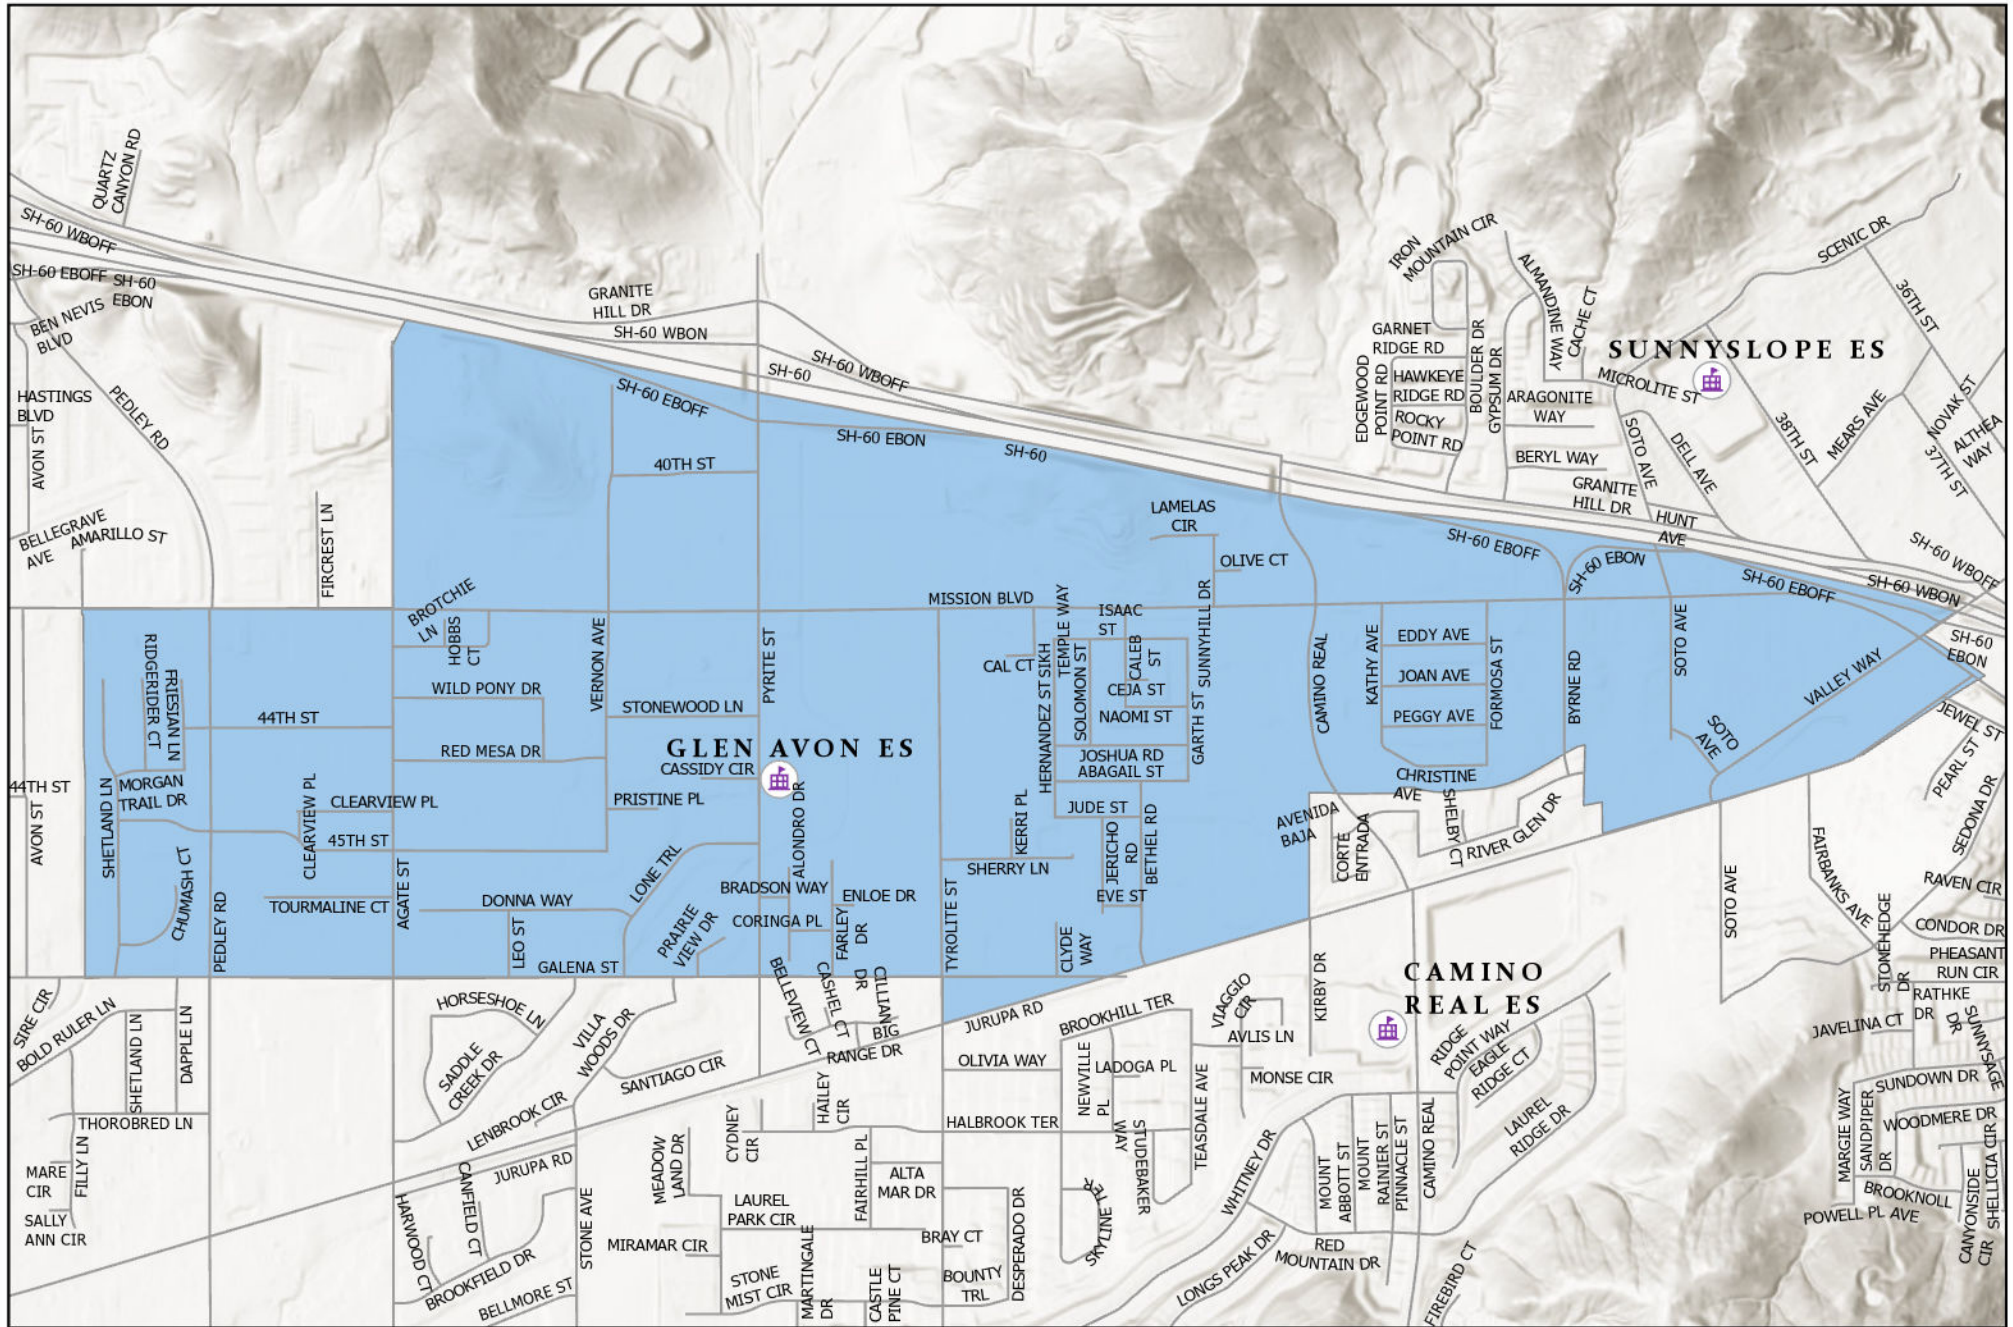

Jurupa Unified School District

District Boundary Maps

Effective 07/01/2026

Elementary Schools..... 2
Camino Real 3
Del Sol Academy 4
Glen Avon 5
Granite Hill 6
Ina Arbuckle 7
Indian Hills 8
Mission Bell 9
Pacific Avenue Academy of Music 10
Pedley 11
Peralta 12
Rustic Lane 13
Sky Country 14
Stone Avenue 15
Sunnyslope 16
Troth Street 17
Van Buren 18
West Riverside 19

Middle Schools 20
Jurupa 21
Mira Loma 22
Mission 23

High Schools 24
Jurupa Valley 25
Patriot 26
Rubidoux 27

Jurupa Unified School District Elementary Boundaries

Del Sol Academy Boundary

Glen Avon Elementary Boundary

Granite Hill Elementary Boundary

Ina Arbuckle Elementary Boundary

Indian Hills Elementary Boundary

Mission Bell Elementary Boundary

Pacific Avenue Academy of Music Boundary

Pedley Elementary Boundary

Peralta Elementary Boundary

Rustic Lane Elementary Boundary

Sky Country Elementary Boundary

Sunnyslope Elementary Boundary

Troth Street Elementary Boundary

Van Buren Elementary Boundary

West Riverside Elementary Boundary

Jurupa Unified School District Middle School Boundaries