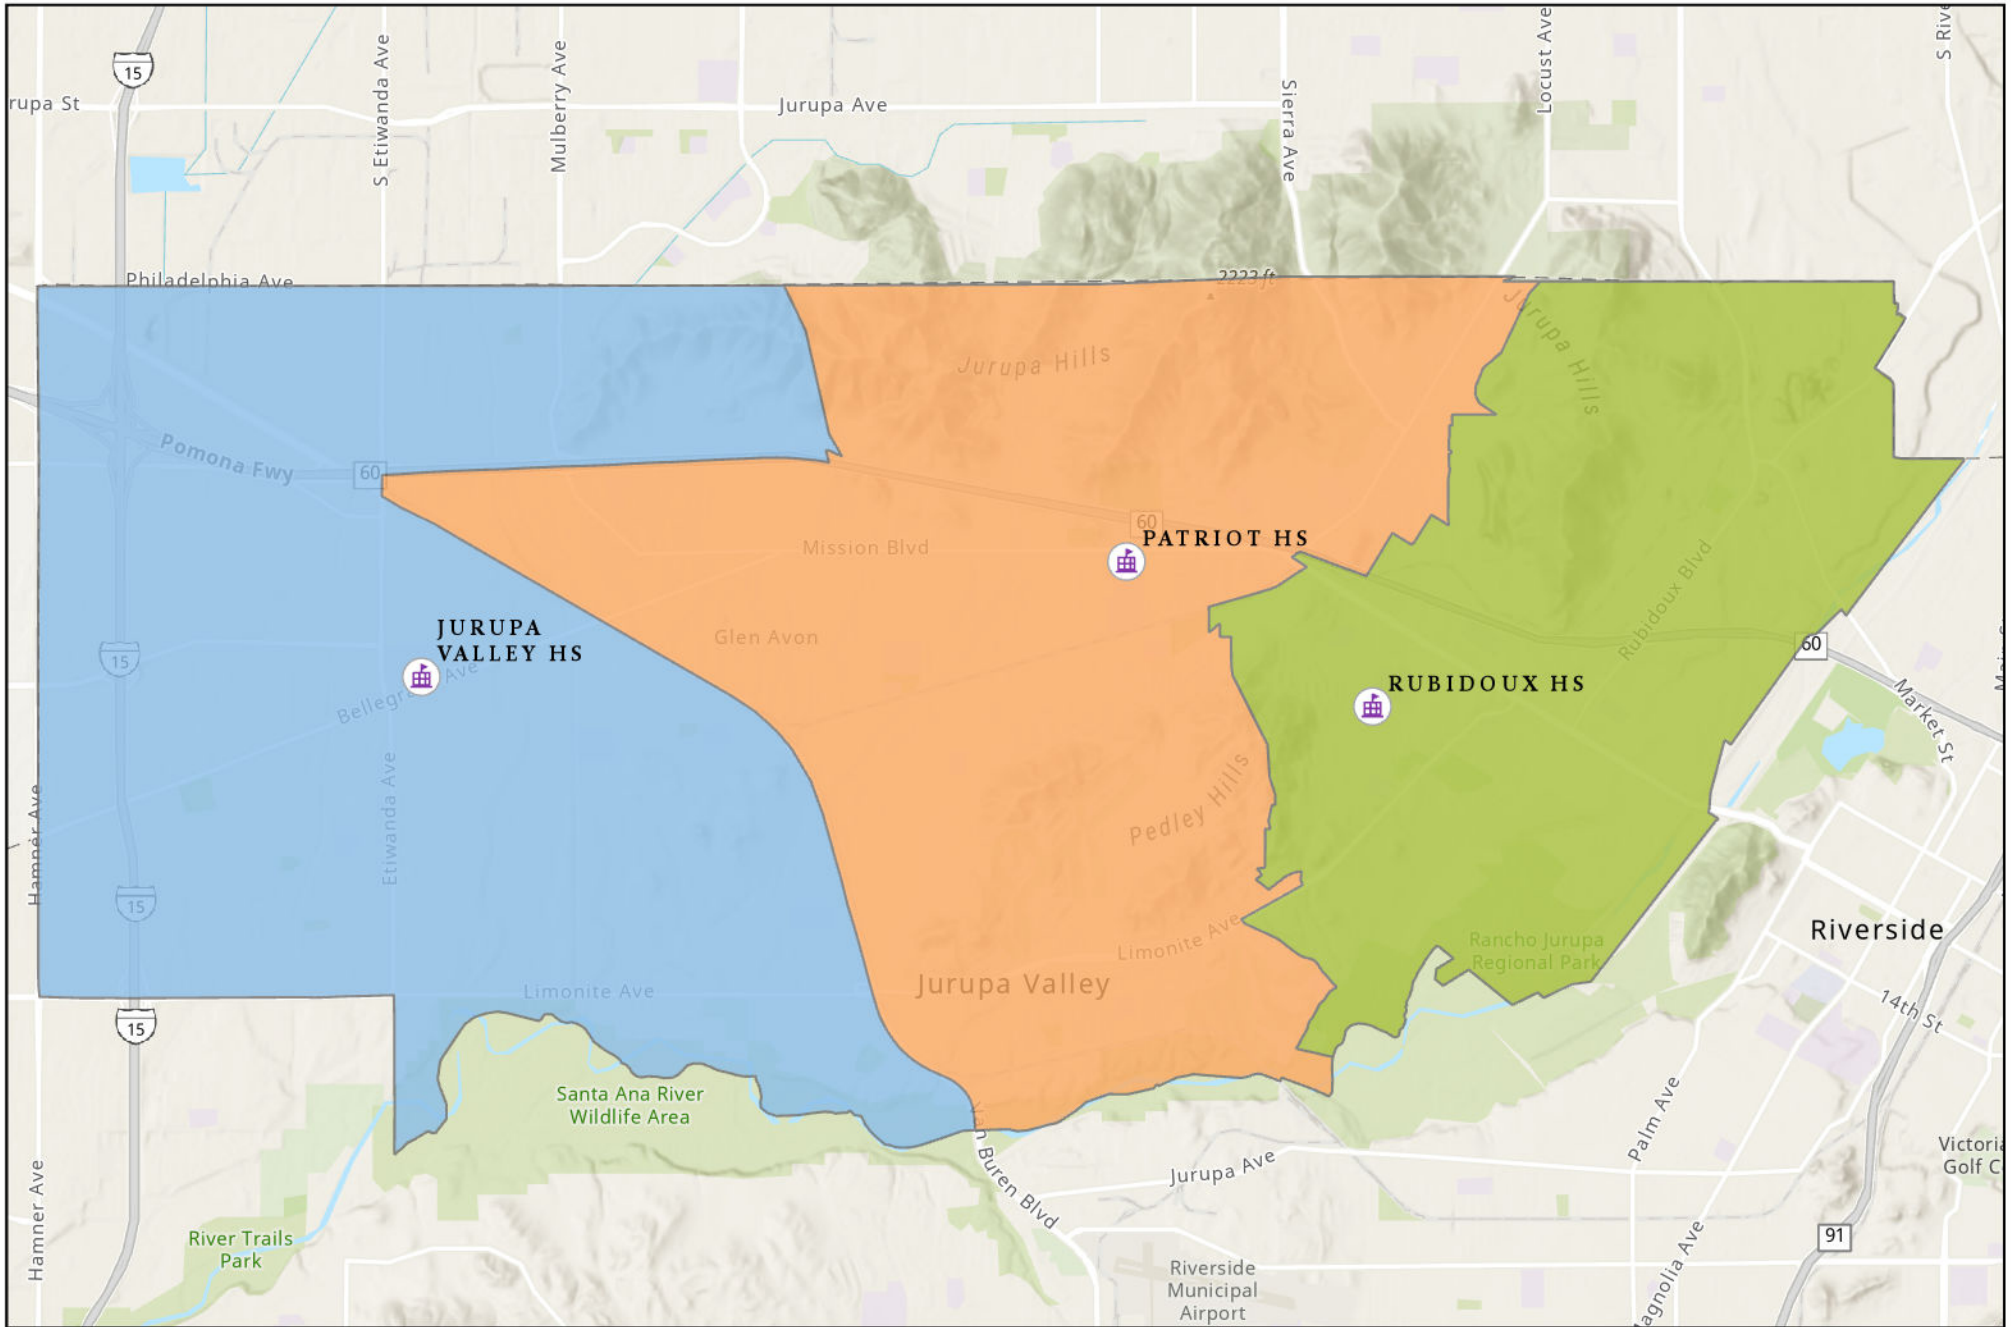

Jurupa Unified School District

District Boundary Maps

Effective 07/01/2026

Elementary Schools..... 2
Camino Real 3
Del Sol Academy 4
Glen Avon 5
Granite Hill 6
Ina Arbuckle 7
Indian Hills 8
Mission Bell 9
Pacific Avenue Academy of Music 10
Pedley 11
Peralta 12
Rustic Lane 13
Sky Country 14
Stone Avenue 15
Sunnyslope 16
Troth Street 17
Van Buren 18
West Riverside 19

Granite Hill Elementary Boundary

Ina Arbuckle Elementary Boundary

Indian Hills Elementary Boundary

Mission Bell Elementary Boundary

Pacific Avenue Academy of Music Boundary

Pedley Elementary Boundary

Peralta Elementary Boundary

Rustic Lane Elementary Boundary

Sky Country Elementary Boundary

Sunnyslope Elementary Boundary

Troth Street Elementary Boundary

Van Buren Elementary Boundary

West Riverside Elementary Boundary

Jurupa Unified School District Middle School Boundaries

Jurupa Middle Boundary

Mira Loma Middle Boundary

Mission Middle Boundary

Jurupa Unified School District High School Boundaries

Jurupa Valley High Boundary

Patriot High Boundary

0 0.5 1 2 Miles

Rubidoux High Boundary