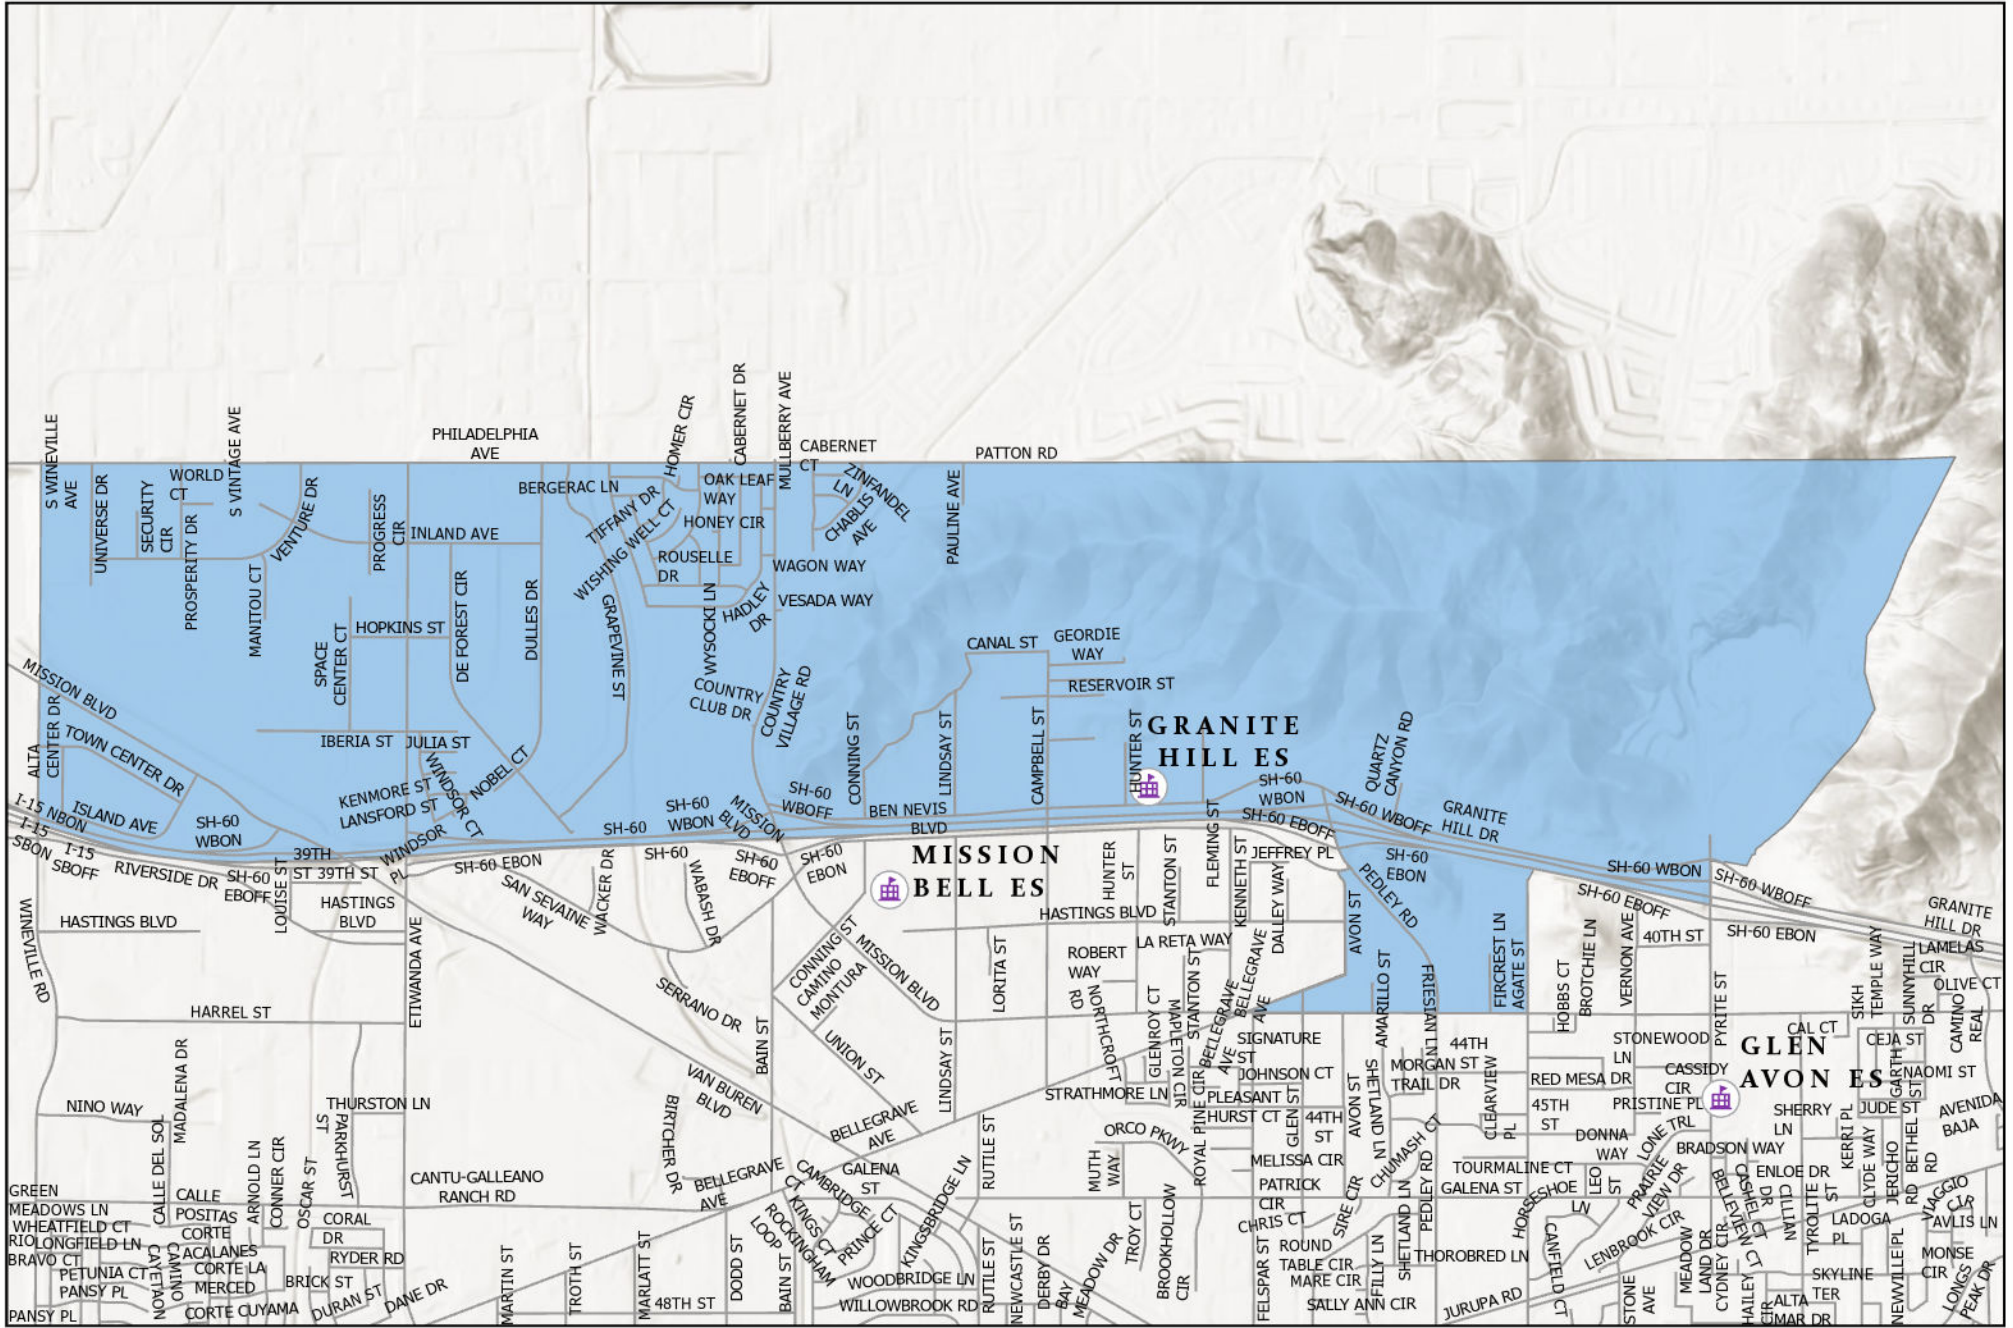

Jurupa Unified School District

District Boundary Maps

Effective 07/01/2026

Elementary Schools..... 2
Camino Real 3
Del Sol Academy 4
Glen Avon 5
Granite Hill 6
Ina Arbuckle 7
Indian Hills 8
Mission Bell 9
Pacific Avenue Academy of Music 10
Pedley 11
Peralta 12
Rustic Lane 13
Sky Country 14
Stone Avenue 15
Sunnyslope 16
Troth Street 17
Van Buren 18
West Riverside 19

Middle Schools 20
Jurupa 21
Mira Loma 22
Mission 23

High Schools 24
Jurupa Valley 25
Patriot 26
Rubidoux 27

Jurupa Unified School District Elementary Boundaries

Del Sol Academy Boundary

Glen Avon Elementary Boundary

Granite Hill Elementary Boundary

Ina Arbuckle Elementary Boundary

Indian Hills Elementary Boundary

Mission Bell Elementary Boundary

Pacific Avenue Academy of Music Boundary

Pedley Elementary Boundary

Peralta Elementary Boundary

Rustic Lane Elementary Boundary

Sky Country Elementary Boundary

Sunnyslope Elementary Boundary

Troth Street Elementary Boundary

Van Buren Elementary Boundary

West Riverside Elementary Boundary

Jurupa Unified School District Middle School Boundaries