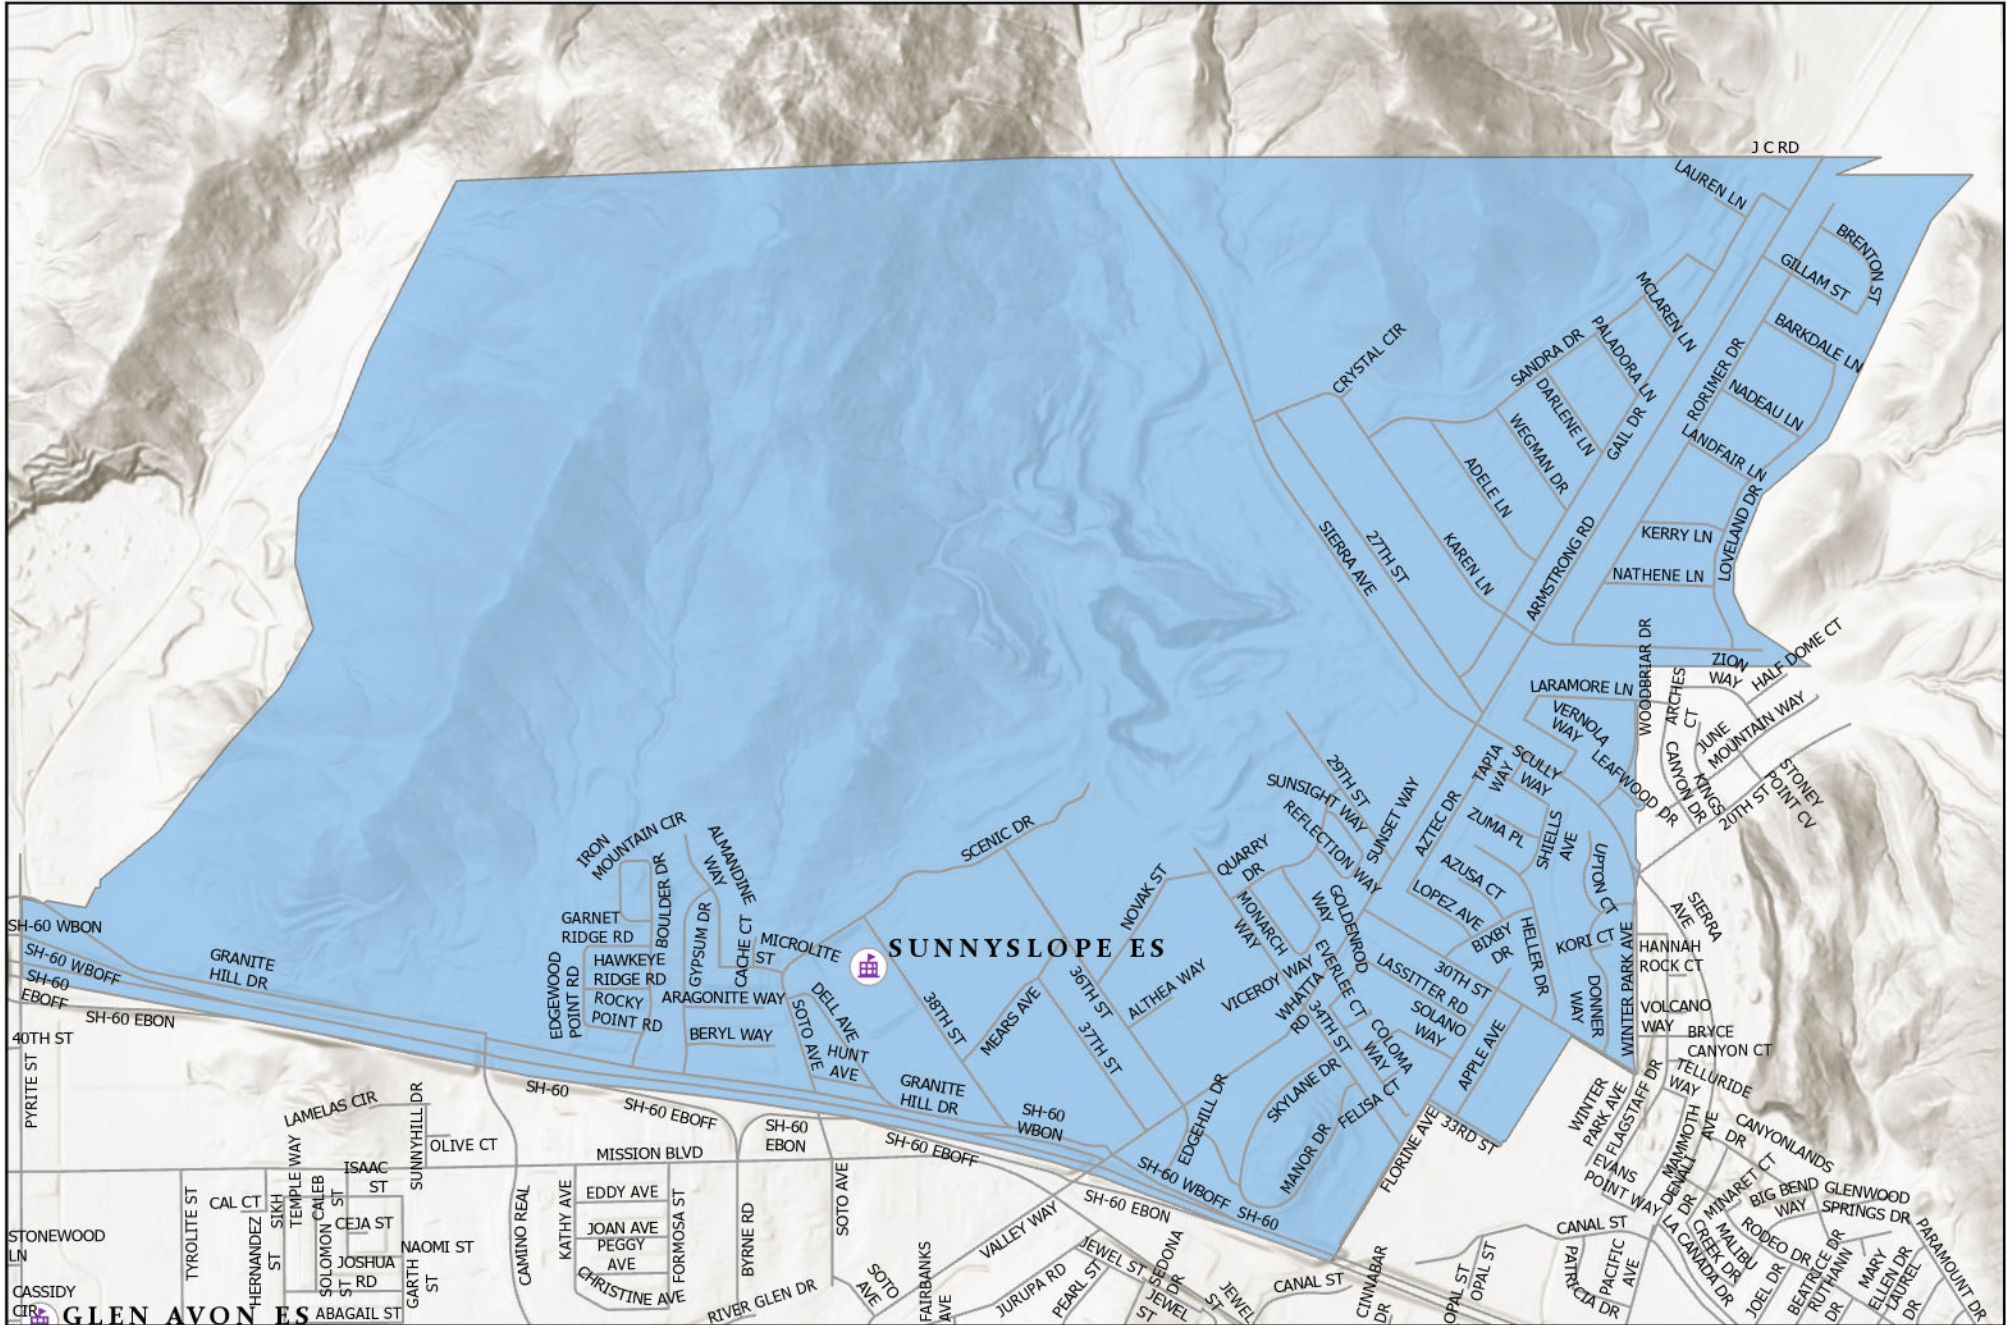

Jurupa Unified School District

District Boundary Maps

Effective 07/01/2026

Elementary Schools..... 2
Camino Real 3
Del Sol Academy 4
Glen Avon 5
Granite Hill 6
Ina Arbuckle 7
Indian Hills 8
Mission Bell 9
Pacific Avenue Academy of Music 10
Pedley 11
Peralta 12
Rustic Lane 13
Sky Country 14
Stone Avenue 15
Sunnyslope 16
Troth Street 17
Van Buren 18
West Riverside 19

Granite Hill Elementary Boundary

Ina Arbuckle Elementary Boundary

Indian Hills Elementary Boundary

Mission Bell Elementary Boundary

Pacific Avenue Academy of Music Boundary

Pedley Elementary Boundary

Peralta Elementary Boundary

Rustic Lane Elementary Boundary

Sky Country Elementary Boundary

Sunnyslope Elementary Boundary

Troth Street Elementary Boundary

Van Buren Elementary Boundary

West Riverside Elementary Boundary

Jurupa Unified School District Middle School Boundaries

Jurupa Middle Boundary

Mira Loma Middle Boundary

Mission Middle Boundary

Jurupa Unified School District High School Boundaries

Jurupa Valley High Boundary

Patriot High Boundary

0 0.5 1 2 Miles

Rubidoux High Boundary