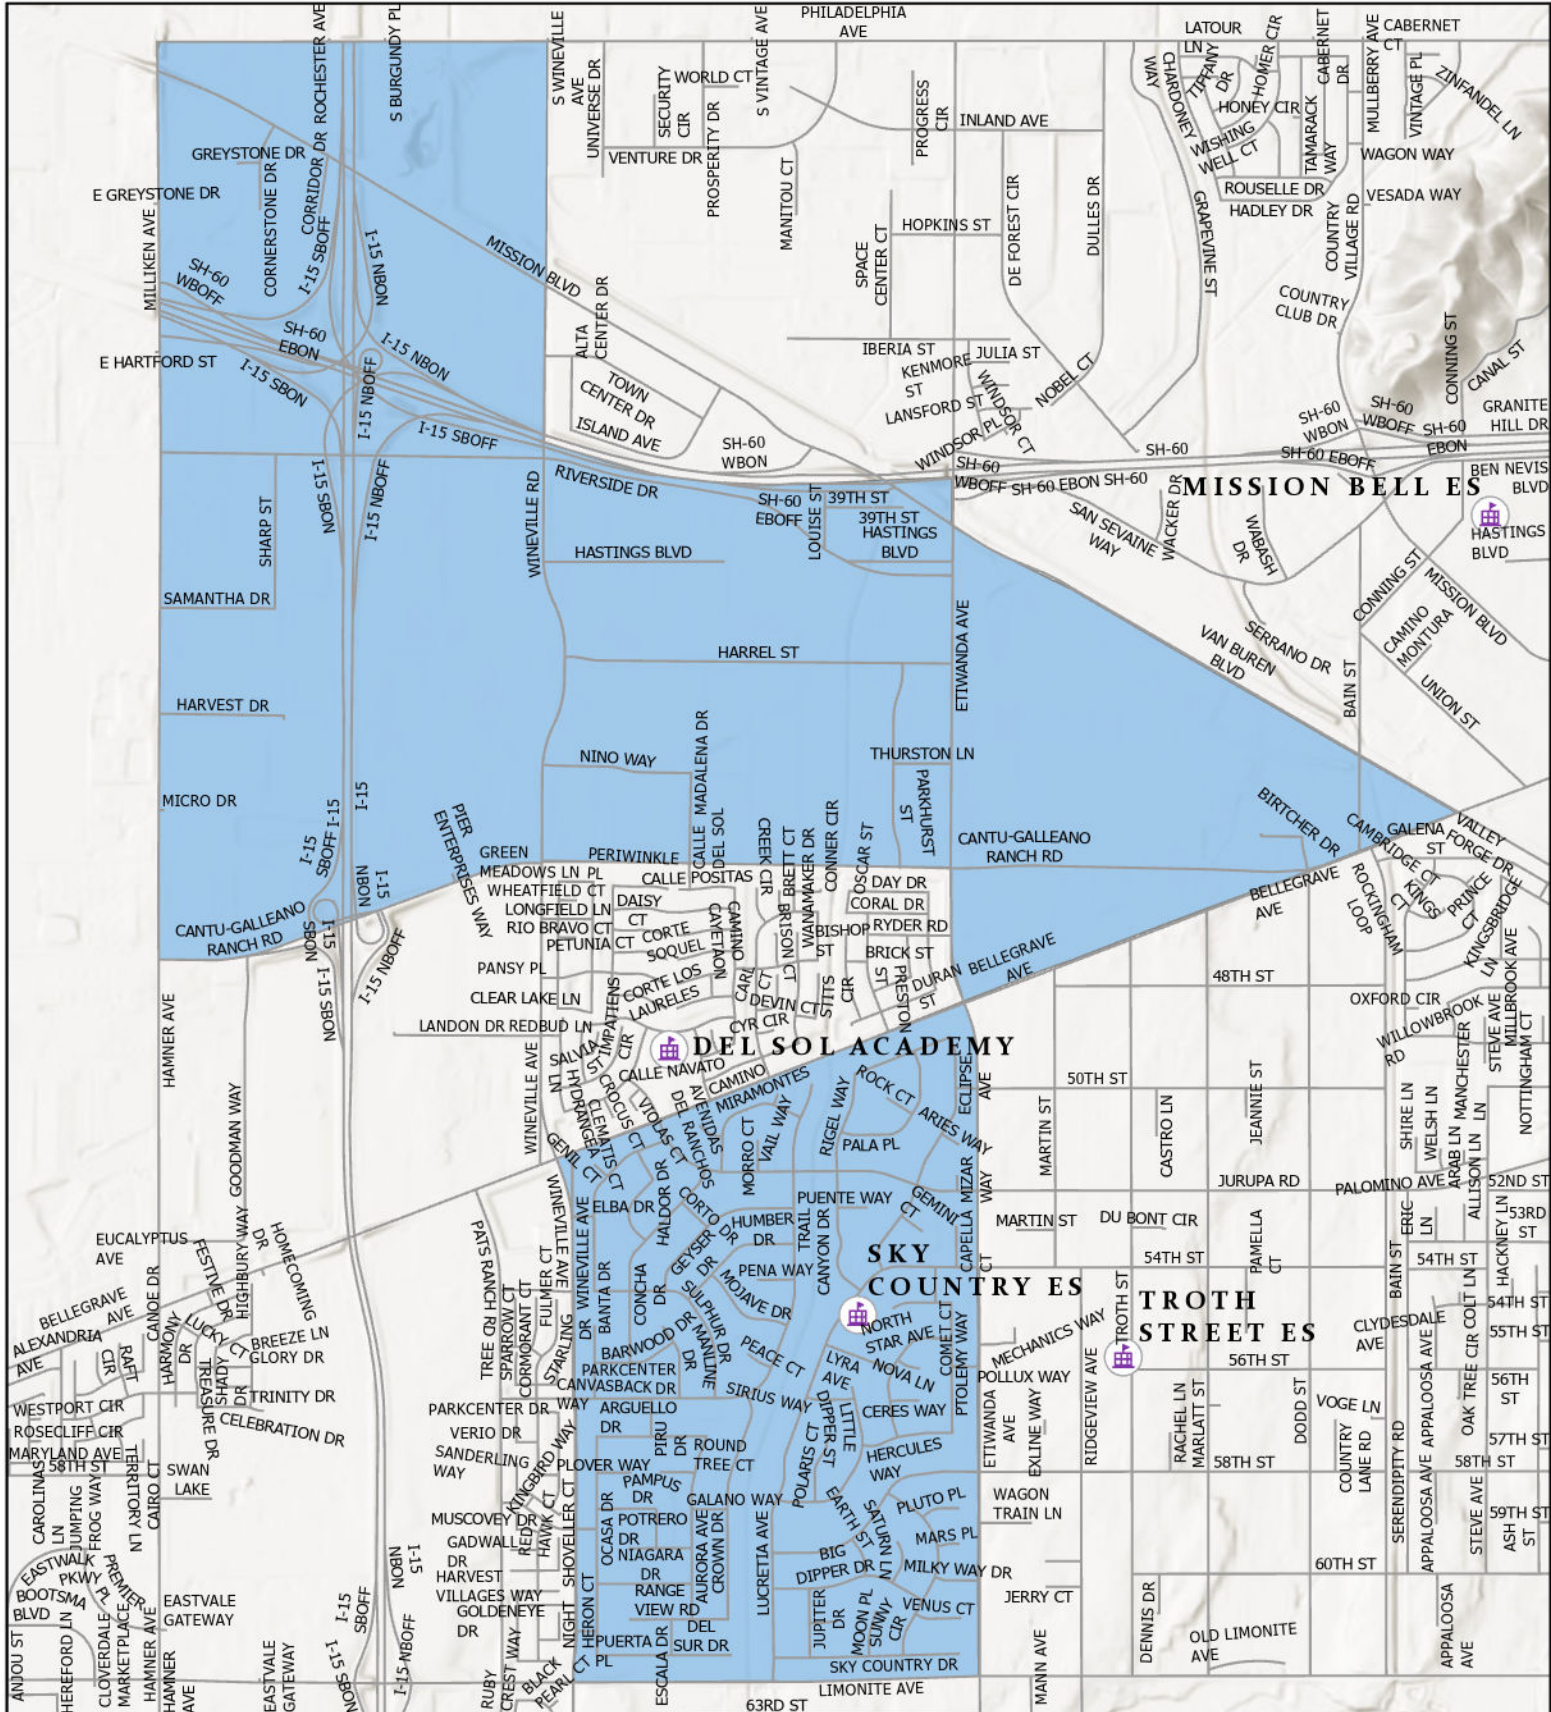

Jurupa Unified School District

District Boundary Maps

Effective 07/01/2026

Elementary Schools..... 2
Camino Real 3
Del Sol Academy 4
Glen Avon 5
Granite Hill 6
Ina Arbuckle 7
Indian Hills 8
Mission Bell 9
Pacific Avenue Academy of Music 10
Pedley 11
Peralta 12
Rustic Lane 13
Sky Country 14
Stone Avenue 15
Sunnyslope 16
Troth Street 17
Van Buren 18
West Riverside 19

Middle Schools 20
Jurupa 21
Mira Loma 22
Mission 23

High Schools 24
Jurupa Valley 25
Patriot 26
Rubidoux 27

Jurupa Unified School District Elementary Boundaries

Del Sol Academy Boundary

Glen Avon Elementary Boundary

Granite Hill Elementary Boundary

Ina Arbuckle Elementary Boundary

Indian Hills Elementary Boundary

Mission Bell Elementary Boundary

Pacific Avenue Academy of Music Boundary

Pedley Elementary Boundary

Peralta Elementary Boundary

Rustic Lane Elementary Boundary

Sky Country Elementary Boundary

Sunnyslope Elementary Boundary

Troth Street Elementary Boundary

Van Buren Elementary Boundary

West Riverside Elementary Boundary

Jurupa Unified School District Middle School Boundaries