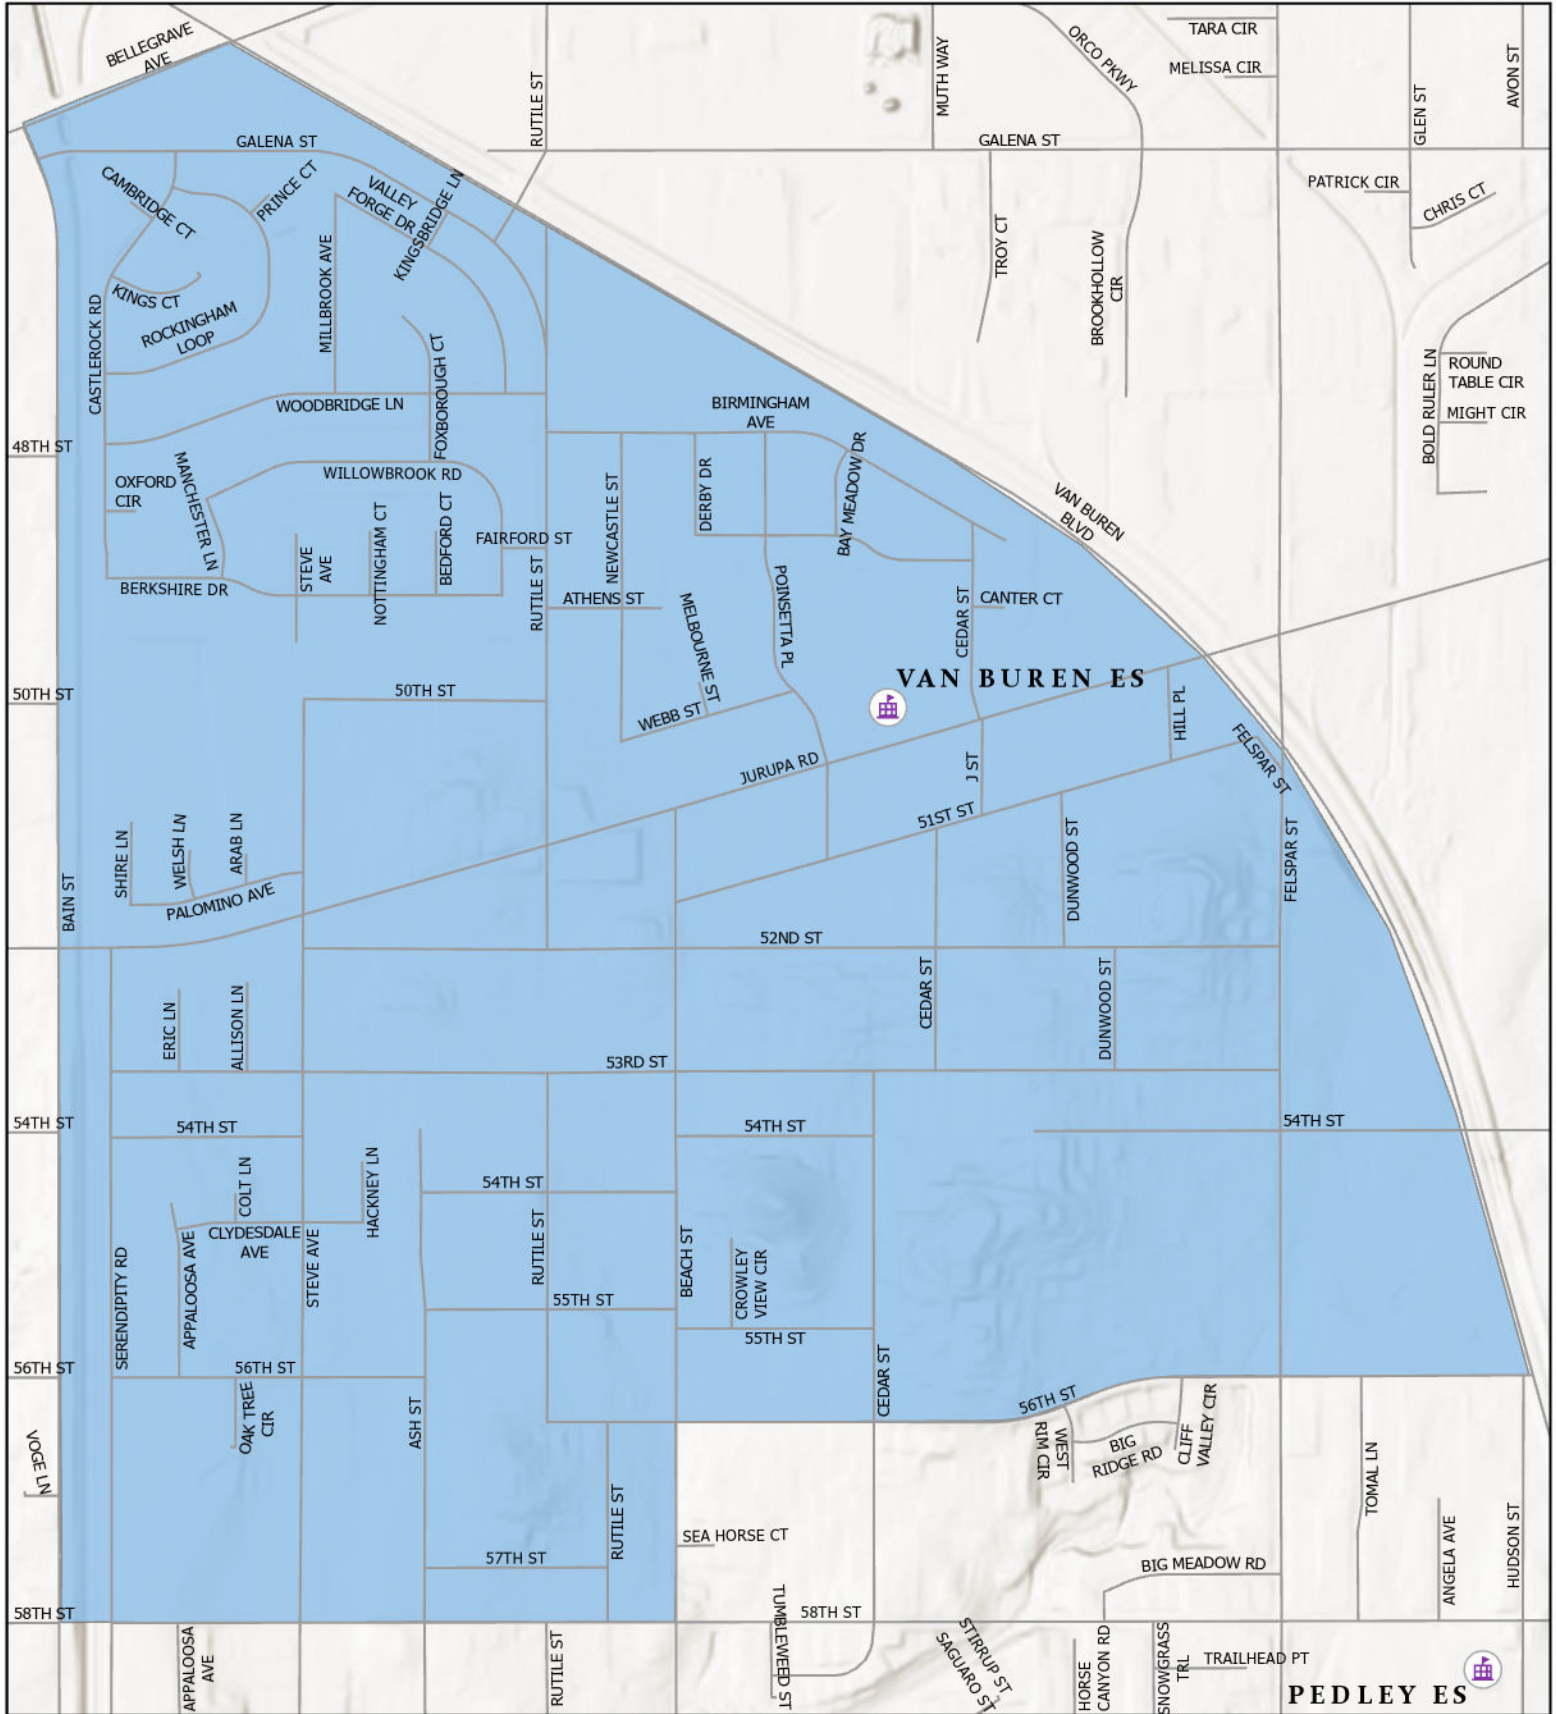

Jurupa Unified School District

District Boundary Maps

Effective 07/01/2026

Elementary Schools..... 2
Camino Real 3
Del Sol Academy 4
Glen Avon 5
Granite Hill 6
Ina Arbuckle 7
Indian Hills 8
Mission Bell 9
Pacific Avenue Academy of Music 10
Pedley 11
Peralta 12
Rustic Lane 13
Sky Country 14
Stone Avenue 15
Sunnyslope 16
Troth Street 17
Van Buren 18
West Riverside 19

Middle Schools 20
Jurupa 21
Mira Loma 22
Mission 23

High Schools 24
Jurupa Valley 25
Patriot 26
Rubidoux 27

Jurupa Unified School District Elementary Boundaries

Del Sol Academy Boundary

Glen Avon Elementary Boundary

Rustic Lane Elementary Boundary

Sky Country Elementary Boundary

Sunnyslope Elementary Boundary

Troth Street Elementary Boundary

Van Buren Elementary Boundary

West Riverside Elementary Boundary

Jurupa Unified School District Middle School Boundaries

Jurupa Middle Boundary

Mira Loma Middle Boundary

Mission Middle Boundary

Jurupa Unified School District High School Boundaries

Jurupa Valley High Boundary

Patriot High Boundary

0 0.5 1 2 Miles

Rubidoux High Boundary