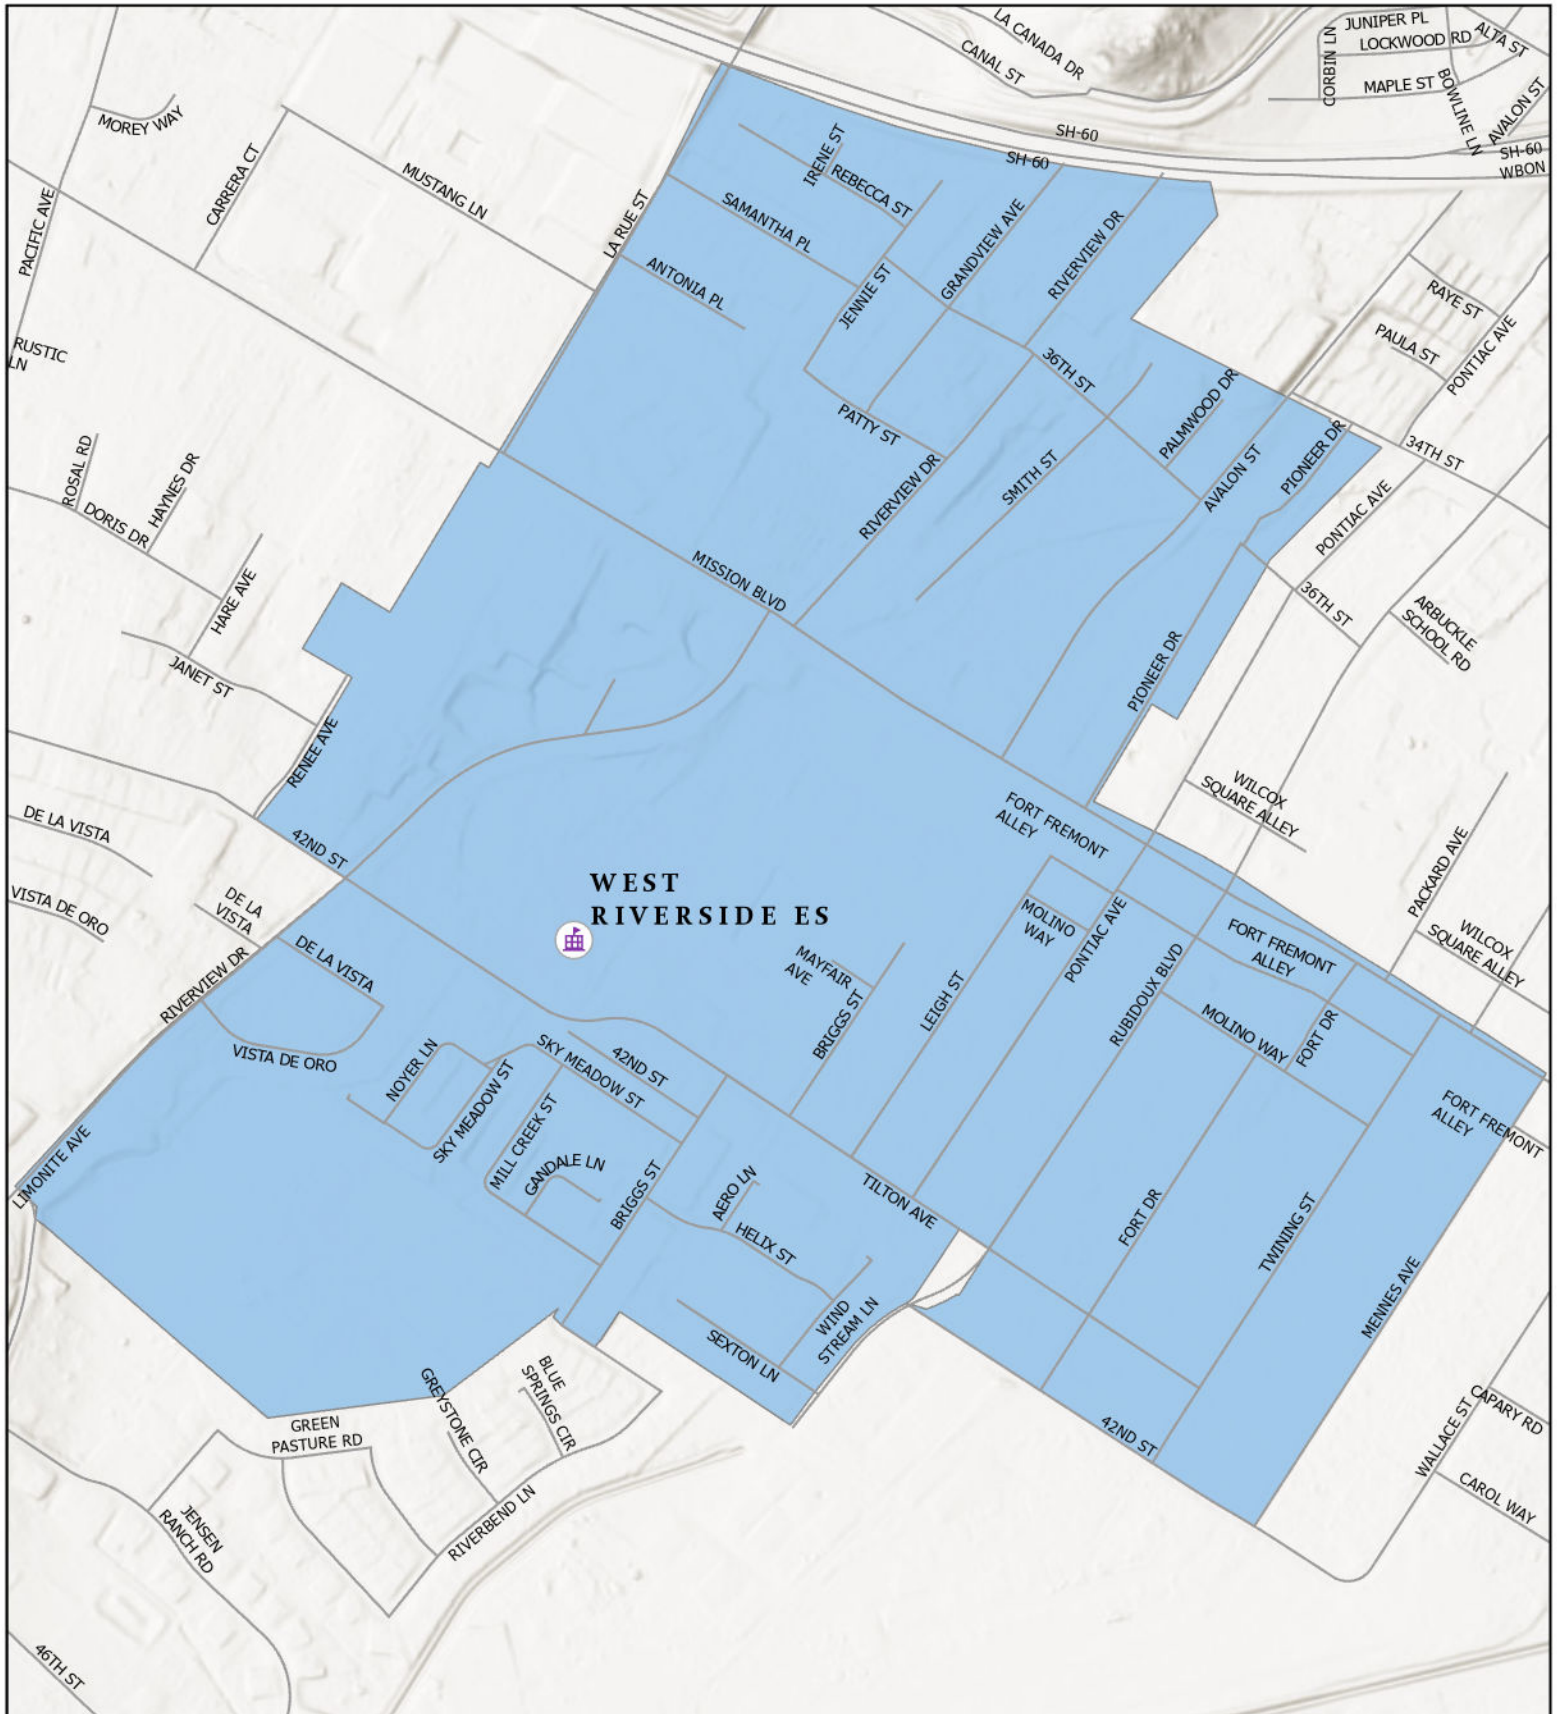

Jurupa Unified School District

District Boundary Maps

Effective 07/01/2026

Elementary Schools..... 2
Camino Real 3
Del Sol Academy 4
Glen Avon 5
Granite Hill 6
Ina Arbuckle 7
Indian Hills 8
Mission Bell 9
Pacific Avenue Academy of Music 10
Pedley 11
Peralta 12
Rustic Lane 13
Sky Country 14
Stone Avenue 15
Sunnyslope 16
Troth Street 17
Van Buren 18
West Riverside 19

Middle Schools 20
Jurupa 21
Mira Loma 22
Mission 23

High Schools 24
Jurupa Valley 25
Patriot 26
Rubidoux 27

Jurupa Unified School District Elementary Boundaries

Del Sol Academy Boundary

Glen Avon Elementary Boundary

Rustic Lane Elementary Boundary

Sky Country Elementary Boundary

Sunnyslope Elementary Boundary

Troth Street Elementary Boundary

Van Buren Elementary Boundary

West Riverside Elementary Boundary

Jurupa Unified School District Middle School Boundaries

Jurupa Middle Boundary

Mira Loma Middle Boundary

Mission Middle Boundary

Jurupa Unified School District High School Boundaries

Jurupa Valley High Boundary

Patriot High Boundary

0 0.5 1 2 Miles

Rubidoux High Boundary