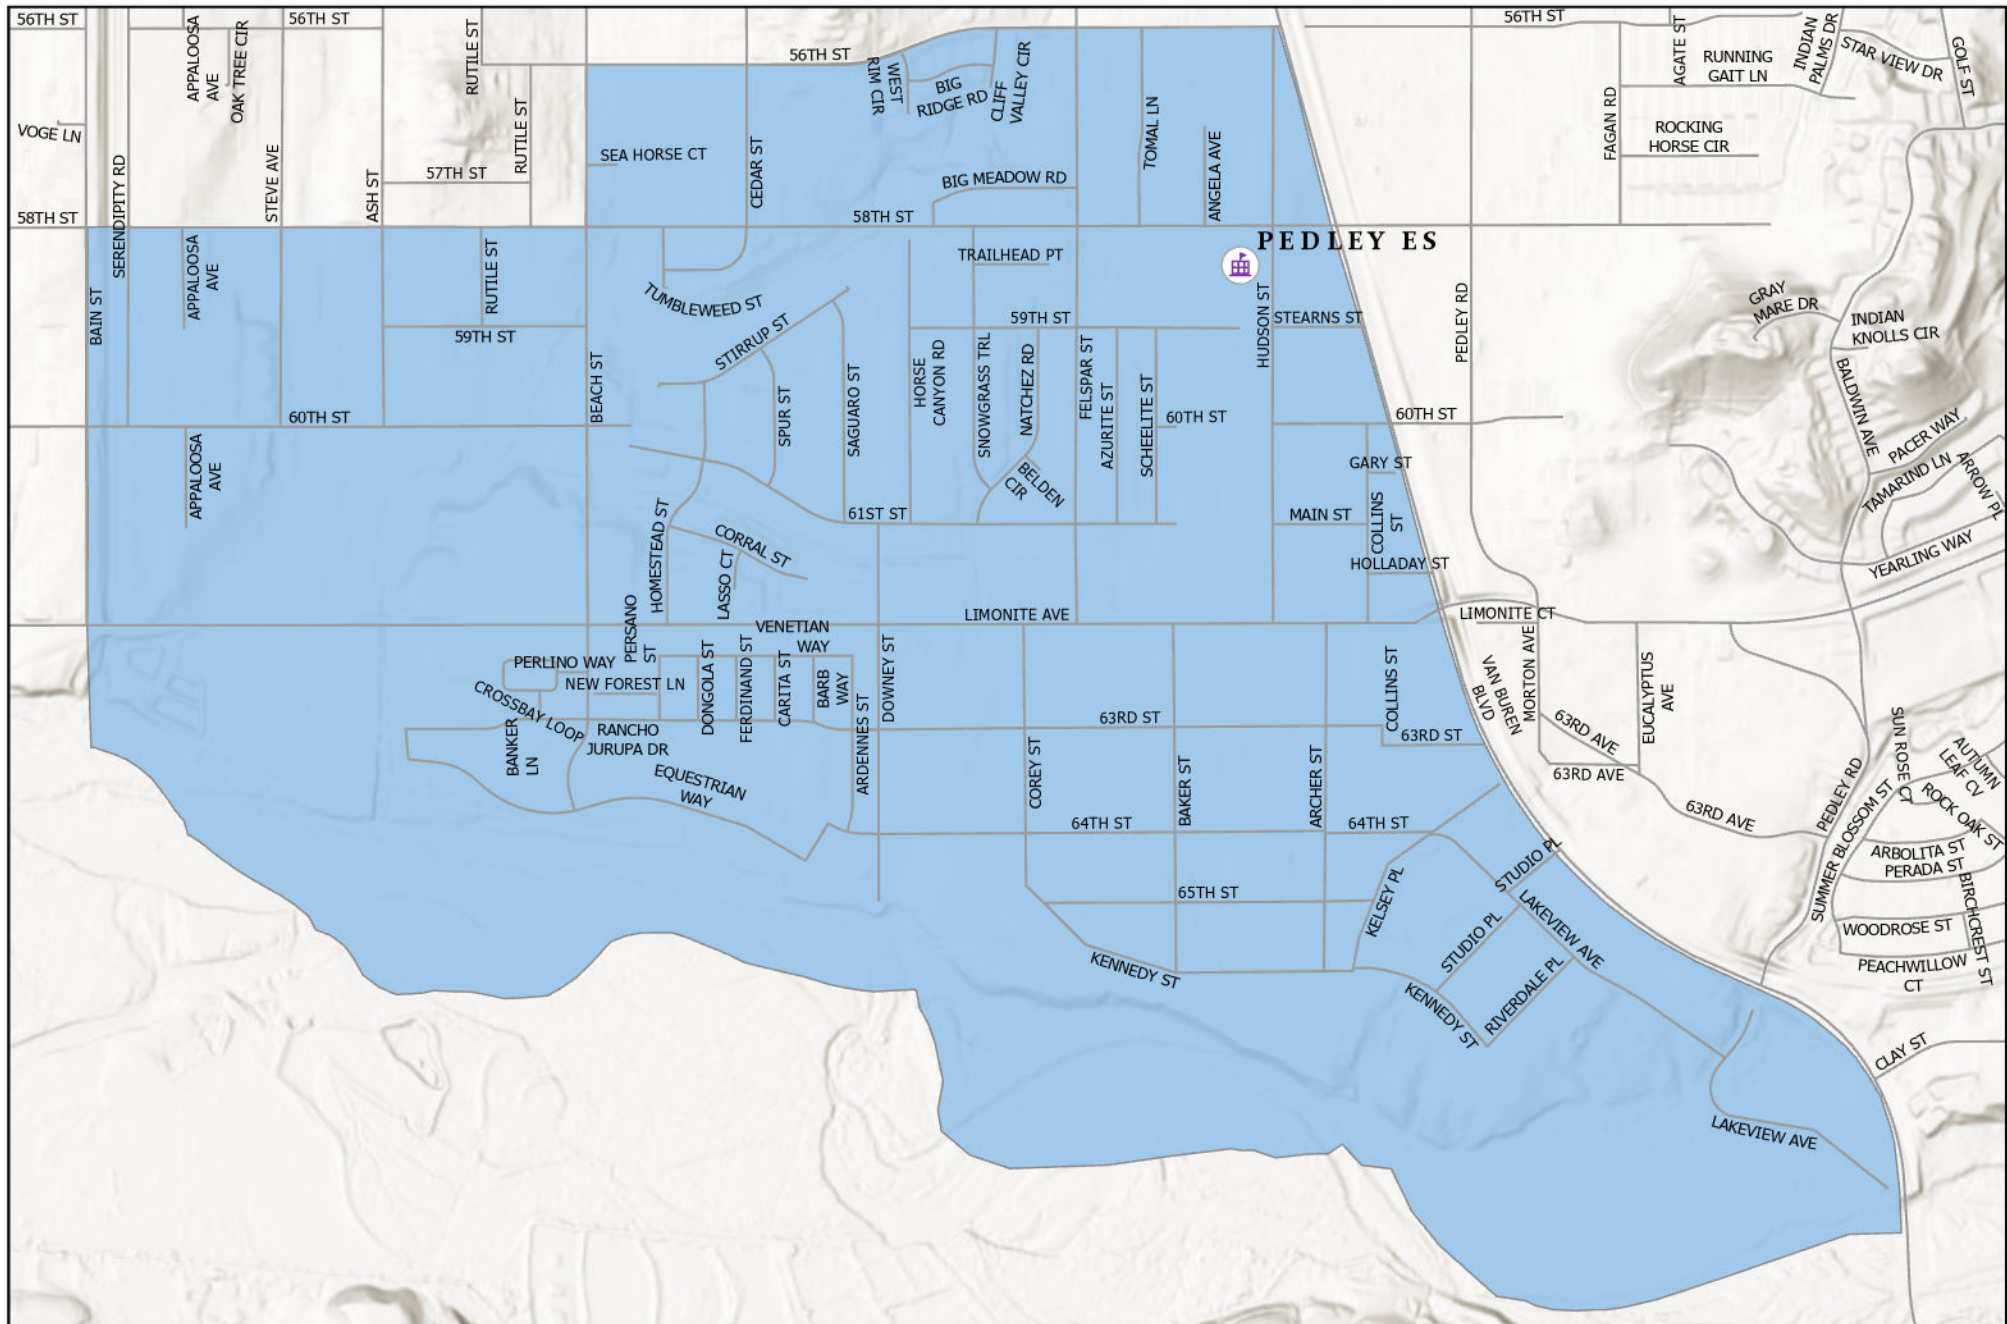

Jurupa Unified School District

District Boundary Maps

Effective 07/01/2026

Elementary Schools..... 2
Camino Real 3
Del Sol Academy 4
Glen Avon 5
Granite Hill 6
Ina Arbuckle 7
Indian Hills 8
Mission Bell 9
Pacific Avenue Academy of Music 10
Pedley 11
Peralta 12
Rustic Lane 13
Sky Country 14
Stone Avenue 15
Sunnyslope 16
Troth Street 17
Van Buren 18
West Riverside 19

Middle Schools 20
Jurupa 21
Mira Loma 22
Mission 23

High Schools 24
Jurupa Valley 25
Patriot 26
Rubidoux 27

Jurupa Unified School District Elementary Boundaries

Del Sol Academy Boundary

Glen Avon Elementary Boundary

Granite Hill Elementary Boundary

Ina Arbuckle Elementary Boundary

Indian Hills Elementary Boundary

Mission Bell Elementary Boundary

Pacific Avenue Academy of Music Boundary

Pedley Elementary Boundary

Peralta Elementary Boundary

Rustic Lane Elementary Boundary

Sky Country Elementary Boundary

Sunnyslope Elementary Boundary

Troth Street Elementary Boundary

Van Buren Elementary Boundary

West Riverside Elementary Boundary

Jurupa Unified School District Middle School Boundaries