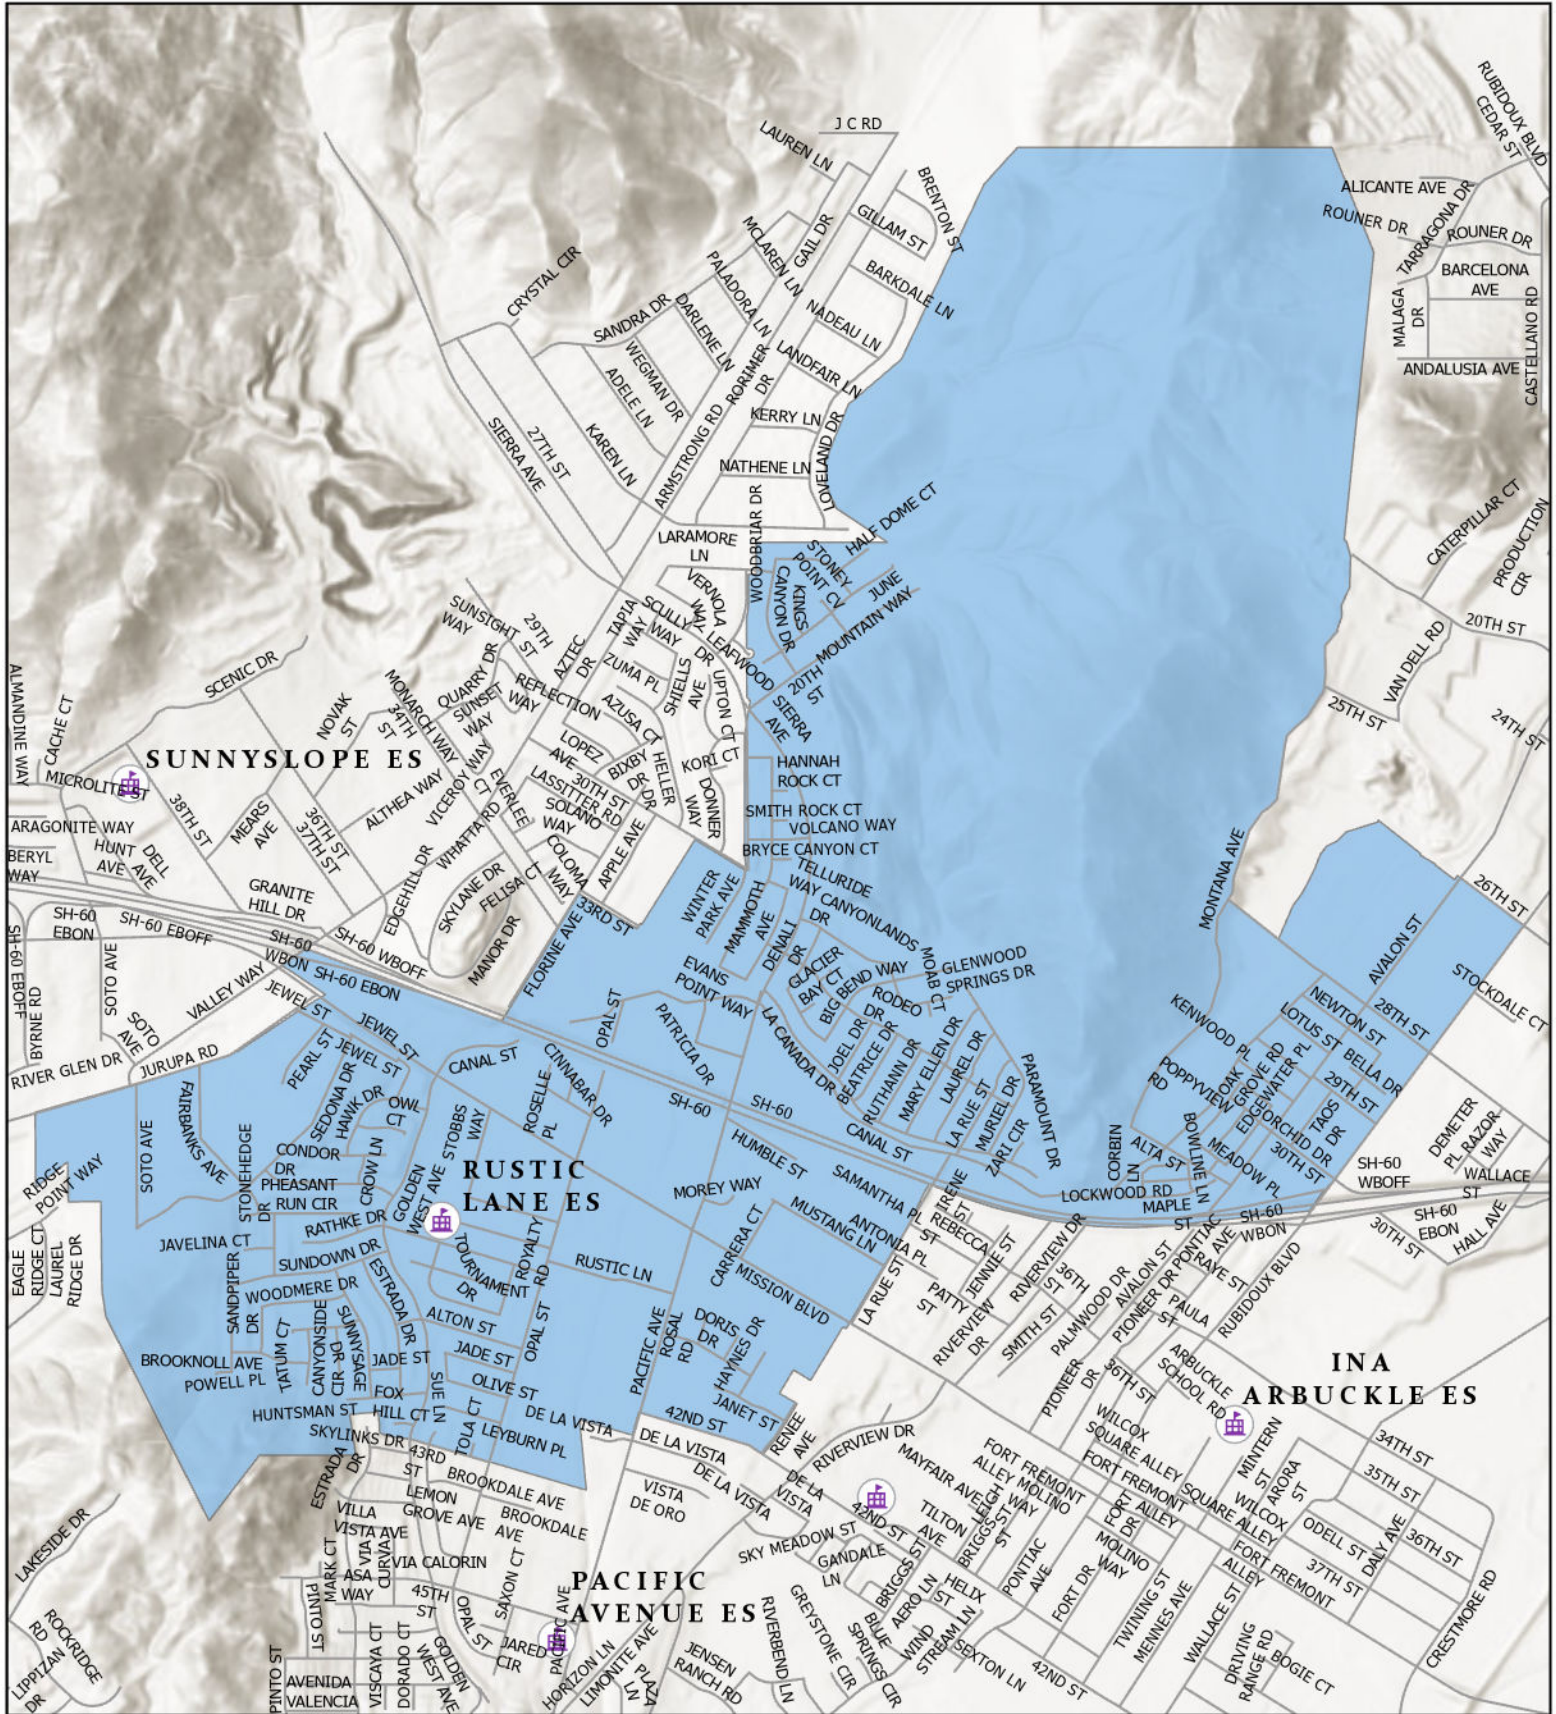

Jurupa Unified School District

District Boundary Maps

Effective 07/01/2026

Elementary Schools..... 2
Camino Real 3
Del Sol Academy 4
Glen Avon 5
Granite Hill 6
Ina Arbuckle 7
Indian Hills 8
Mission Bell 9
Pacific Avenue Academy of Music 10
Pedley 11
Peralta 12
Rustic Lane 13
Sky Country 14
Stone Avenue 15
Sunnyslope 16
Troth Street 17
Van Buren 18
West Riverside 19

Middle Schools 20
Jurupa 21
Mira Loma 22
Mission 23

High Schools 24
Jurupa Valley 25
Patriot 26
Rubidoux 27

Jurupa Unified School District Elementary Boundaries

Del Sol Academy Boundary

Glen Avon Elementary Boundary

Granite Hill Elementary Boundary

Ina Arbuckle Elementary Boundary

Indian Hills Elementary Boundary

Mission Bell Elementary Boundary

Pacific Avenue Academy of Music Boundary

Pedley Elementary Boundary

Peralta Elementary Boundary

Rustic Lane Elementary Boundary

Sky Country Elementary Boundary

Sunnyslope Elementary Boundary

Troth Street Elementary Boundary

Van Buren Elementary Boundary

West Riverside Elementary Boundary

Jurupa Unified School District Middle School Boundaries