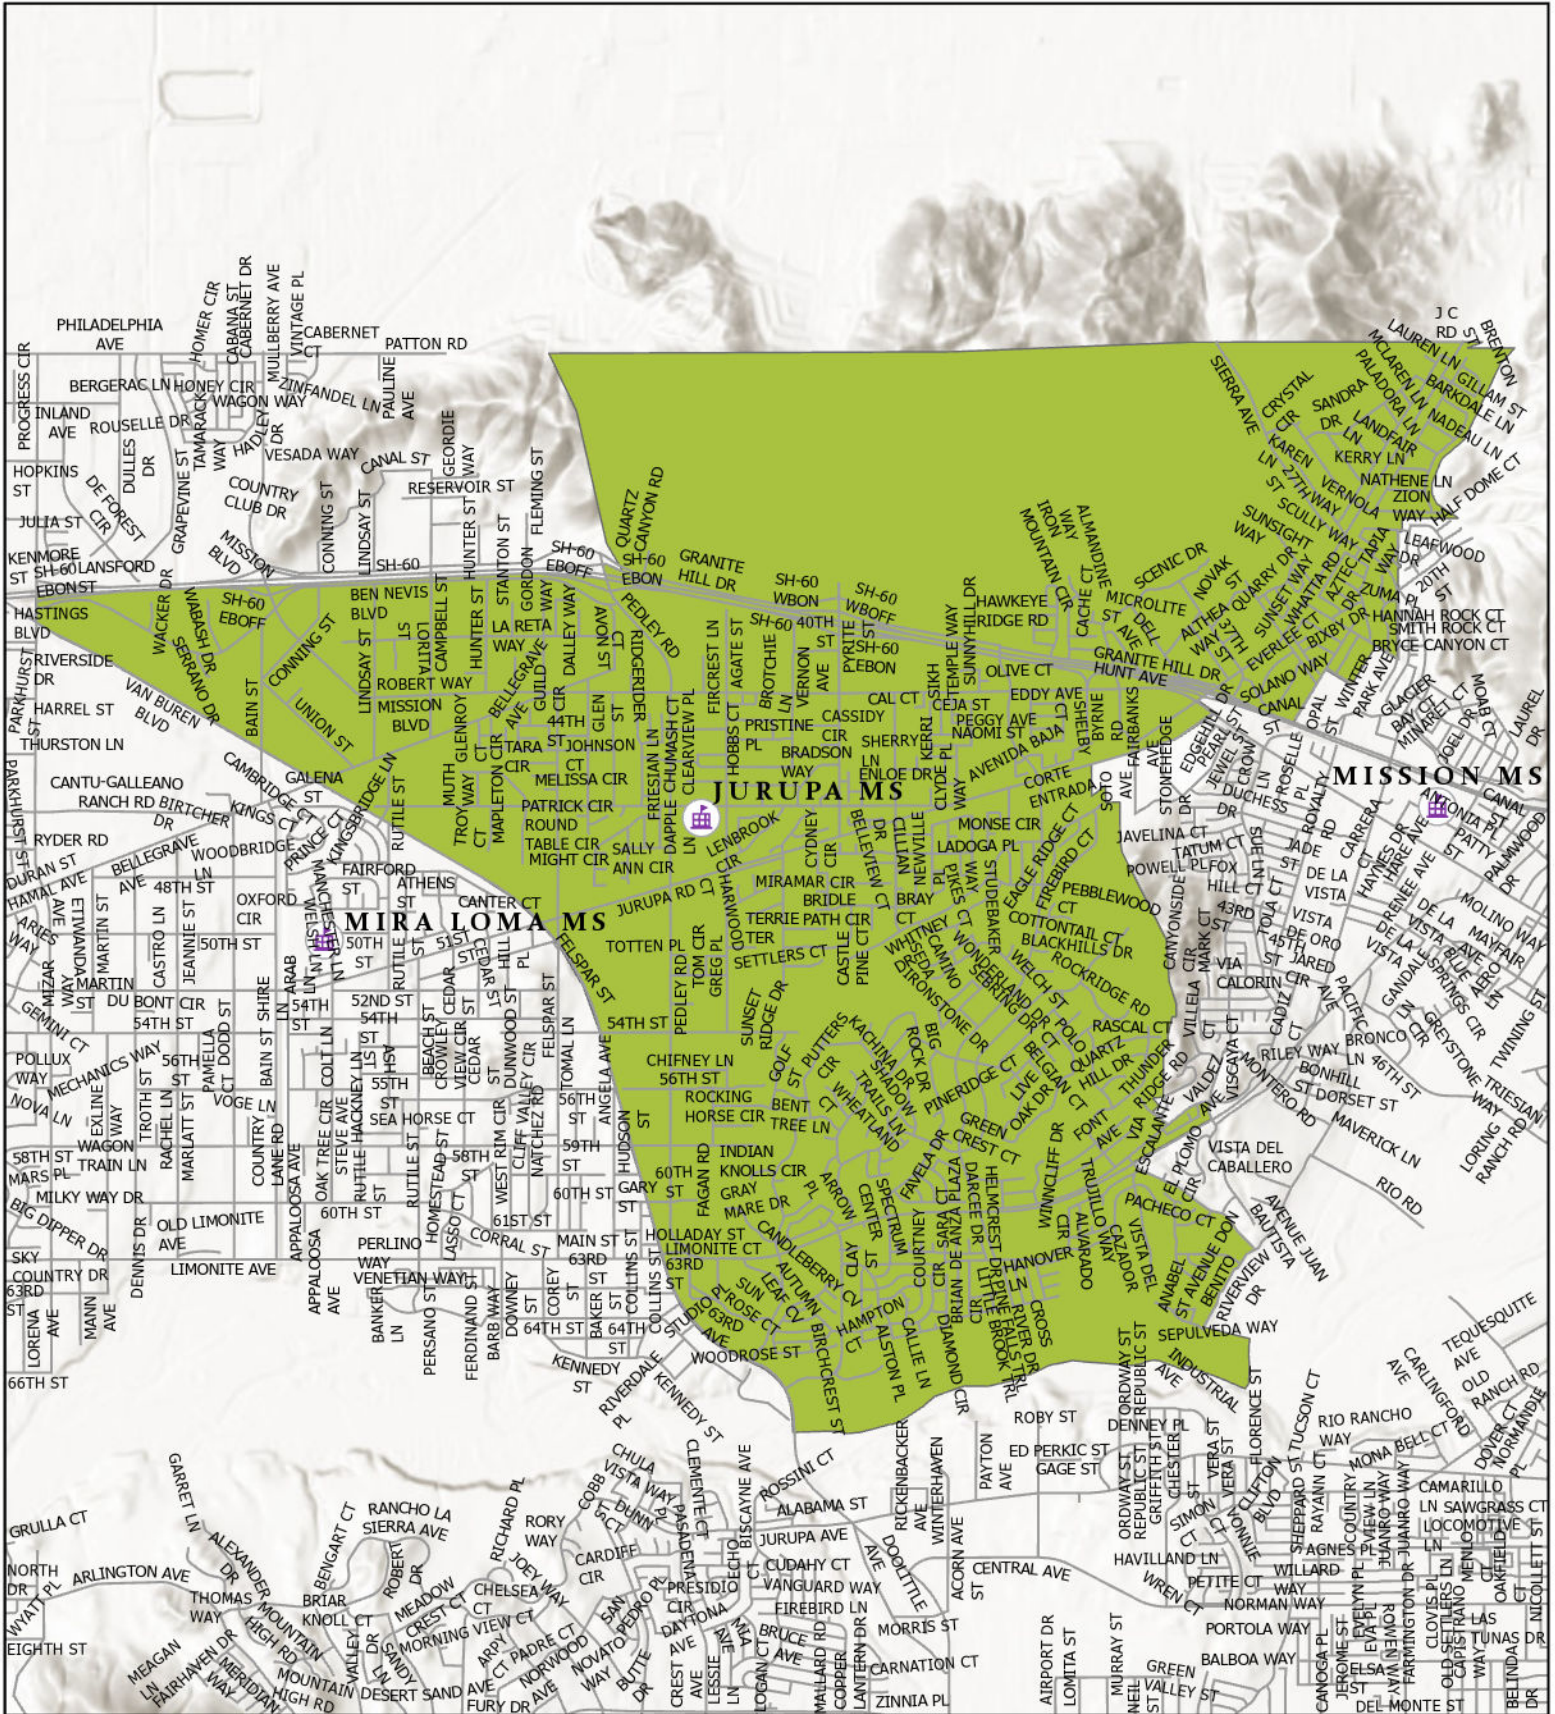

Jurupa Unified School District

District Boundary Maps

Effective 07/01/2026

Elementary Schools..... 2
Camino Real 3
Del Sol Academy 4
Glen Avon 5
Granite Hill 6
Ina Arbuckle 7
Indian Hills 8
Mission Bell 9
Pacific Avenue Academy of Music 10
Pedley 11
Peralta 12
Rustic Lane 13
Sky Country 14
Stone Avenue 15
Sunnyslope 16
Troth Street 17
Van Buren 18
West Riverside 19

Middle Schools 20
Jurupa 21
Mira Loma 22
Mission 23

High Schools 24
Jurupa Valley 25
Patriot 26
Rubidoux 27

Jurupa Unified School District Elementary Boundaries

Del Sol Academy Boundary

Glen Avon Elementary Boundary

Rustic Lane Elementary Boundary

Sky Country Elementary Boundary

Sunnyslope Elementary Boundary

Troth Street Elementary Boundary

Van Buren Elementary Boundary

West Riverside Elementary Boundary

Jurupa Unified School District Middle School Boundaries

Jurupa Middle Boundary

Mira Loma Middle Boundary

Mission Middle Boundary

Jurupa Unified School District High School Boundaries

Jurupa Valley High Boundary

Patriot High Boundary

0 0.5 1 2 Miles

Rubidoux High Boundary