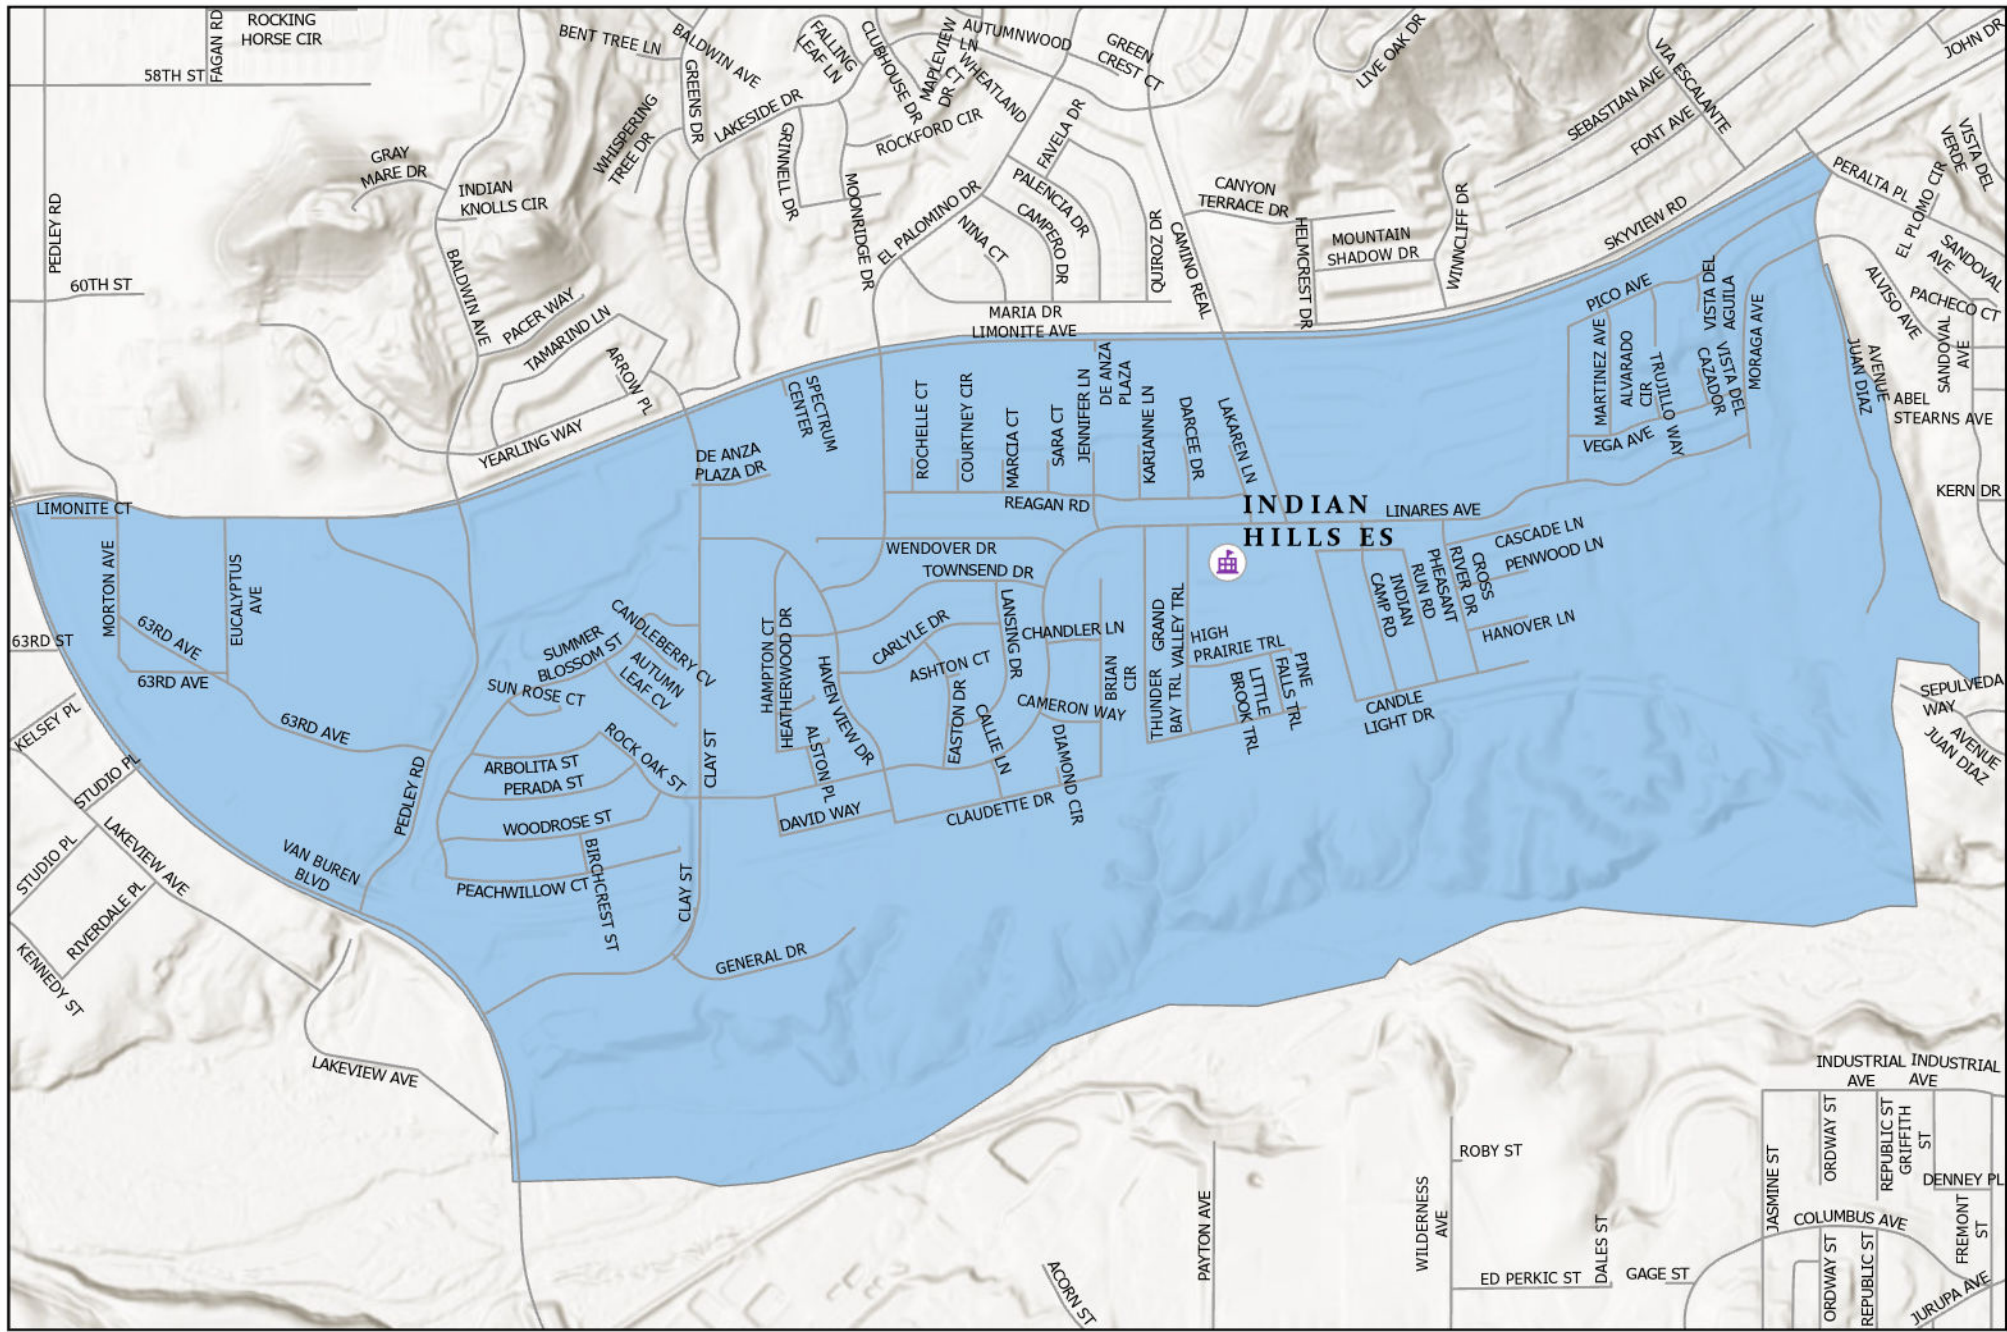

Jurupa Unified School District

District Boundary Maps

Effective 07/01/2026

Elementary Schools..... 2
Camino Real 3
Del Sol Academy 4
Glen Avon 5
Granite Hill 6
Ina Arbuckle 7
Indian Hills 8
Mission Bell 9
Pacific Avenue Academy of Music 10
Pedley 11
Peralta 12
Rustic Lane 13
Sky Country 14
Stone Avenue 15
Sunnyslope 16
Troth Street 17
Van Buren 18
West Riverside 19

Middle Schools 20
Jurupa 21
Mira Loma 22
Mission 23

High Schools 24
Jurupa Valley 25
Patriot 26
Rubidoux 27

Jurupa Unified School District Elementary Boundaries

Del Sol Academy Boundary

Glen Avon Elementary Boundary

Granite Hill Elementary Boundary

Ina Arbuckle Elementary Boundary

Indian Hills Elementary Boundary

Mission Bell Elementary Boundary

Pacific Avenue Academy of Music Boundary

Pedley Elementary Boundary

Peralta Elementary Boundary

Rustic Lane Elementary Boundary

Sky Country Elementary Boundary

Sunnyslope Elementary Boundary

Troth Street Elementary Boundary

Van Buren Elementary Boundary

West Riverside Elementary Boundary

Jurupa Unified School District Middle School Boundaries