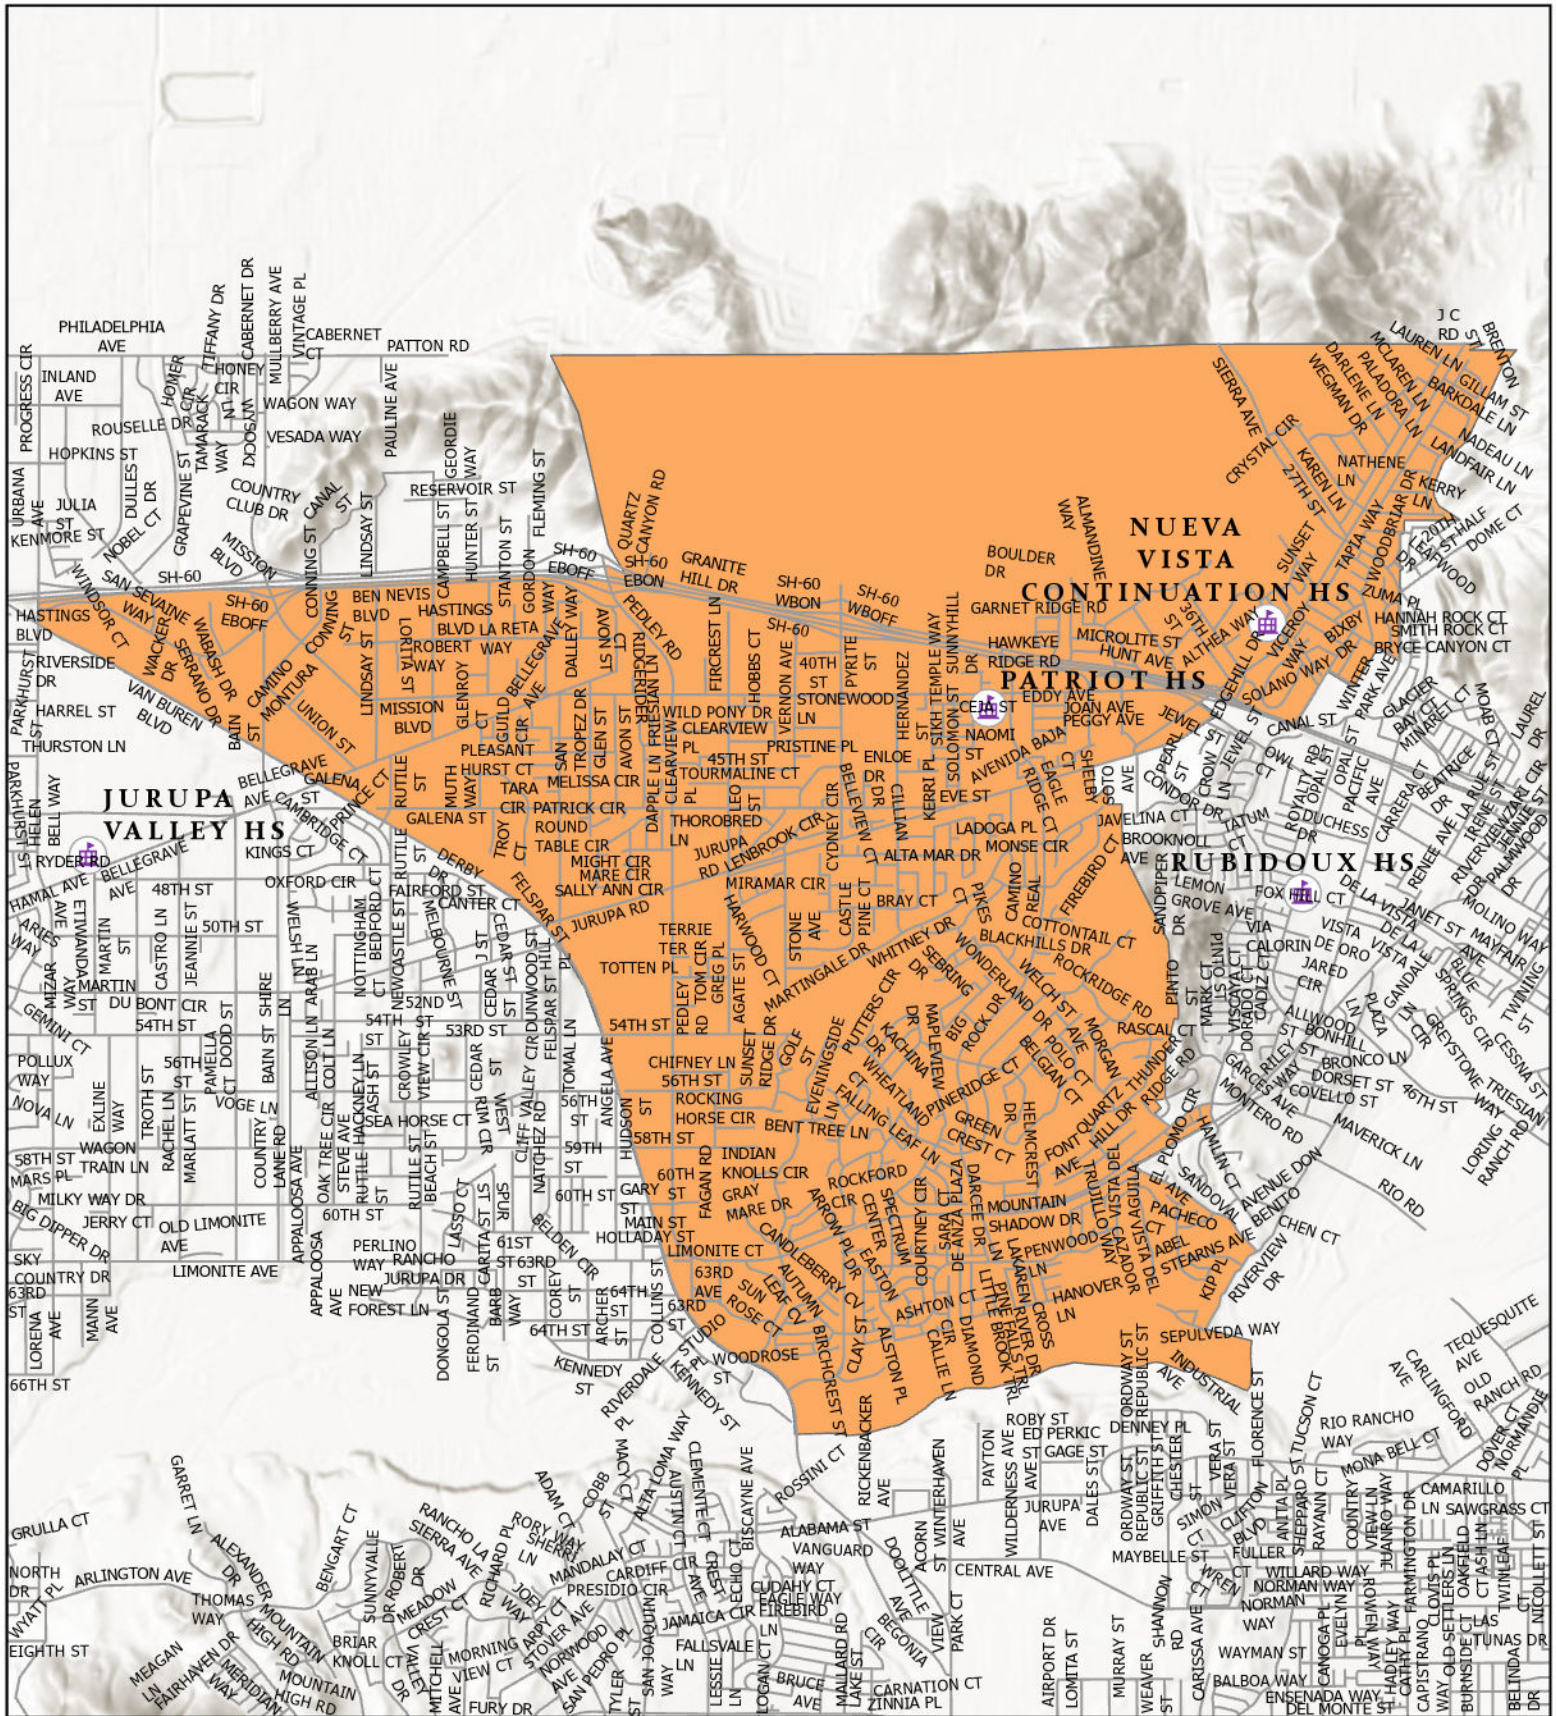

Jurupa Unified School District

District Boundary Maps

Effective 07/01/2026

Elementary Schools..... 2
Camino Real 3
Del Sol Academy 4
Glen Avon 5
Granite Hill 6
Ina Arbuckle 7
Indian Hills 8
Mission Bell 9
Pacific Avenue Academy of Music 10
Pedley 11
Peralta 12
Rustic Lane 13
Sky Country 14
Stone Avenue 15
Sunnyslope 16
Troth Street 17
Van Buren 18
West Riverside 19

Middle Schools 20
Jurupa 21
Mira Loma 22
Mission 23

High Schools 24
Jurupa Valley 25
Patriot 26
Rubidoux 27

Jurupa Unified School District Elementary Boundaries

Del Sol Academy Boundary

Glen Avon Elementary Boundary

Rustic Lane Elementary Boundary

Sky Country Elementary Boundary

Sunnyslope Elementary Boundary

Troth Street Elementary Boundary

Van Buren Elementary Boundary

West Riverside Elementary Boundary

Jurupa Unified School District Middle School Boundaries

Jurupa Middle Boundary

Mira Loma Middle Boundary

Mission Middle Boundary

Jurupa Unified School District High School Boundaries

Jurupa Valley High Boundary

Patriot High Boundary

0 0.5 1 2 Miles

Rubidoux High Boundary