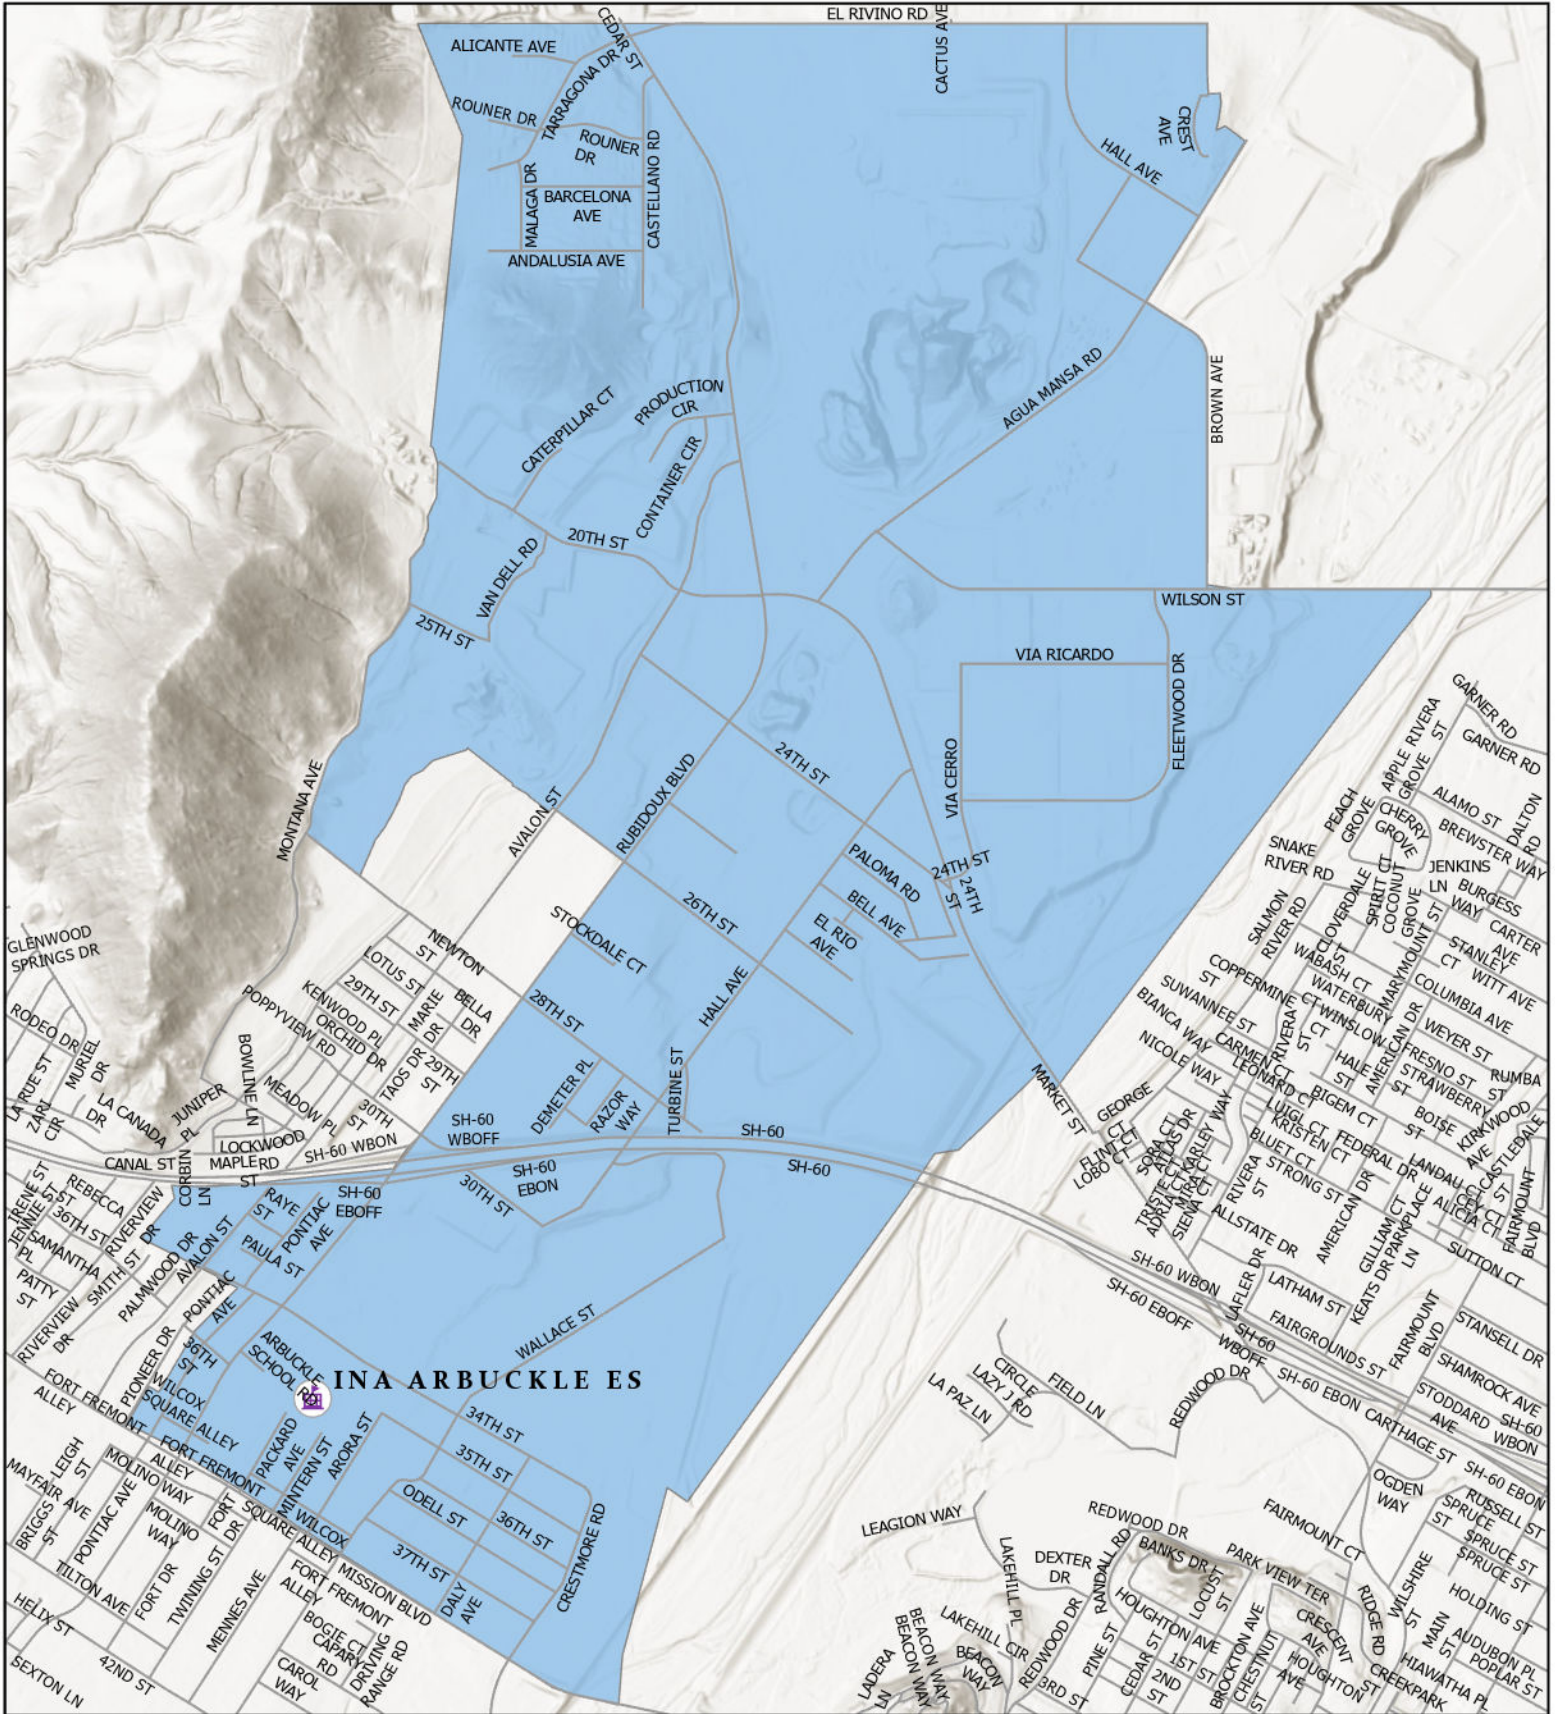

Jurupa Unified School District

District Boundary Maps

Effective 07/01/2026

Elementary Schools..... 2
Camino Real 3
Del Sol Academy 4
Glen Avon 5
Granite Hill 6
Ina Arbuckle 7
Indian Hills 8
Mission Bell 9
Pacific Avenue Academy of Music 10
Pedley 11
Peralta 12
Rustic Lane 13
Sky Country 14
Stone Avenue 15
Sunnyslope 16
Troth Street 17
Van Buren 18
West Riverside 19

Middle Schools 20
Jurupa 21
Mira Loma 22
Mission 23

High Schools 24
Jurupa Valley 25
Patriot 26
Rubidoux 27

Jurupa Unified School District Elementary Boundaries

Del Sol Academy Boundary

Glen Avon Elementary Boundary

Granite Hill Elementary Boundary

Ina Arbuckle Elementary Boundary

Indian Hills Elementary Boundary

Mission Bell Elementary Boundary

Pacific Avenue Academy of Music Boundary

Pedley Elementary Boundary

Peralta Elementary Boundary

Rustic Lane Elementary Boundary

Sky Country Elementary Boundary

Sunnyslope Elementary Boundary

Troth Street Elementary Boundary

Van Buren Elementary Boundary

West Riverside Elementary Boundary

Jurupa Unified School District Middle School Boundaries