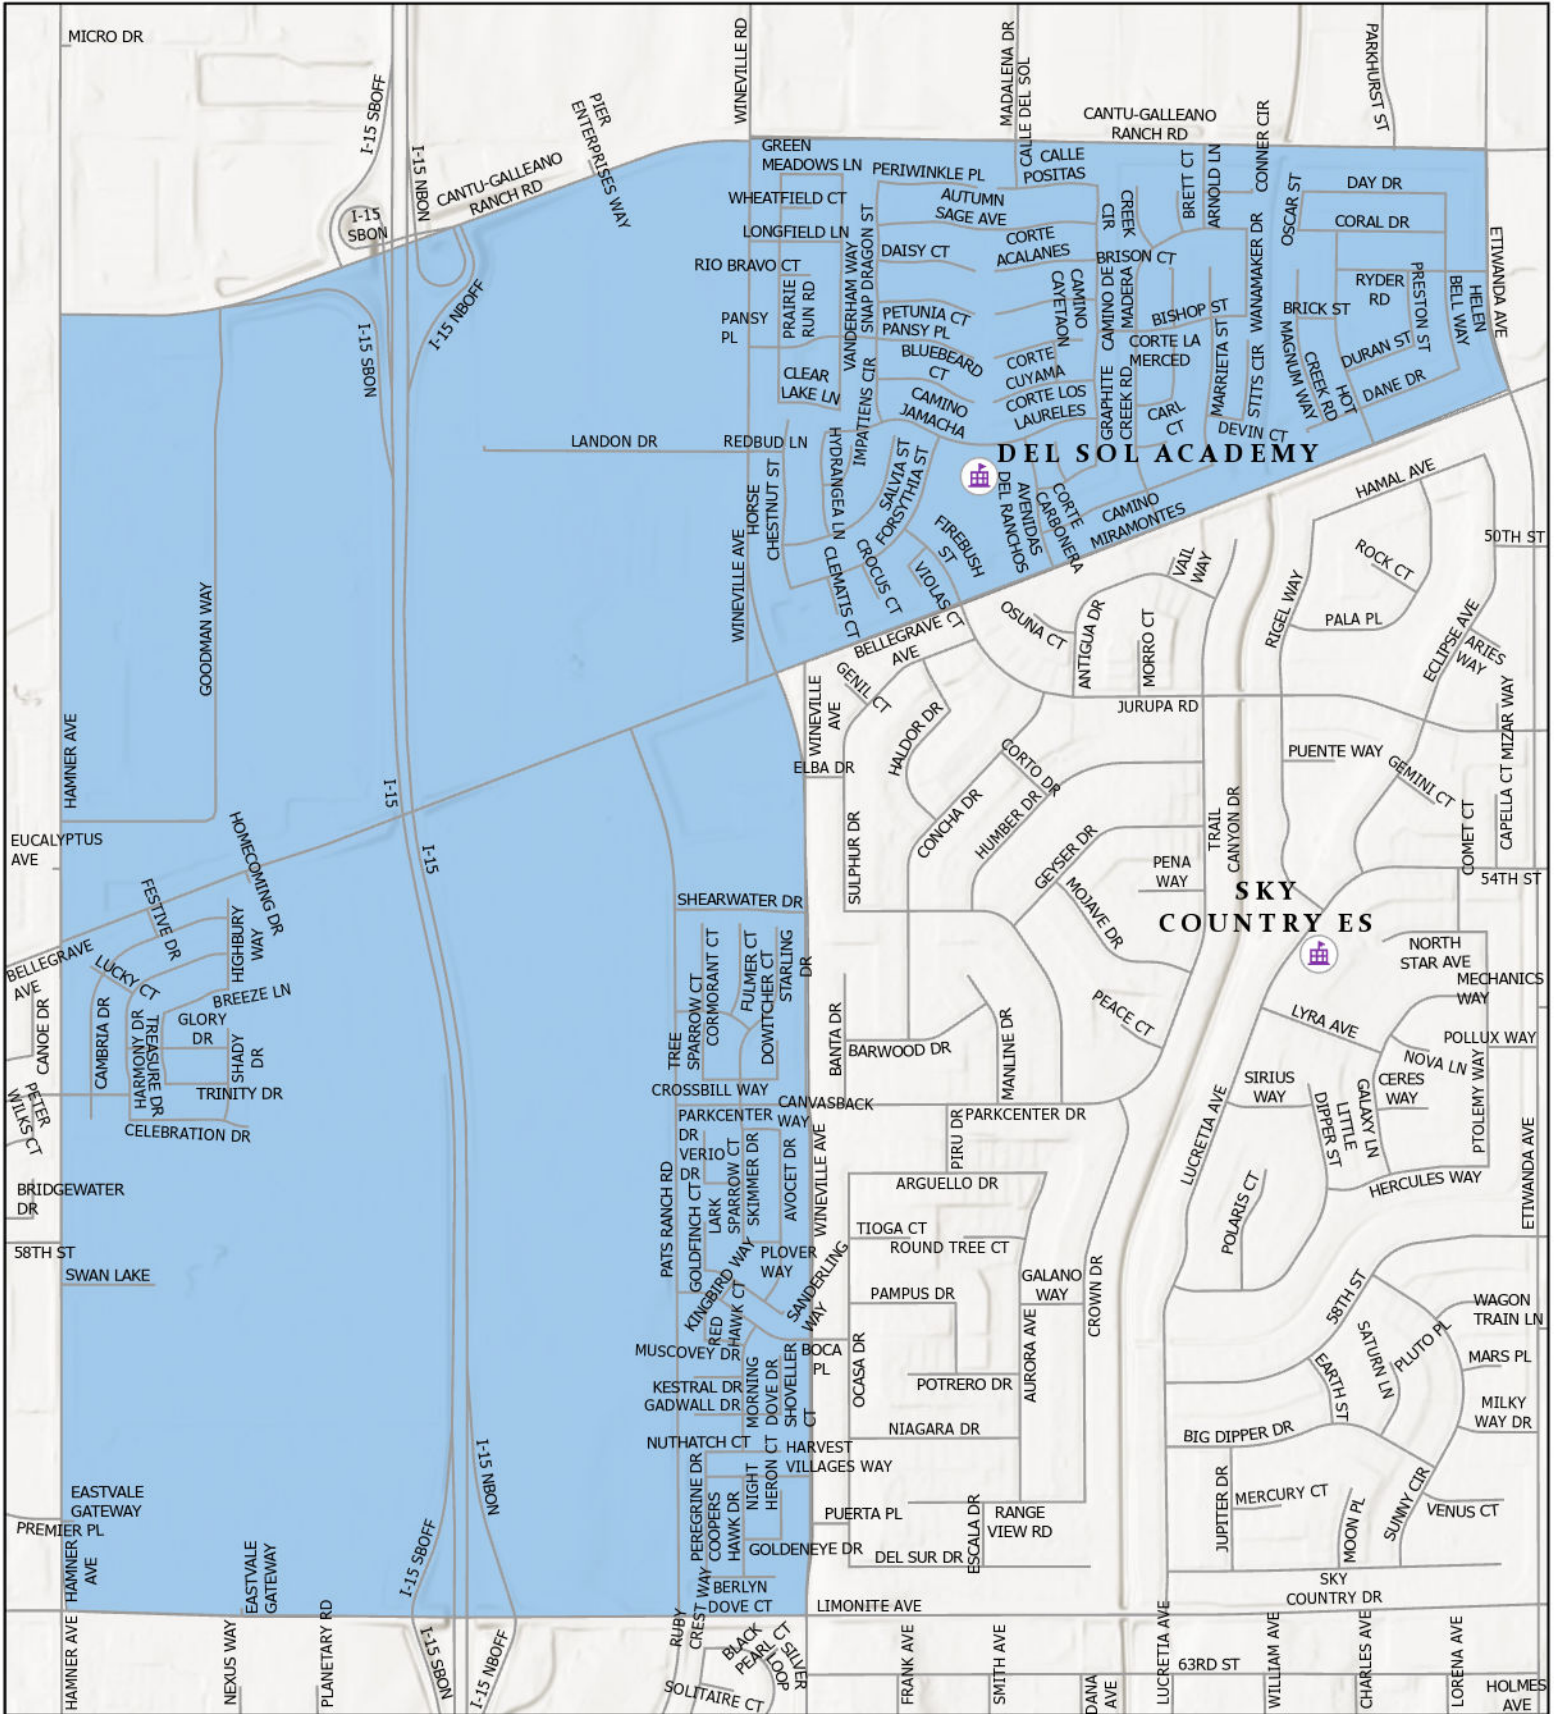

Jurupa Unified School District

District Boundary Maps

Effective 07/01/2026

Elementary Schools..... 2
Camino Real 3
Del Sol Academy 4
Glen Avon 5
Granite Hill 6
Ina Arbuckle 7
Indian Hills 8
Mission Bell 9
Pacific Avenue Academy of Music 10
Pedley 11
Peralta 12
Rustic Lane 13
Sky Country 14
Stone Avenue 15
Sunnyslope 16
Troth Street 17
Van Buren 18
West Riverside 19

Middle Schools 20
Jurupa 21
Mira Loma 22
Mission 23

High Schools 24
Jurupa Valley 25
Patriot 26
Rubidoux 27

Jurupa Unified School District Elementary Boundaries

Del Sol Academy Boundary

Glen Avon Elementary Boundary

Granite Hill Elementary Boundary

Ina Arbuckle Elementary Boundary

Indian Hills Elementary Boundary

Mission Bell Elementary Boundary

Pacific Avenue Academy of Music Boundary

Pedley Elementary Boundary

Peralta Elementary Boundary

Rustic Lane Elementary Boundary

Sky Country Elementary Boundary

Sunnyslope Elementary Boundary

Troth Street Elementary Boundary

Van Buren Elementary Boundary

West Riverside Elementary Boundary

Jurupa Unified School District Middle School Boundaries