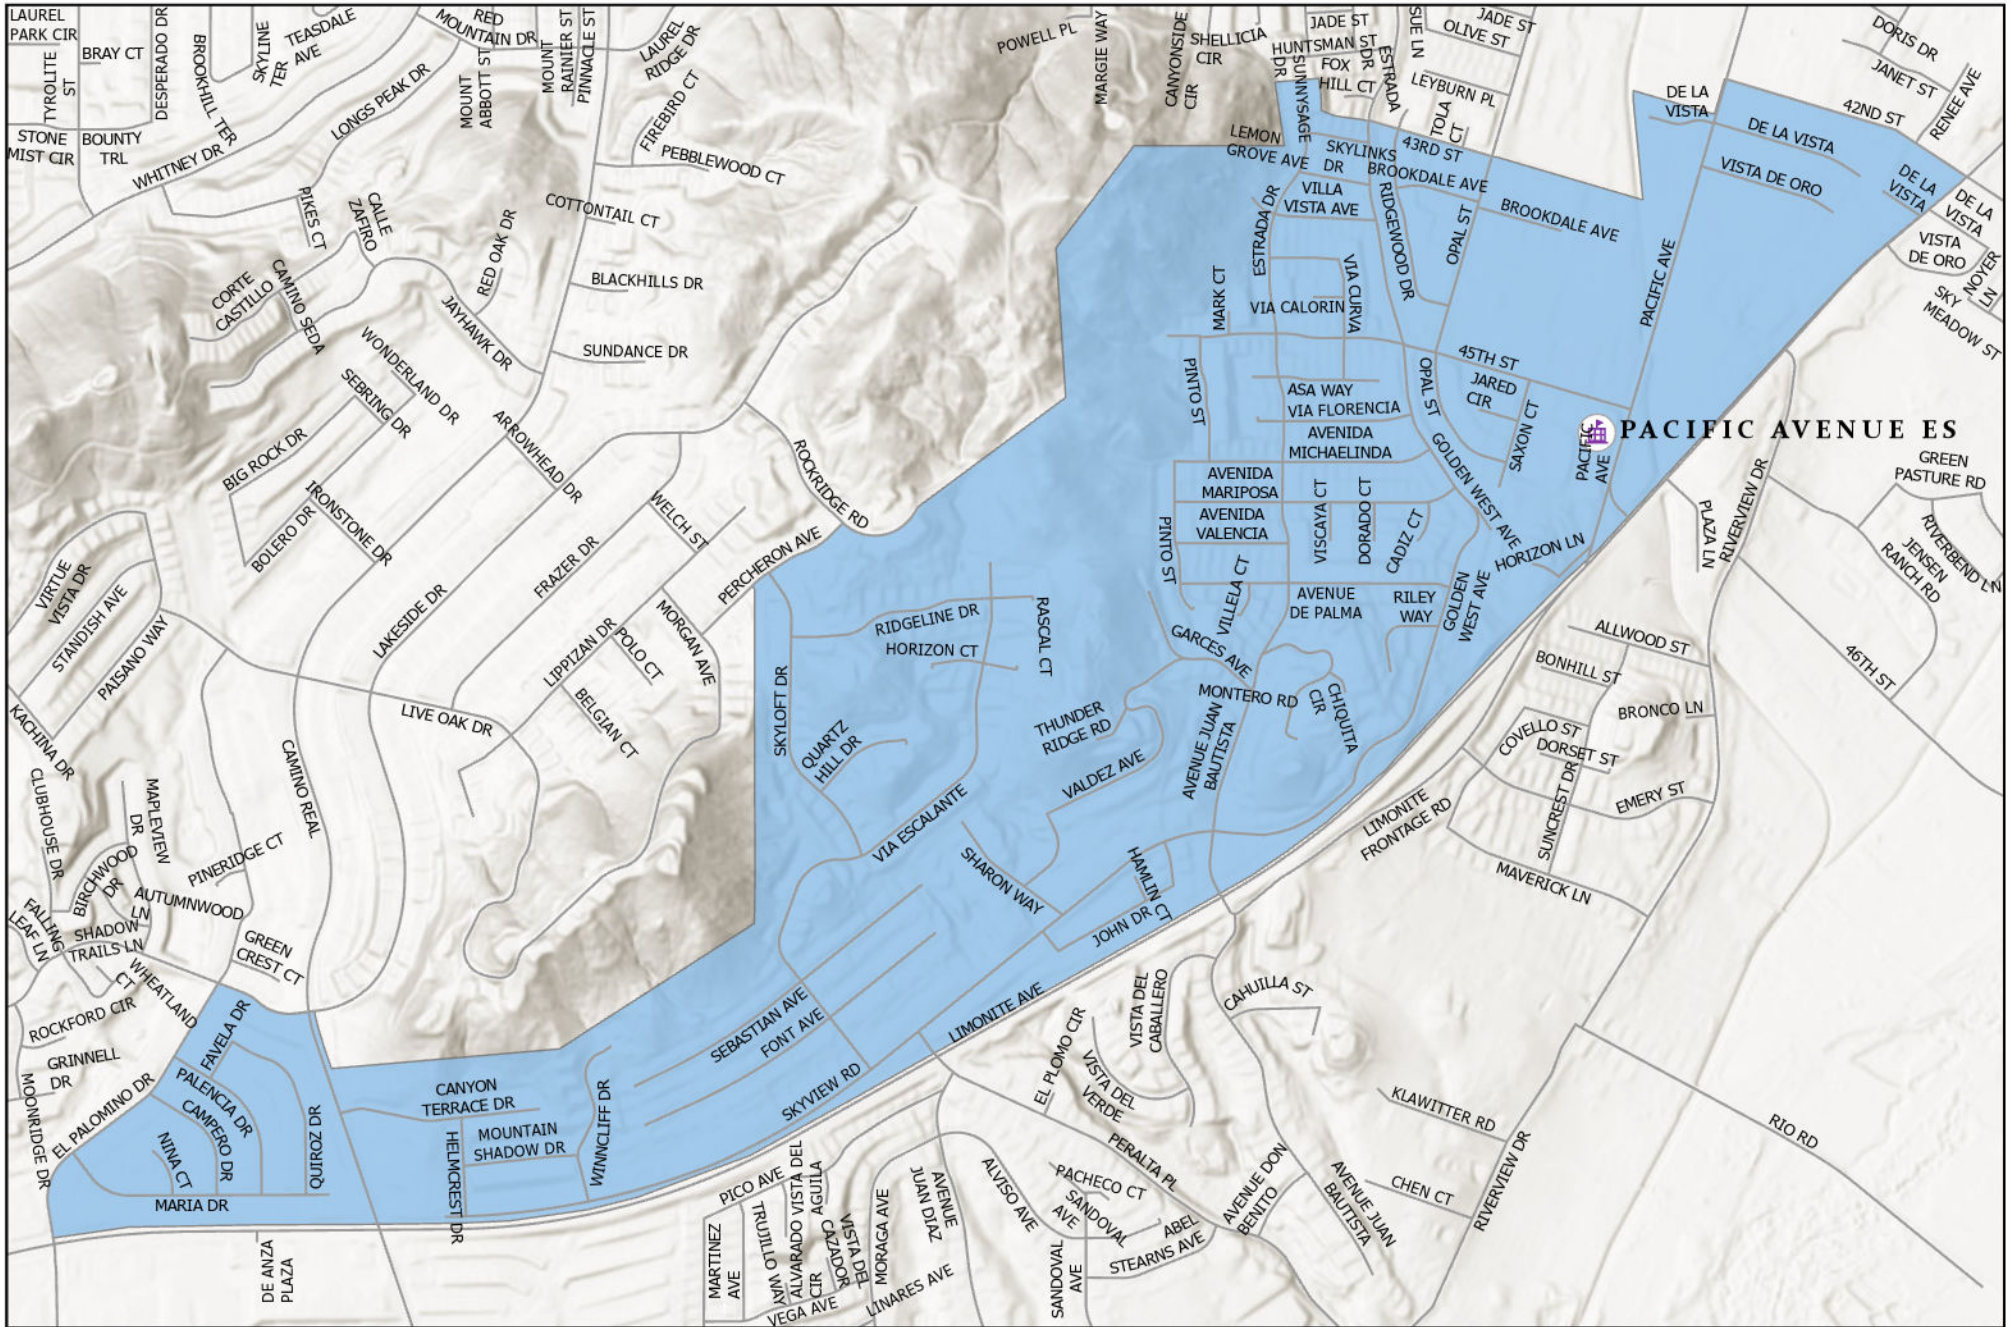

Jurupa Unified School District

District Boundary Maps

Effective 07/01/2026

Elementary Schools..... 2
Camino Real 3
Del Sol Academy 4
Glen Avon 5
Granite Hill 6
Ina Arbuckle 7
Indian Hills 8
Mission Bell 9
Pacific Avenue Academy of Music 10
Pedley 11
Peralta 12
Rustic Lane 13
Sky Country 14
Stone Avenue 15
Sunnyslope 16
Troth Street 17
Van Buren 18
West Riverside 19

Middle Schools 20
Jurupa 21
Mira Loma 22
Mission 23

High Schools 24
Jurupa Valley 25
Patriot 26
Rubidoux 27

Jurupa Unified School District Elementary Boundaries

Del Sol Academy Boundary

Glen Avon Elementary Boundary

Granite Hill Elementary Boundary

Ina Arbuckle Elementary Boundary

Indian Hills Elementary Boundary

Mission Bell Elementary Boundary

Pacific Avenue Academy of Music Boundary

Pedley Elementary Boundary

Peralta Elementary Boundary

Rustic Lane Elementary Boundary

Sky Country Elementary Boundary

Sunnyslope Elementary Boundary

Troth Street Elementary Boundary

Van Buren Elementary Boundary

West Riverside Elementary Boundary

Jurupa Unified School District Middle School Boundaries