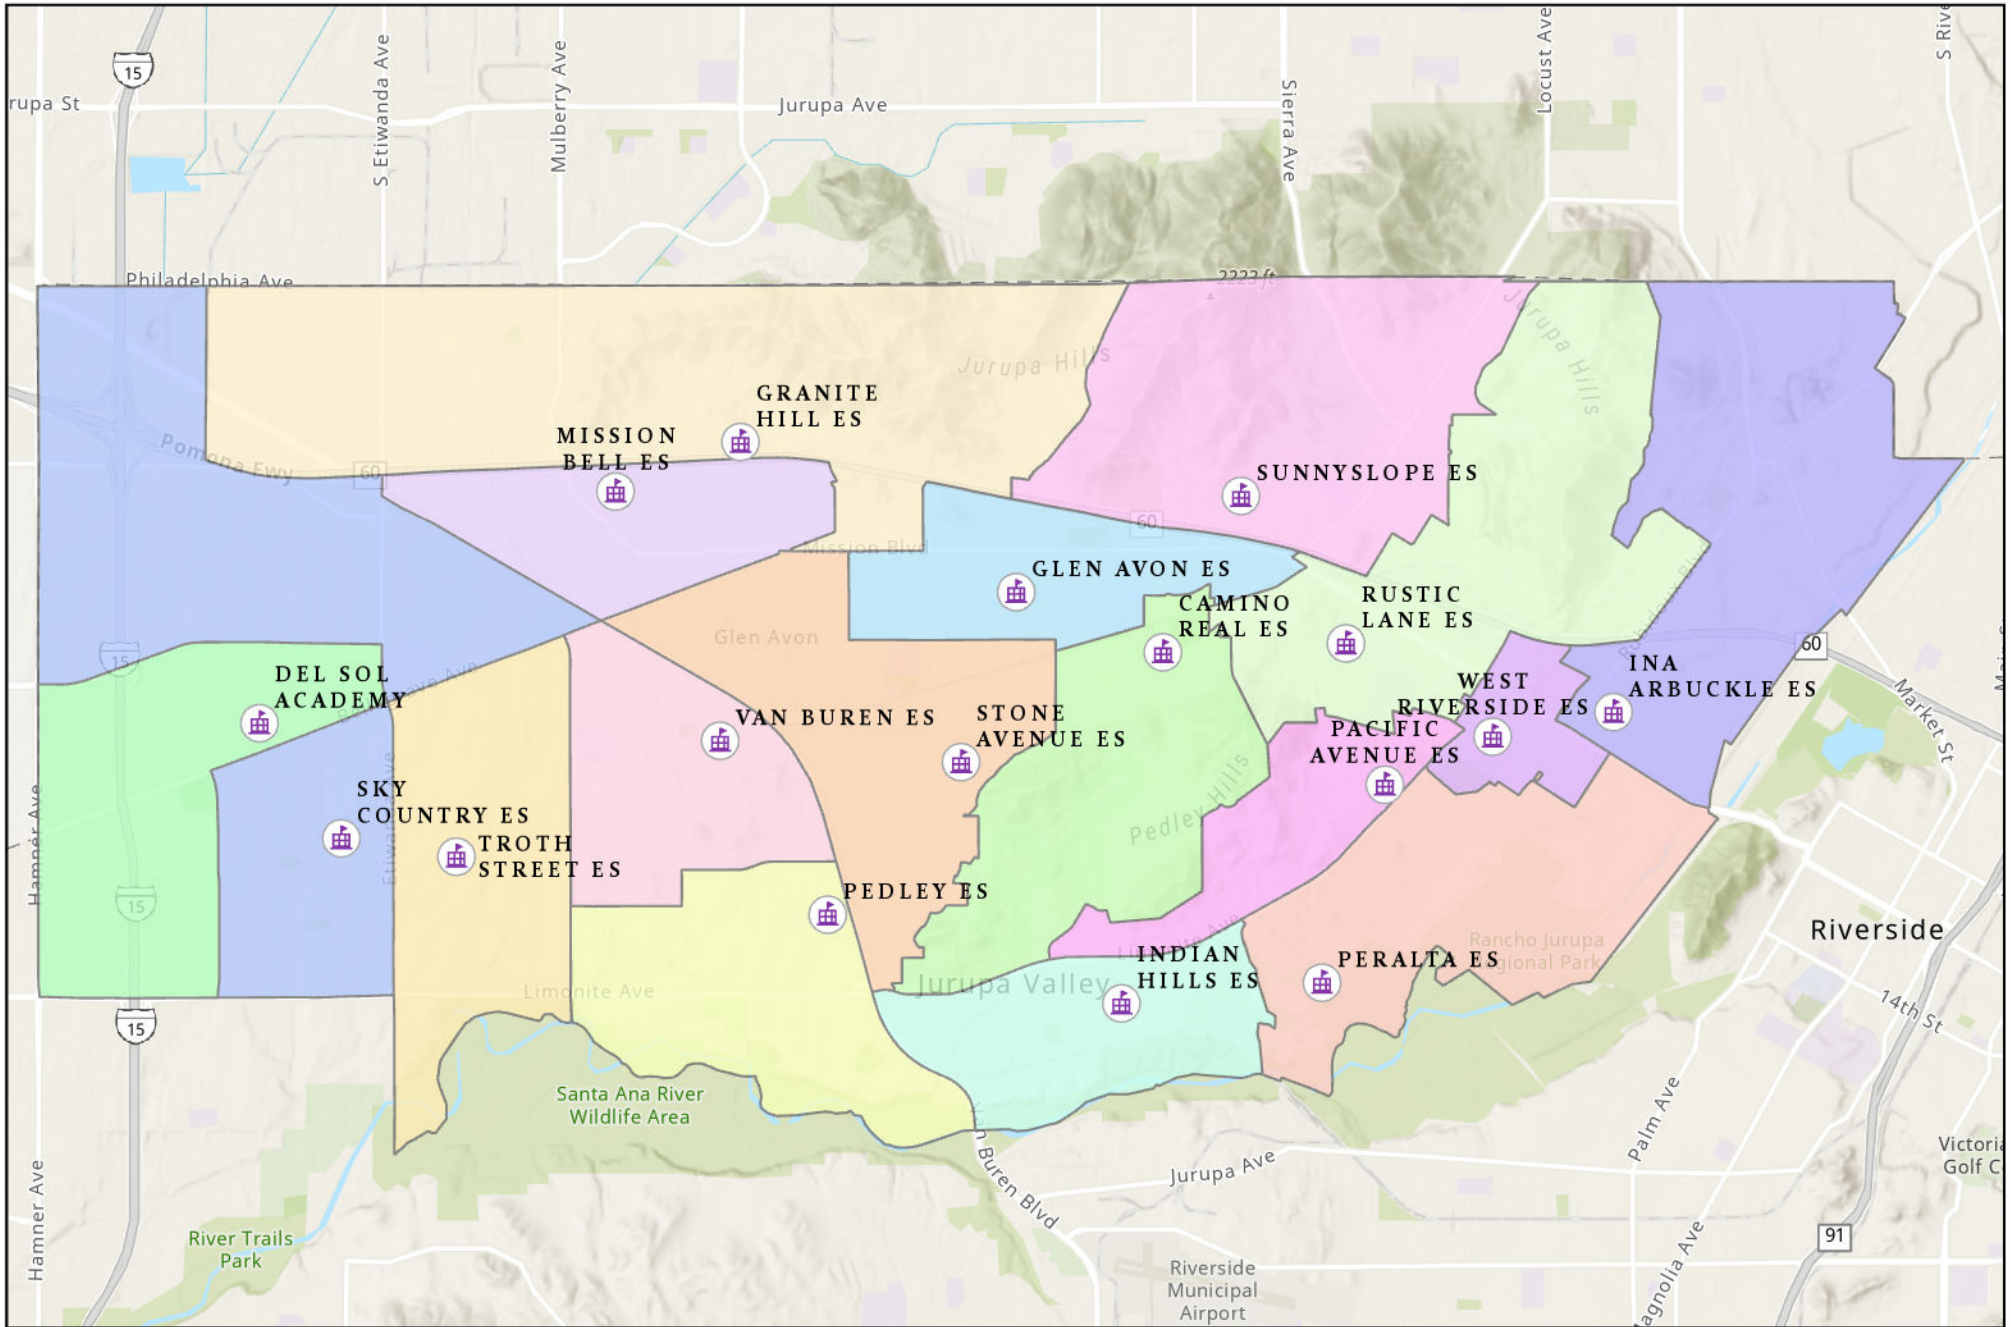

Jurupa Unified School District

District Boundary Maps

Effective 07/01/2026

Elementary Schools..... 2
Camino Real 3
Del Sol Academy 4
Glen Avon 5
Granite Hill 6
Ina Arbuckle 7
Indian Hills 8
Mission Bell 9
Pacific Avenue Academy of Music 10
Pedley 11
Peralta 12
Rustic Lane 13
Sky Country 14
Stone Avenue 15
Sunnyslope 16
Troth Street 17
Van Buren 18
West Riverside 19

Middle Schools 20
Jurupa 21
Mira Loma 22
Mission 23

High Schools 24
Jurupa Valley 25
Patriot 26
Rubidoux 27

Jurupa Unified School District Elementary Boundaries

Del Sol Academy Boundary

Glen Avon Elementary Boundary

Rustic Lane Elementary Boundary

Sky Country Elementary Boundary

Sunnyslope Elementary Boundary

Troth Street Elementary Boundary

Van Buren Elementary Boundary

West Riverside Elementary Boundary

Jurupa Unified School District Middle School Boundaries

Jurupa Middle Boundary

Mira Loma Middle Boundary

Mission Middle Boundary

Jurupa Unified School District High School Boundaries

Jurupa Valley High Boundary

Patriot High Boundary

0 0.5 1 2 Miles

Rubidoux High Boundary