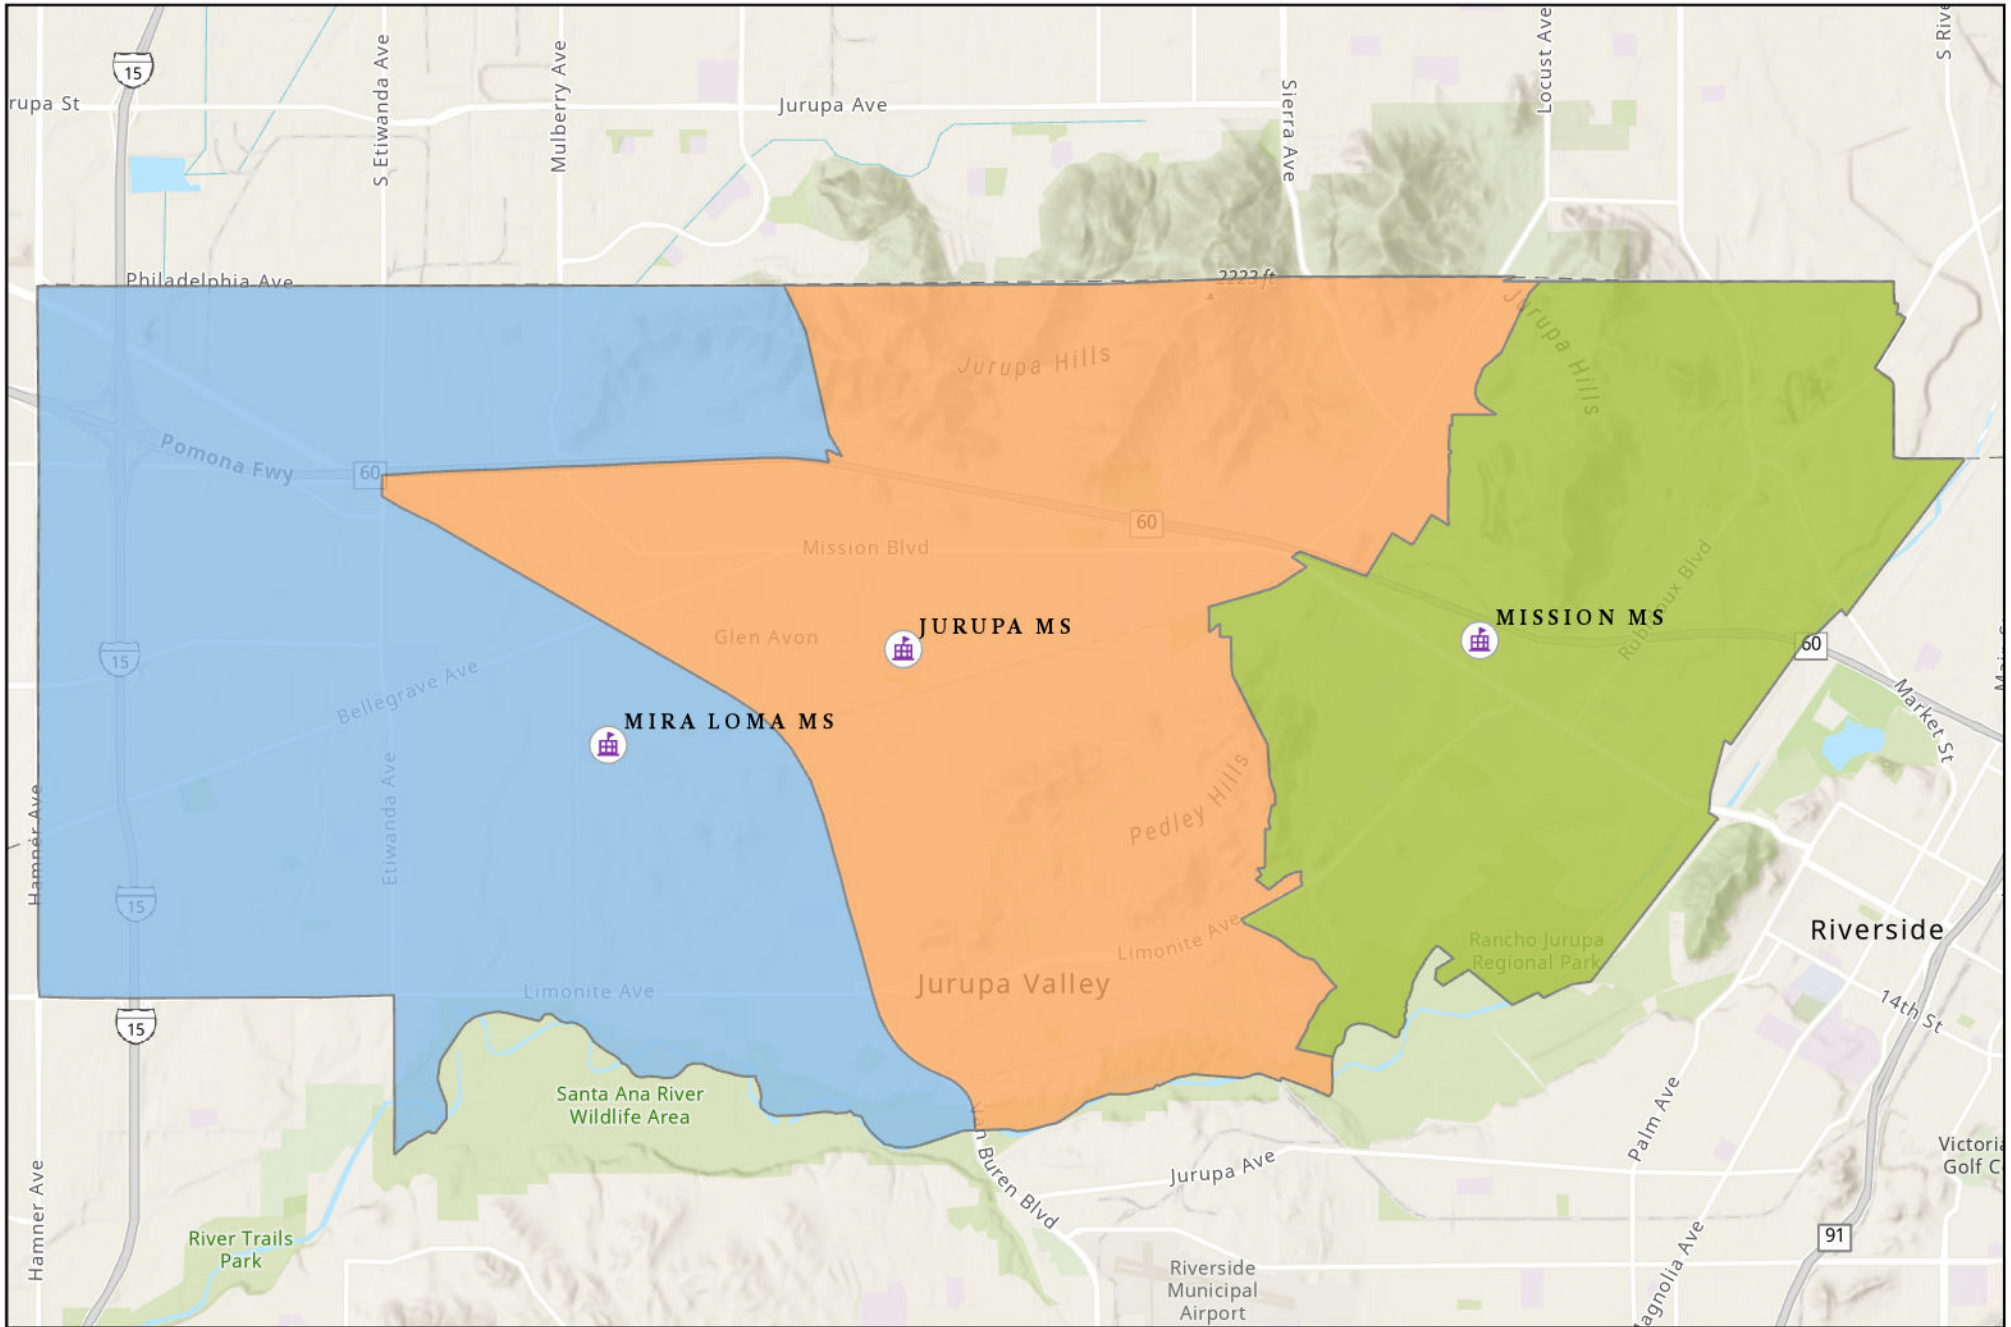

Jurupa Unified School District

District Boundary Maps

Effective 07/01/2026

Elementary Schools..... 2
Camino Real 3
Del Sol Academy 4
Glen Avon 5
Granite Hill 6
Ina Arbuckle 7
Indian Hills 8
Mission Bell 9
Pacific Avenue Academy of Music 10
Pedley 11
Peralta 12
Rustic Lane 13
Sky Country 14
Stone Avenue 15
Sunnyslope 16
Troth Street 17
Van Buren 18
West Riverside 19

Granite Hill Elementary Boundary

Ina Arbuckle Elementary Boundary

Indian Hills Elementary Boundary

Mission Bell Elementary Boundary

Pacific Avenue Academy of Music Boundary

Pedley Elementary Boundary

Peralta Elementary Boundary

Rustic Lane Elementary Boundary

Sky Country Elementary Boundary

Sunnyslope Elementary Boundary

Troth Street Elementary Boundary

Van Buren Elementary Boundary

West Riverside Elementary Boundary

Jurupa Unified School District Middle School Boundaries

Jurupa Middle Boundary

Mira Loma Middle Boundary

Mission Middle Boundary

Jurupa Unified School District High School Boundaries

Jurupa Valley High Boundary

Patriot High Boundary

0 0.5 1 2 Miles

Rubidoux High Boundary