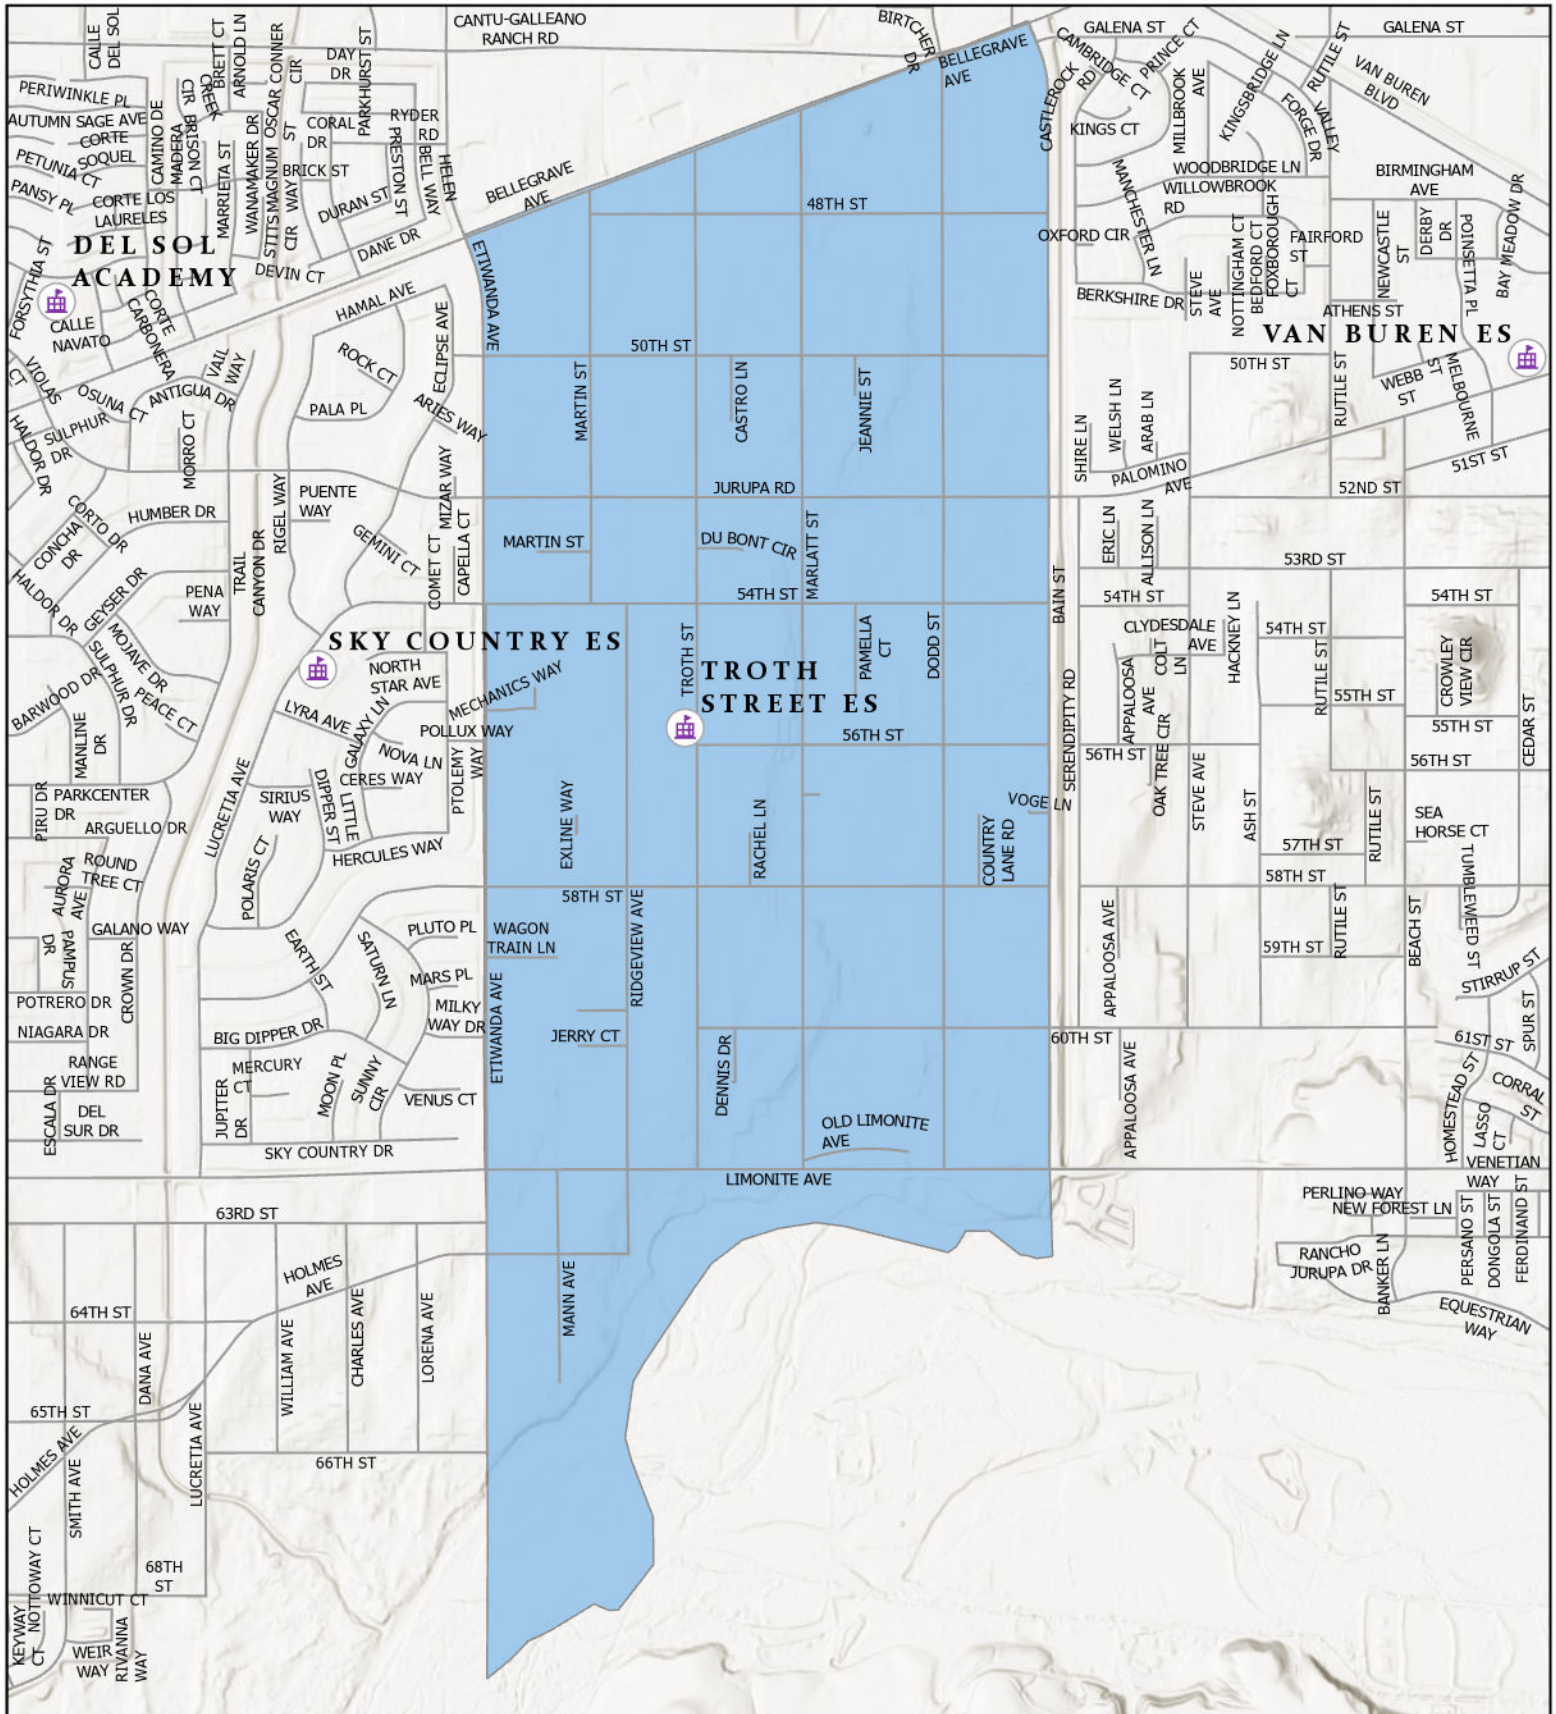

Jurupa Unified School District

District Boundary Maps

Effective 07/01/2026

Elementary Schools..... 2
Camino Real 3
Del Sol Academy 4
Glen Avon 5
Granite Hill 6
Ina Arbuckle 7
Indian Hills 8
Mission Bell 9
Pacific Avenue Academy of Music 10
Pedley 11
Peralta 12
Rustic Lane 13
Sky Country 14
Stone Avenue 15
Sunnyslope 16
Troth Street 17
Van Buren 18
West Riverside 19

Middle Schools 20
Jurupa 21
Mira Loma 22
Mission 23

High Schools 24
Jurupa Valley 25
Patriot 26
Rubidoux 27

Jurupa Unified School District Elementary Boundaries

Del Sol Academy Boundary

Glen Avon Elementary Boundary

Rustic Lane Elementary Boundary

Sky Country Elementary Boundary

Sunnyslope Elementary Boundary

Troth Street Elementary Boundary

Van Buren Elementary Boundary

West Riverside Elementary Boundary

Jurupa Unified School District Middle School Boundaries

Jurupa Middle Boundary

Mira Loma Middle Boundary

Mission Middle Boundary

Jurupa Unified School District High School Boundaries

Jurupa Valley High Boundary

Patriot High Boundary

0 0.5 1 2 Miles

Rubidoux High Boundary