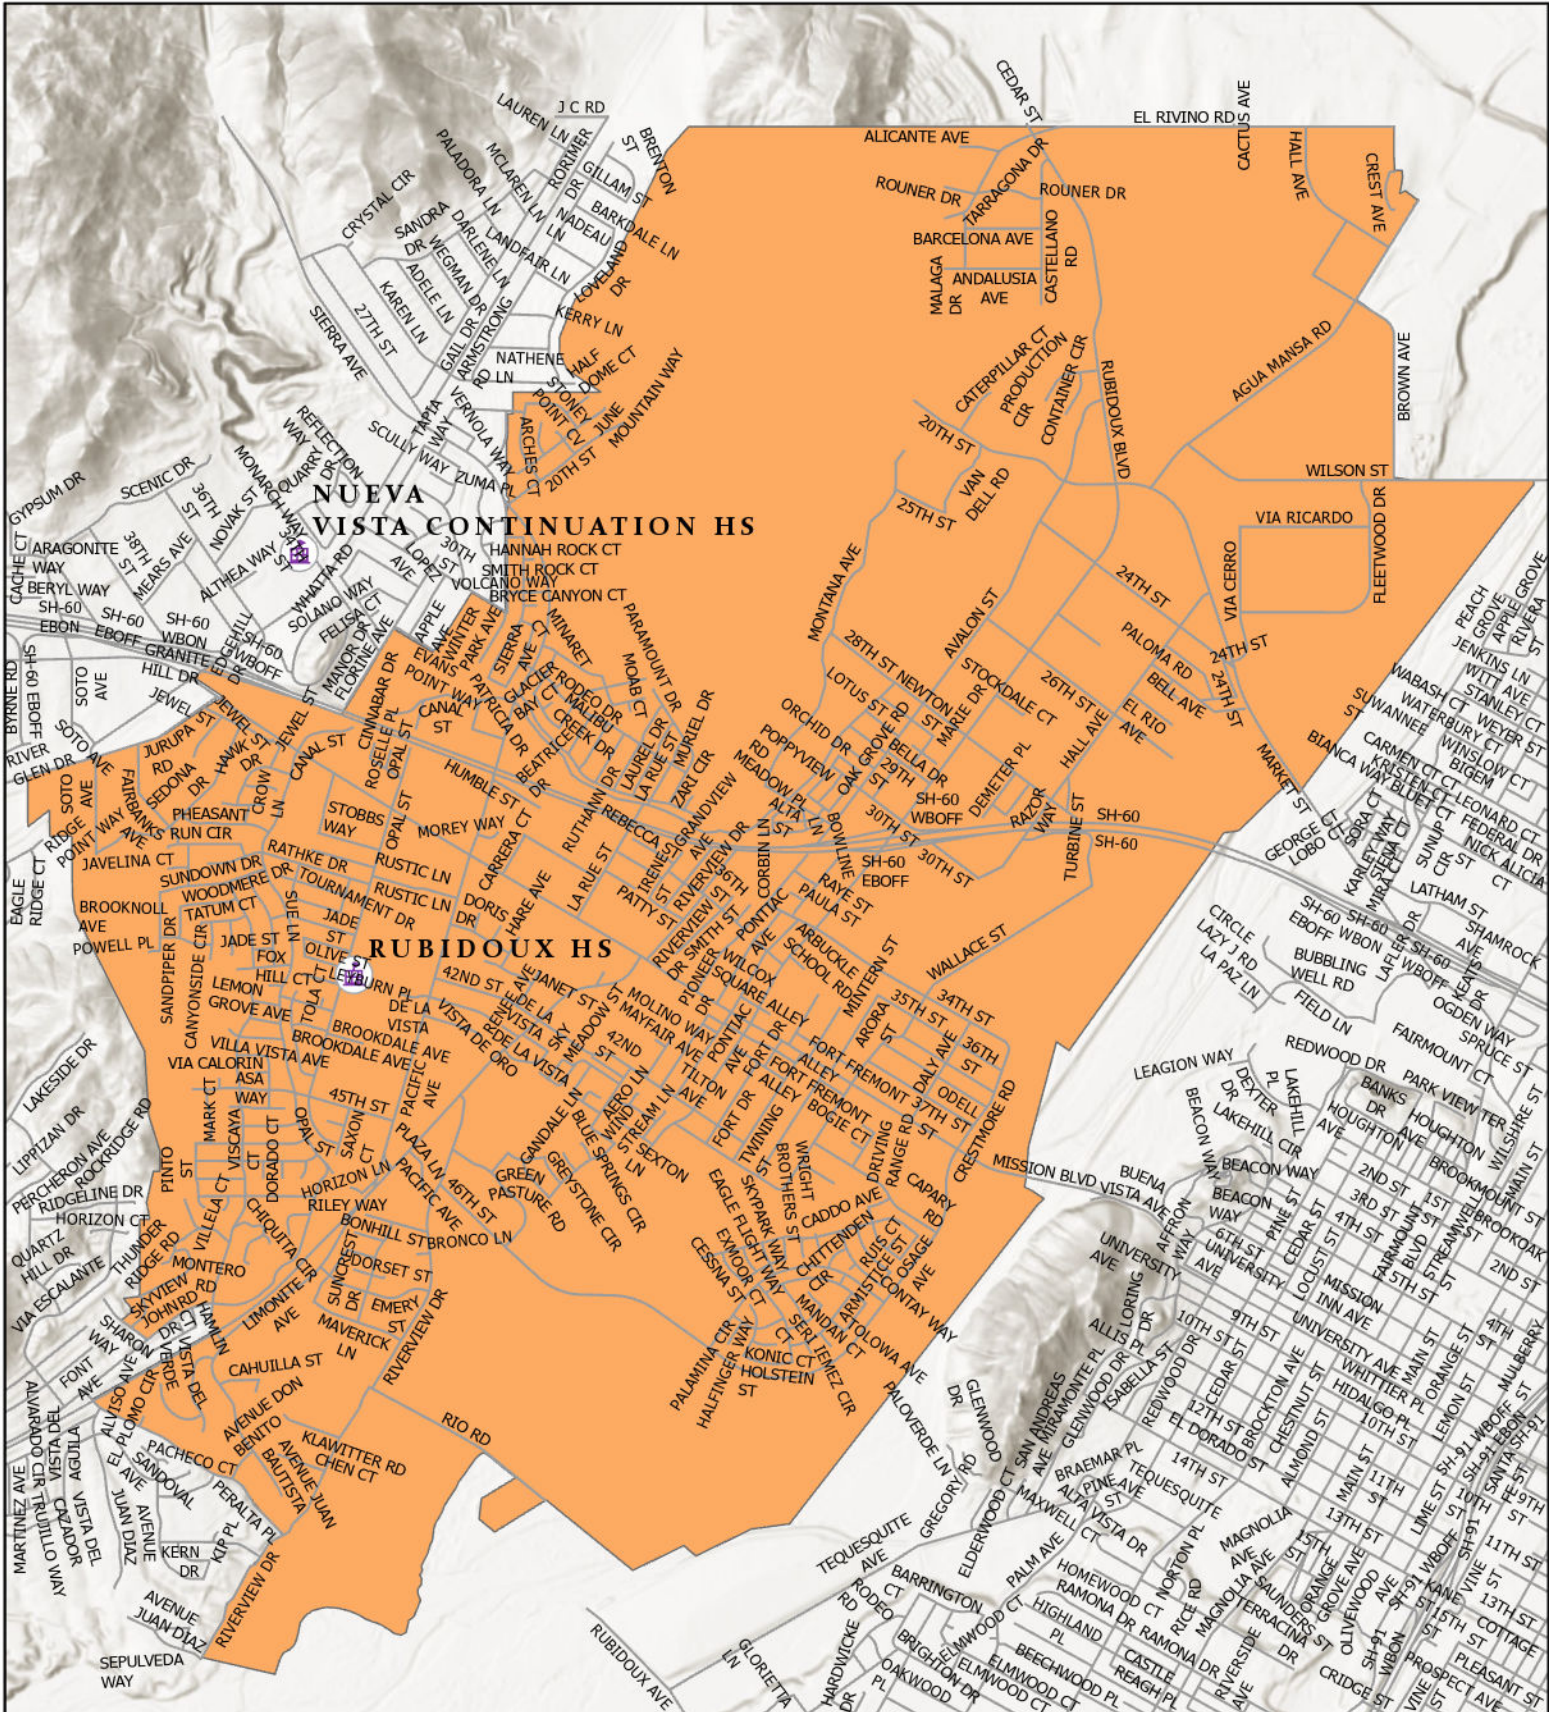

Jurupa Unified School District

District Boundary Maps

Effective 07/01/2026

Elementary Schools..... 2
Camino Real 3
Del Sol Academy 4
Glen Avon 5
Granite Hill 6
Ina Arbuckle 7
Indian Hills 8
Mission Bell 9
Pacific Avenue Academy of Music 10
Pedley 11
Peralta 12
Rustic Lane 13
Sky Country 14
Stone Avenue 15
Sunnyslope 16
Troth Street 17
Van Buren 18
West Riverside 19

Middle Schools 20
Jurupa 21
Mira Loma 22
Mission 23

High Schools 24
Jurupa Valley 25
Patriot 26
Rubidoux 27

Jurupa Unified School District Elementary Boundaries

Del Sol Academy Boundary

Glen Avon Elementary Boundary

Rustic Lane Elementary Boundary

Sky Country Elementary Boundary

Sunnyslope Elementary Boundary

Troth Street Elementary Boundary

Van Buren Elementary Boundary

West Riverside Elementary Boundary

Jurupa Unified School District Middle School Boundaries

Jurupa Middle Boundary

Mira Loma Middle Boundary

Mission Middle Boundary

Jurupa Unified School District High School Boundaries

Jurupa Valley High Boundary

Patriot High Boundary

0 0.5 1 2 Miles

Rubidoux High Boundary