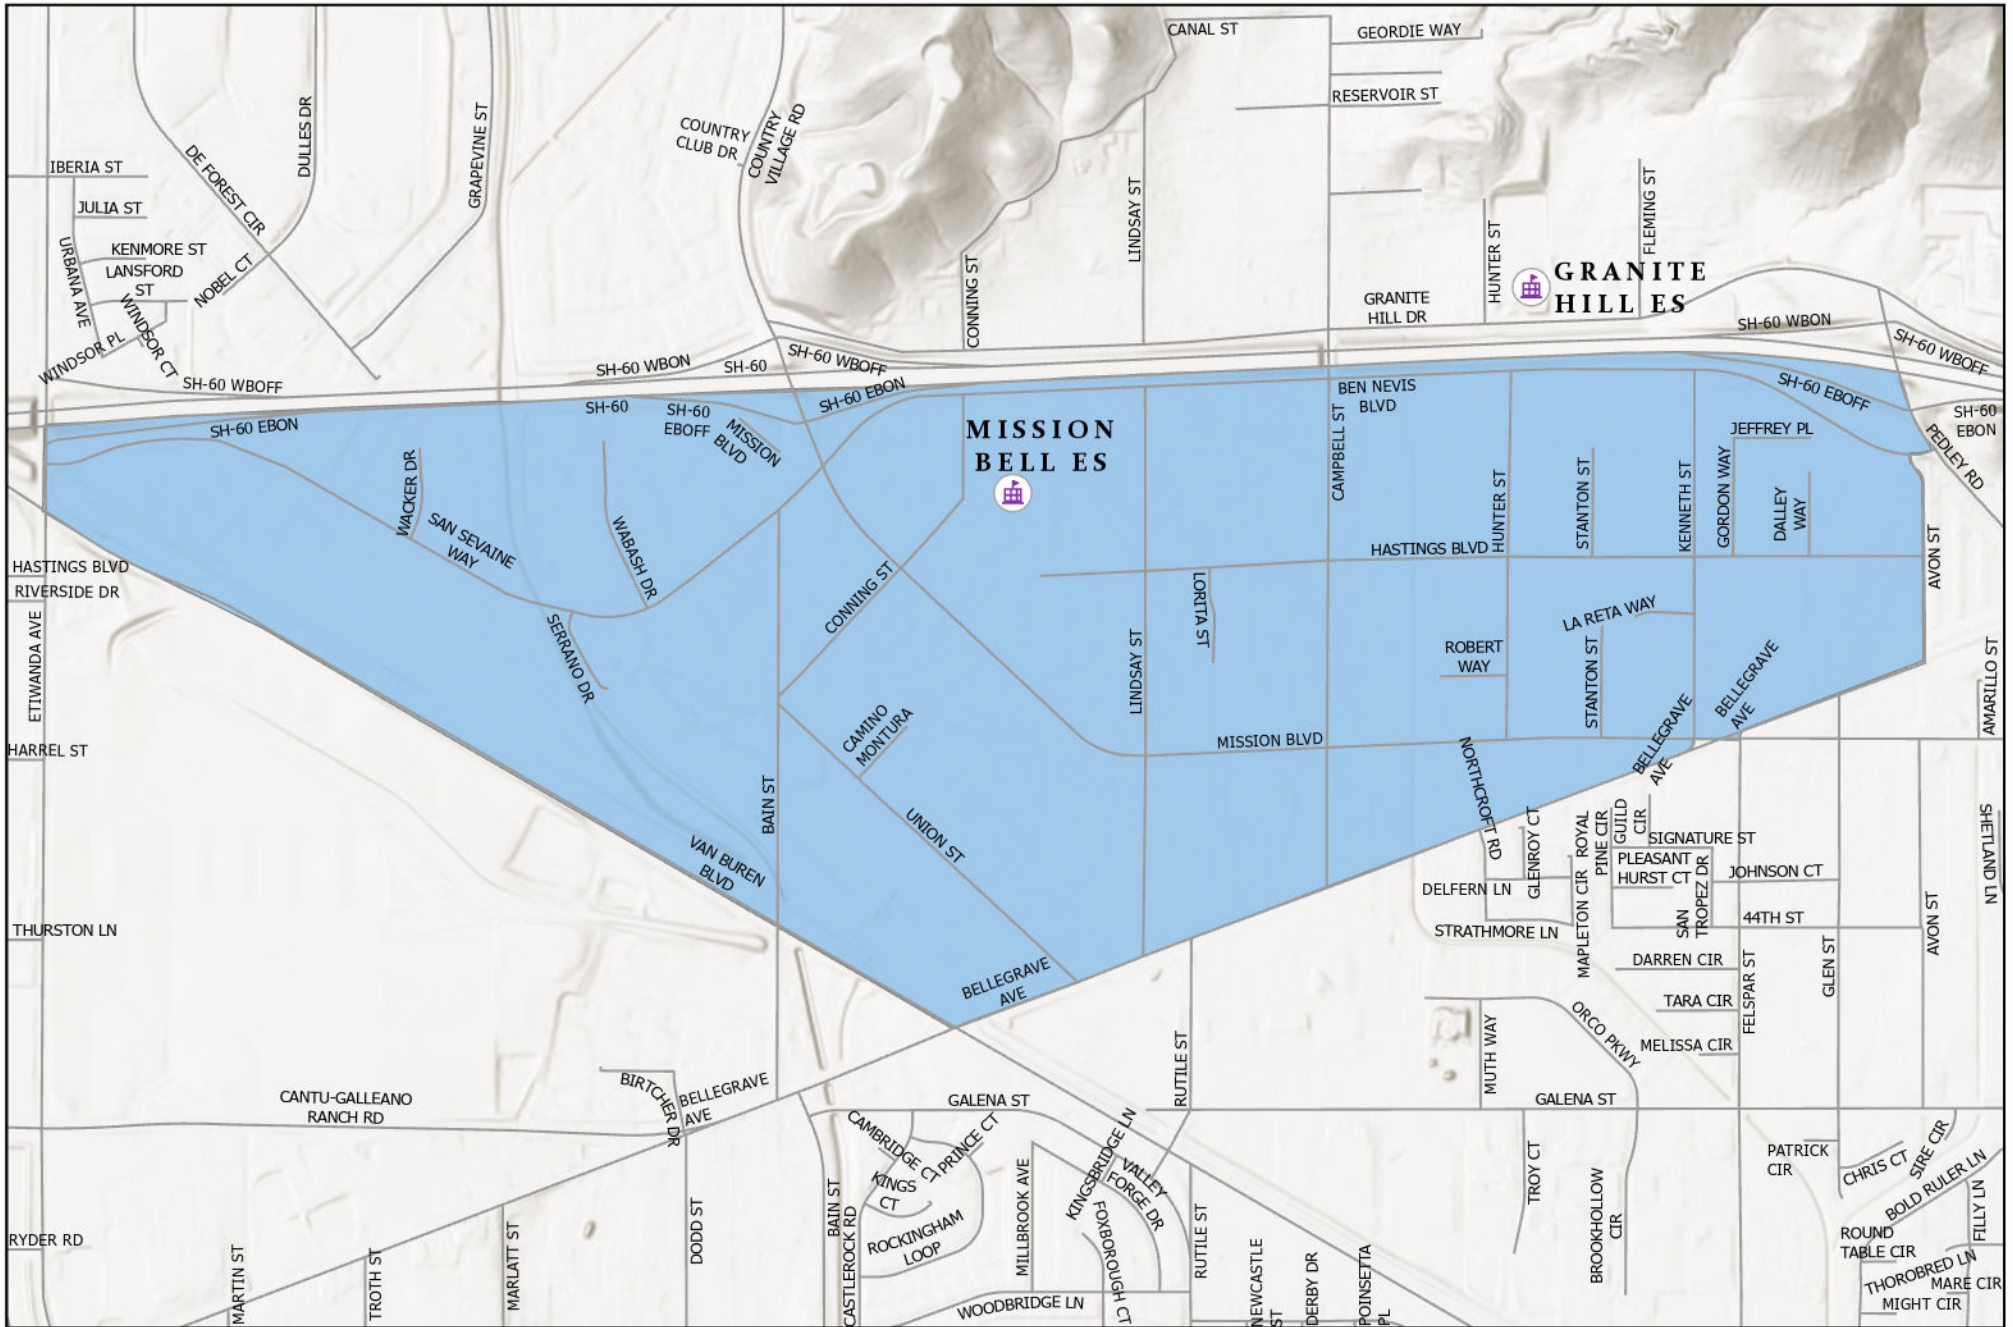

Jurupa Unified School District

District Boundary Maps

Effective 07/01/2026

Elementary Schools..... 2
Camino Real 3
Del Sol Academy 4
Glen Avon 5
Granite Hill 6
Ina Arbuckle 7
Indian Hills 8
Mission Bell 9
Pacific Avenue Academy of Music 10
Pedley 11
Peralta 12
Rustic Lane 13
Sky Country 14
Stone Avenue 15
Sunnyslope 16
Troth Street 17
Van Buren 18
West Riverside 19

Middle Schools 20
Jurupa 21
Mira Loma 22
Mission 23

High Schools 24
Jurupa Valley 25
Patriot 26
Rubidoux 27

Jurupa Unified School District Elementary Boundaries

Del Sol Academy Boundary

Glen Avon Elementary Boundary

Granite Hill Elementary Boundary

Ina Arbuckle Elementary Boundary

Indian Hills Elementary Boundary

Mission Bell Elementary Boundary

Pacific Avenue Academy of Music Boundary

Pedley Elementary Boundary

Peralta Elementary Boundary

Rustic Lane Elementary Boundary

Sky Country Elementary Boundary

Sunnyslope Elementary Boundary

Troth Street Elementary Boundary

Van Buren Elementary Boundary

West Riverside Elementary Boundary

Jurupa Unified School District Middle School Boundaries