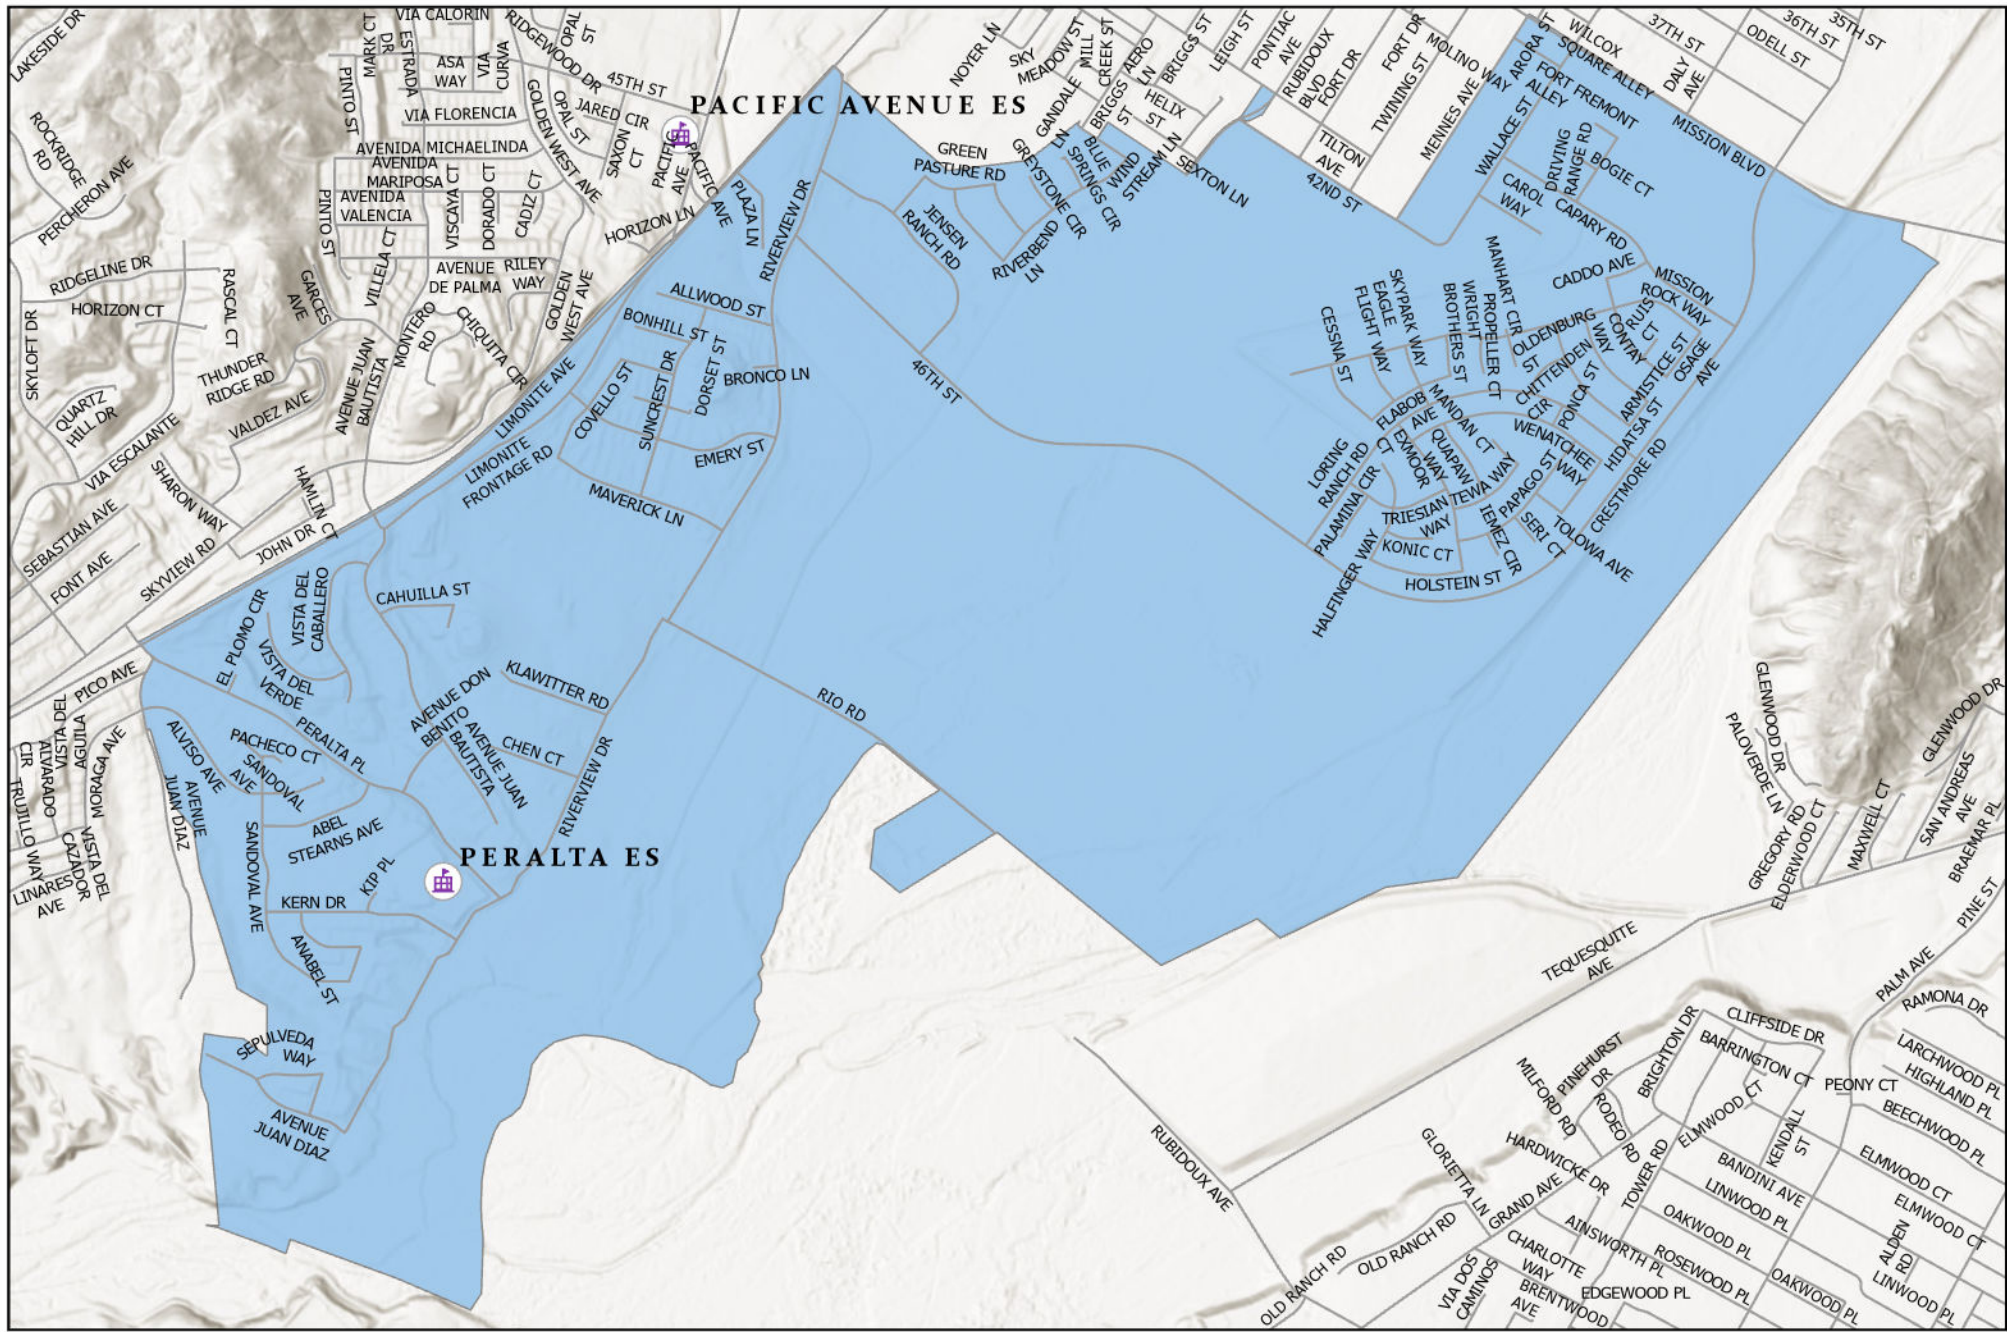

Jurupa Unified School District

District Boundary Maps

Effective 07/01/2026

Elementary Schools..... 2
Camino Real 3
Del Sol Academy 4
Glen Avon 5
Granite Hill 6
Ina Arbuckle 7
Indian Hills 8
Mission Bell 9
Pacific Avenue Academy of Music 10
Pedley 11
Peralta 12
Rustic Lane 13
Sky Country 14
Stone Avenue 15
Sunnyslope 16
Troth Street 17
Van Buren 18
West Riverside 19

Middle Schools 20
Jurupa 21
Mira Loma 22
Mission 23

High Schools 24
Jurupa Valley 25
Patriot 26
Rubidoux 27

Jurupa Unified School District Elementary Boundaries

Del Sol Academy Boundary

Glen Avon Elementary Boundary

Granite Hill Elementary Boundary

Ina Arbuckle Elementary Boundary

Indian Hills Elementary Boundary

Mission Bell Elementary Boundary

Pacific Avenue Academy of Music Boundary

Pedley Elementary Boundary

Peralta Elementary Boundary

Rustic Lane Elementary Boundary

Sky Country Elementary Boundary

Sunnyslope Elementary Boundary

Troth Street Elementary Boundary

Van Buren Elementary Boundary

West Riverside Elementary Boundary

Jurupa Unified School District Middle School Boundaries