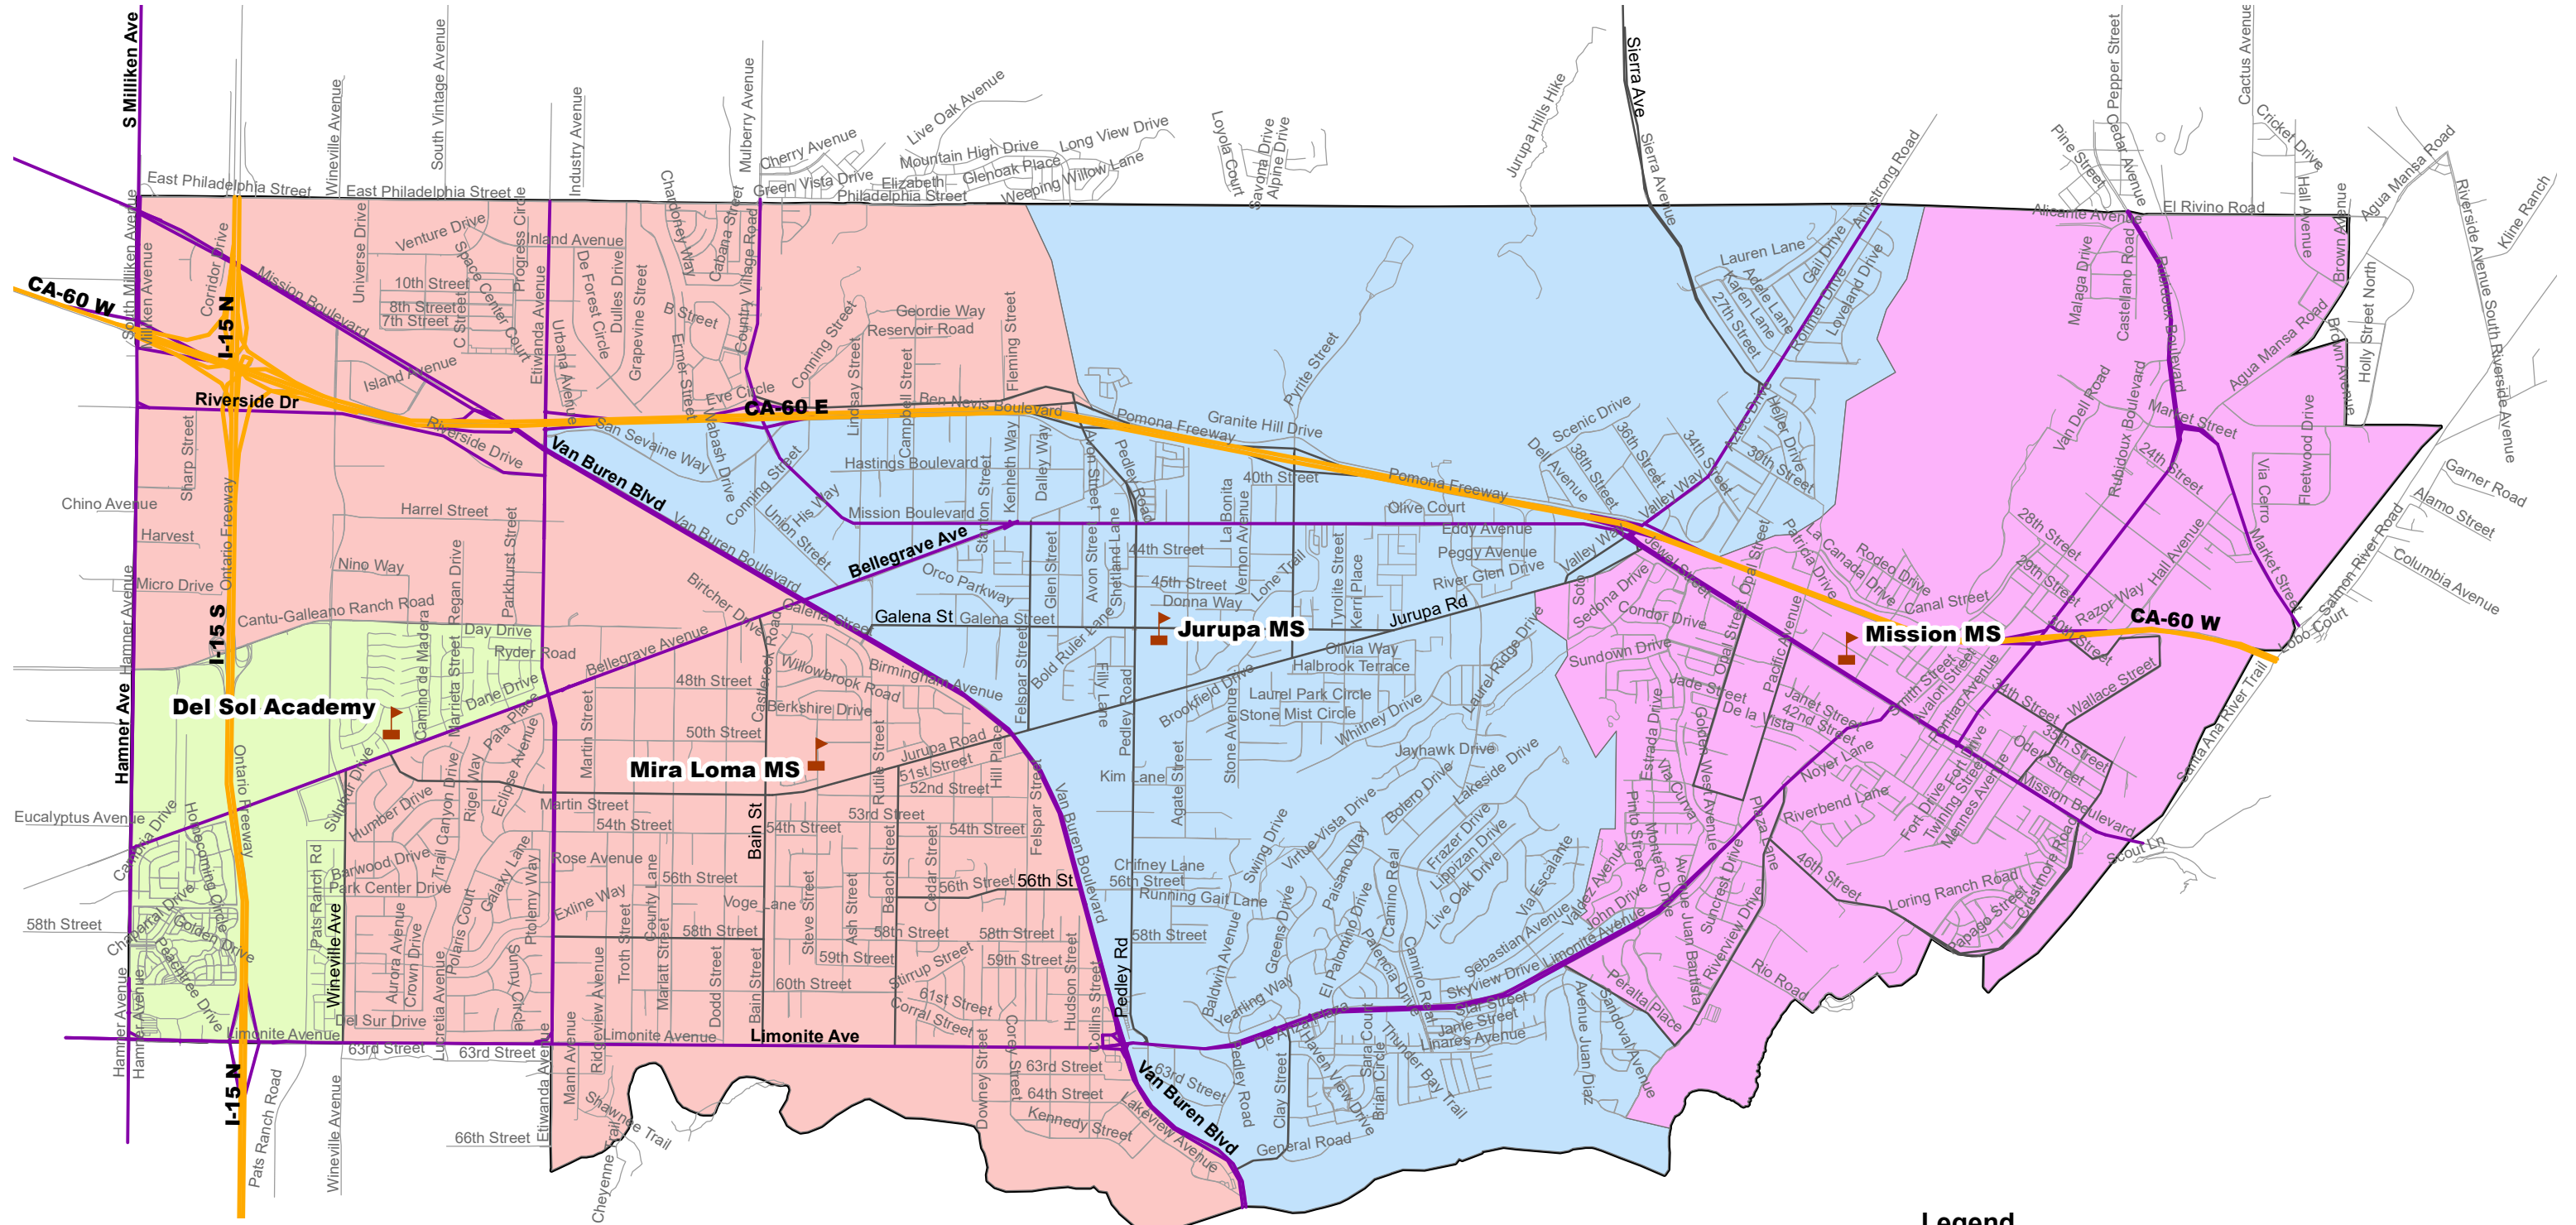

Jurupa Unified School District

Middle School Boundaries

Legend

- Del Sol Academy
- Jurupa MS
- Mira Loma MS
- Mission MS