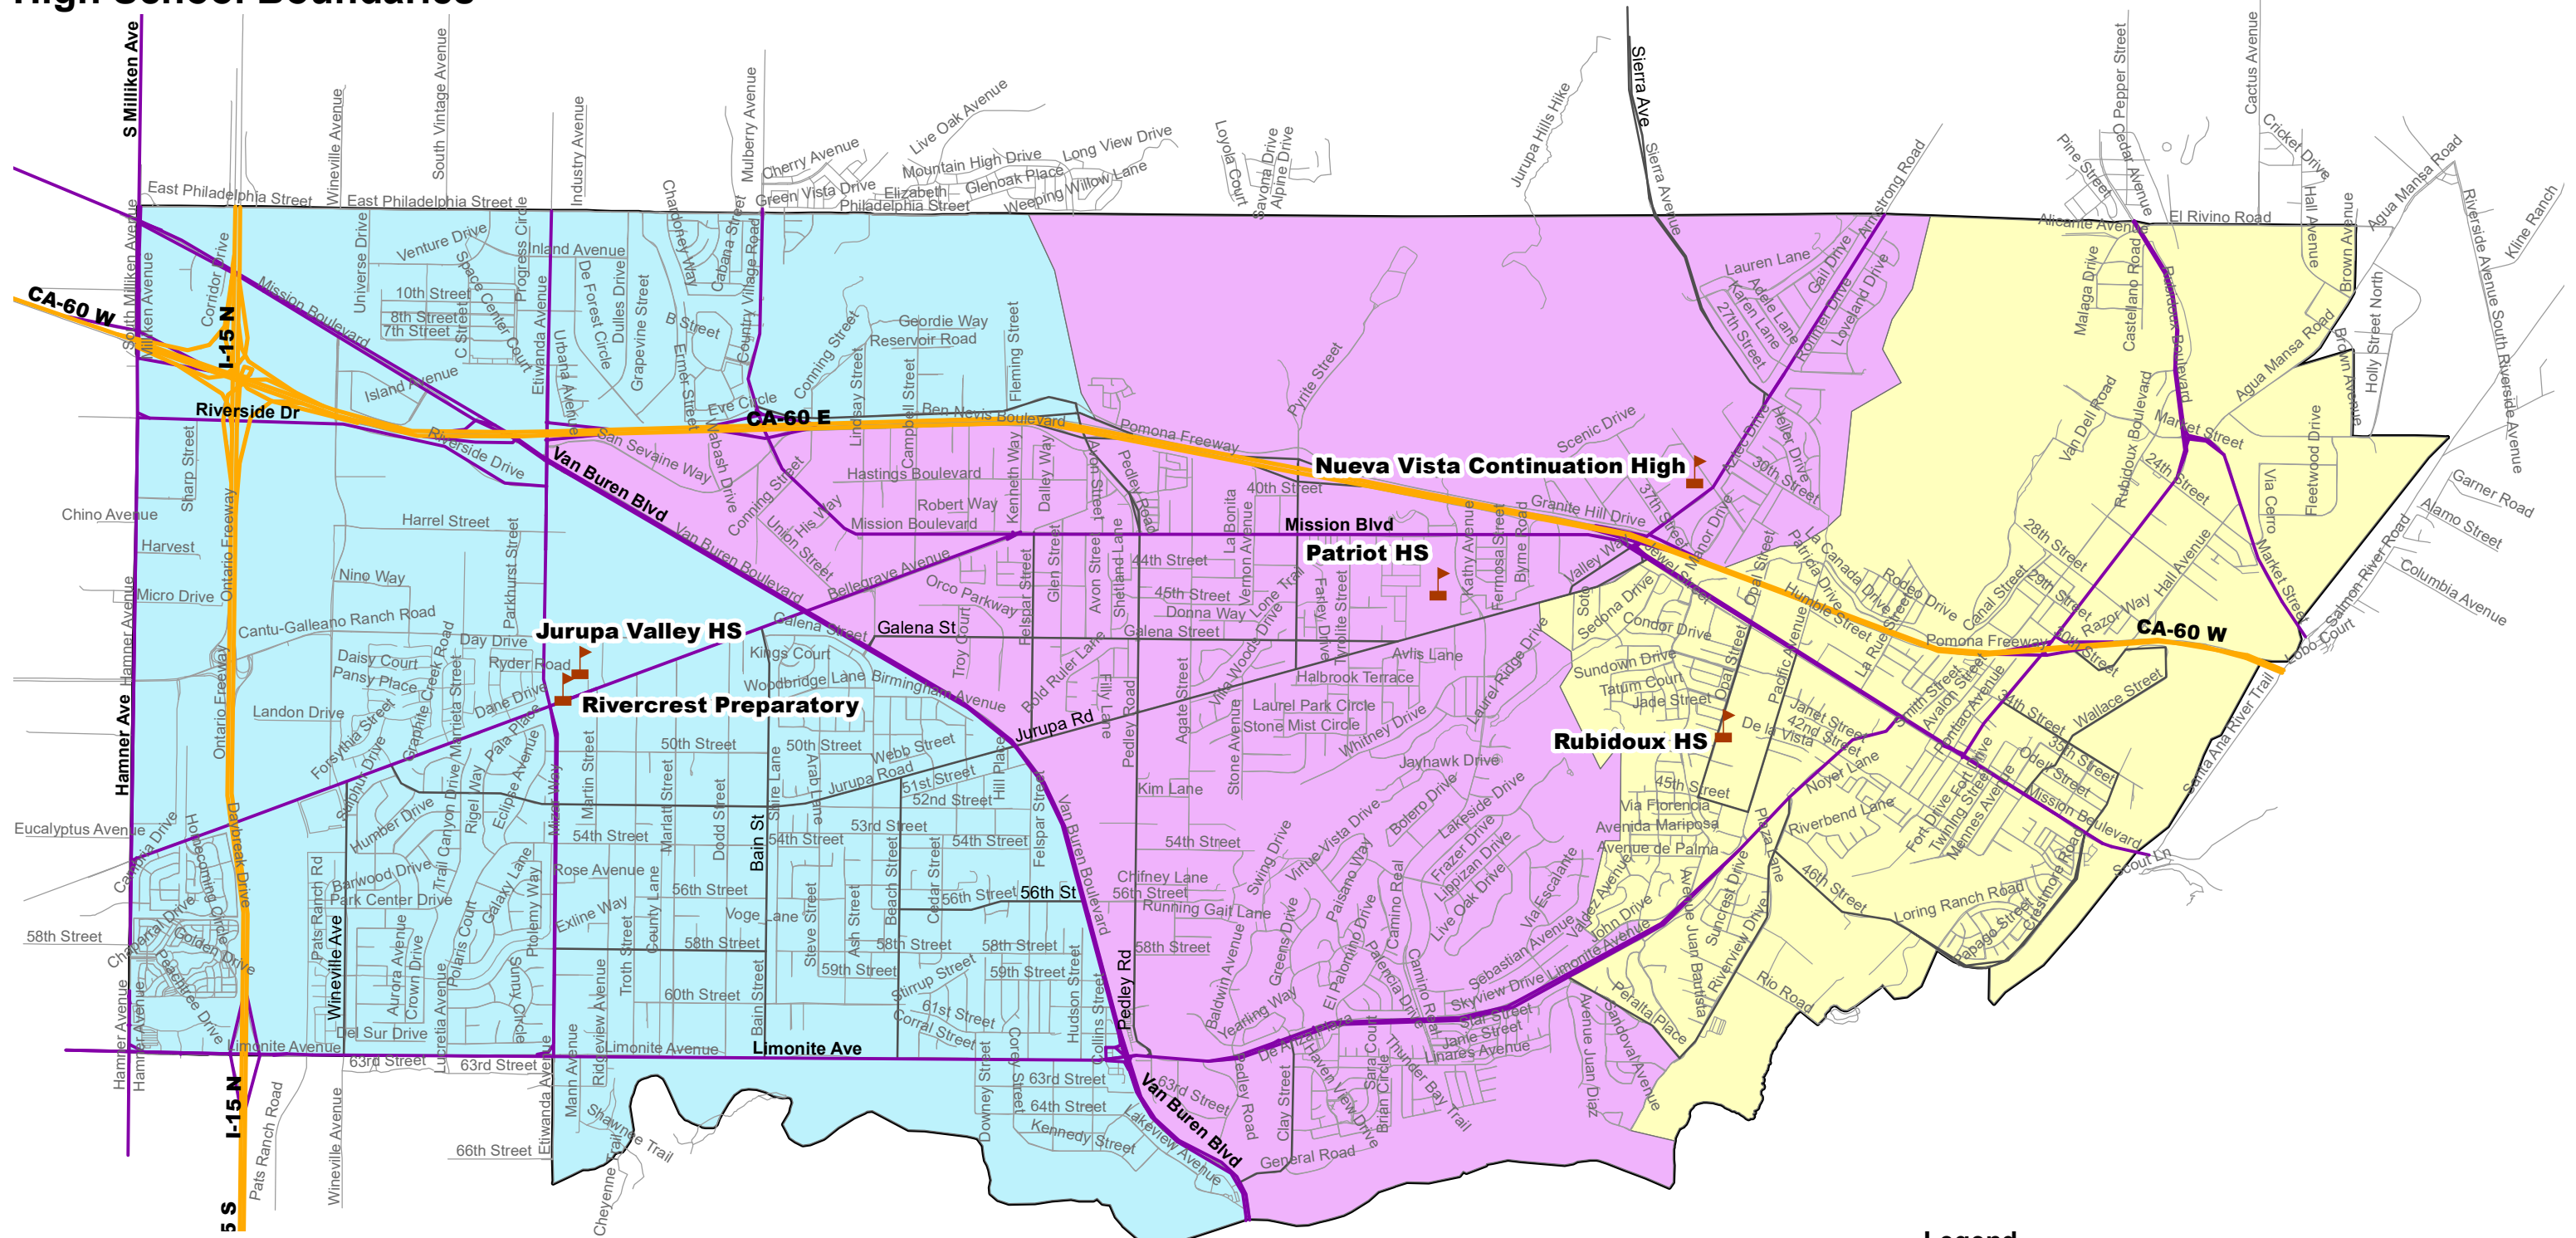

# Jurupa Unified School District

## High School Boundaries

### Legend

- Jurupa Valley HS
- Patriot HS
- Rubidoux HS