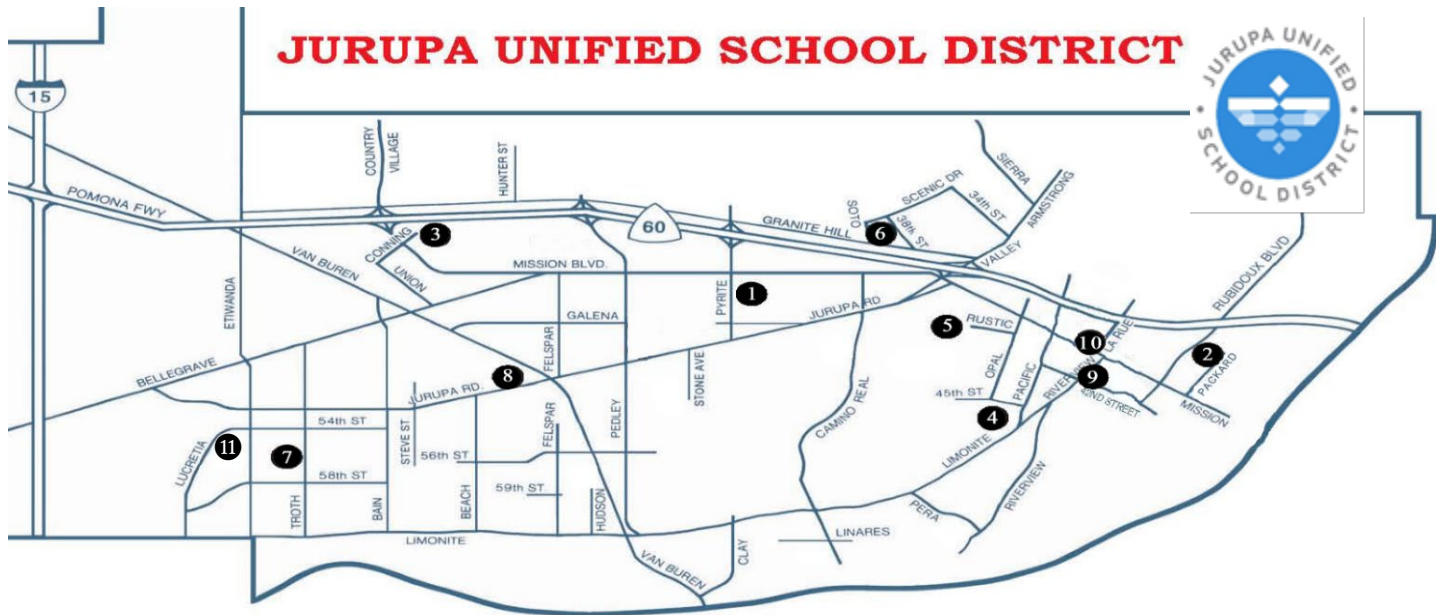

OUR PROGRAMS

Welcome to the Jurupa Unified School District Early Childhood Education Program. It is our pleasure and privilege to share in the growth and development and your child and your family.

Our Head Start Preschool Programs are housed on five elementary campuses and the Pre-K School Readiness Center:

- Ina Arbuckle Elementary (Facility License #: 330910778)
- Pacific Avenue Academy of Music (Facility License #: 330910779)
- Troth Street Elementary (Facility License #: 334810979)
- West Riverside Elementary (Facility License #: 330910780)
- Pre-K School Readiness Center (Facility License #: 334820583)
- Glen Avon Elementary (Facility License #: 334816842)
- Rustic Lane Elementary (Facility License #: 330910782)
- Sunnyslope Elementary (Facility License #: 330911132)
- Van Buren Elementary (Facility License #: 334803849)
- Sky Country Elementary (Facility License #: 334845704)
- Mission Bell Elementary (Facility License #330910781)

1. Glen Avon Elementary
2. Ina Arbuckle Elementary
3. Mission Bell Elementary
4. Pacific Avenue Academy of Music
5. Rustic Lane Elementary

6. Sunnyslope Elementary
7. Troth Street Elementary
8. Van Buren Elementary
9. West Riverside Elementary
10. Pre-K School Readiness Center
11. Sky Country Elementary

Sitios de Head Start	horarios de clase	Sitios preescolares estatales	horarios de clase
Glen Avon Elementary Ina Arbuckle Elementary Mission Bell Elementary Pre-K School Readiness Center Sky Country Elementary West Riverside Elementary	Todas las clases de Head Start son de lunes a viernes de 8:00 a. m. a 2:30 p. m.	Pacific Avenue Academy of Music Rustic Lane Elementary Sky Country Elementary Sunnyslope Elementary Van Buren Elementary	Todas las clases de preescolar estatal son de lunes a viernes de 8:00 a. m. a 11:00 a. m. O de 12:00 p. m. a 3:00 p. m.