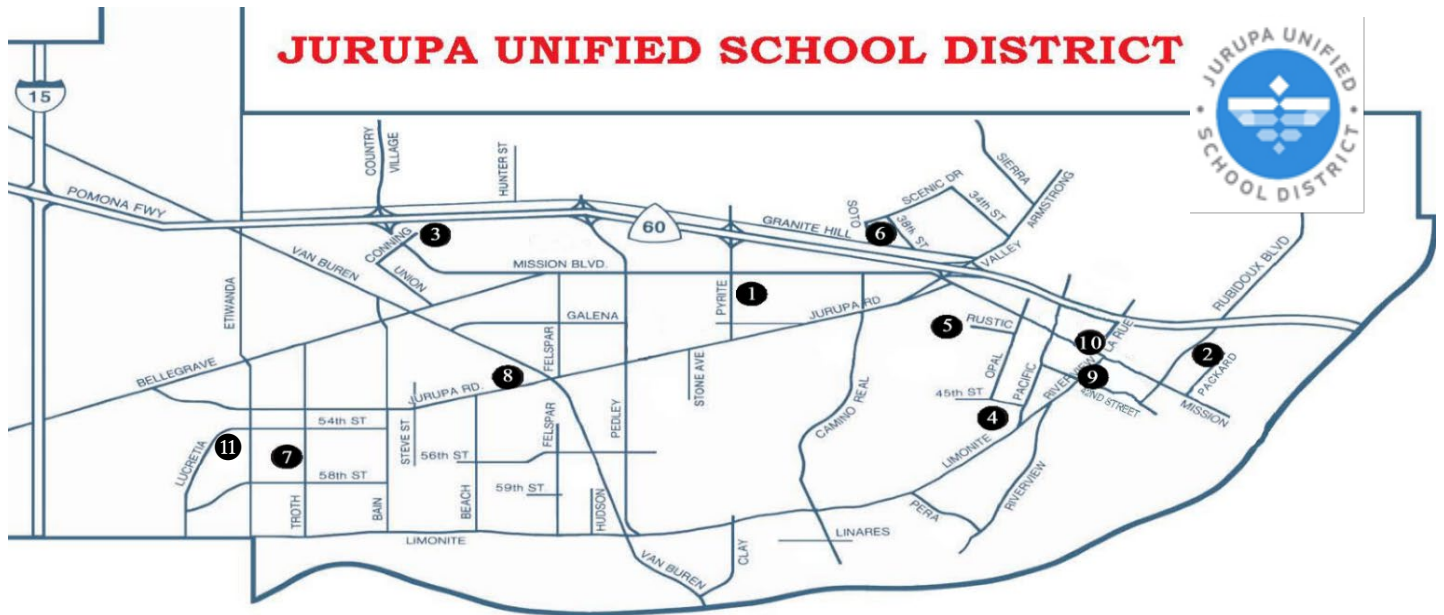

NUESTROS PROGRAMAS PREESCOLARES

Bienvenidos a nuestro Programa de Educación Temprana del Distrito Escolar Unificado de Jurupa. Es un placer y privilegio de compartir el crecimiento y desarrollo de su hijo y su familia.

Nuestros Programas Escolares Head Start están en cuatro escuelas primarias y en el Centre de Preparación Escolar:

- Ina Arbuckle Elementary (Facility License #: 330910778)
- Pacific Avenue Academy of Music (Facility License #: 330910779)
- Troth Street Elementary (Facility License #: 334810979)
- West Riverside Elementary (Facility License #: 330910780)
- Pre-K School Readiness Center (Facility License #: 334820583)
- Glen Avon Elementary (Facility License #: 334816842)
- Rustic Lane Elementary (Facility License #: 330910782)
- Sunnyslope Elementary (Facility License #: 330911132)
- Van Buren Elementary (Facility License #: 334803849)
- Sky Country Elementary (Facility License #: 334845704)
- Mission Bell Elementary (Facility License #330910781)

1. Glen Avon Elementary
2. Ina Arbuckle Elementary
3. Mission Bell Elementary
4. Pacific Avenue Academy of Music
5. Rustic Lane Elementary

6. Sunnyslope Elementary
7. Troth Street Elementary
8. Van Buren Elementary
9. West Riverside Elementary
10. Pre-K School Readiness Center
11. Sky Country Elementary

Sitios de Head Start	horarios de clase	Sitios preescolares estatales	horarios de clase
Glen Avon Elementary Ina Arbuckle Elementary Mission Bell Elementary Pre-K School Readiness Center Sky Country Elementary West Riverside Elementary	Todas las clases de Head Start son de lunes a viernes de 8:00 a. m. a 2:30 p. m.	Pacific Avenue Academy of Music Rustic Lane Elementary Sky Country Elementary Sunnyslope Elementary Van Buren Elementary	Todas las clases de preescolar estatal son de lunes a viernes de 8:00 a. m. a 11:00 a. m. O de 12:00 p. m. a 3:00 p. m.