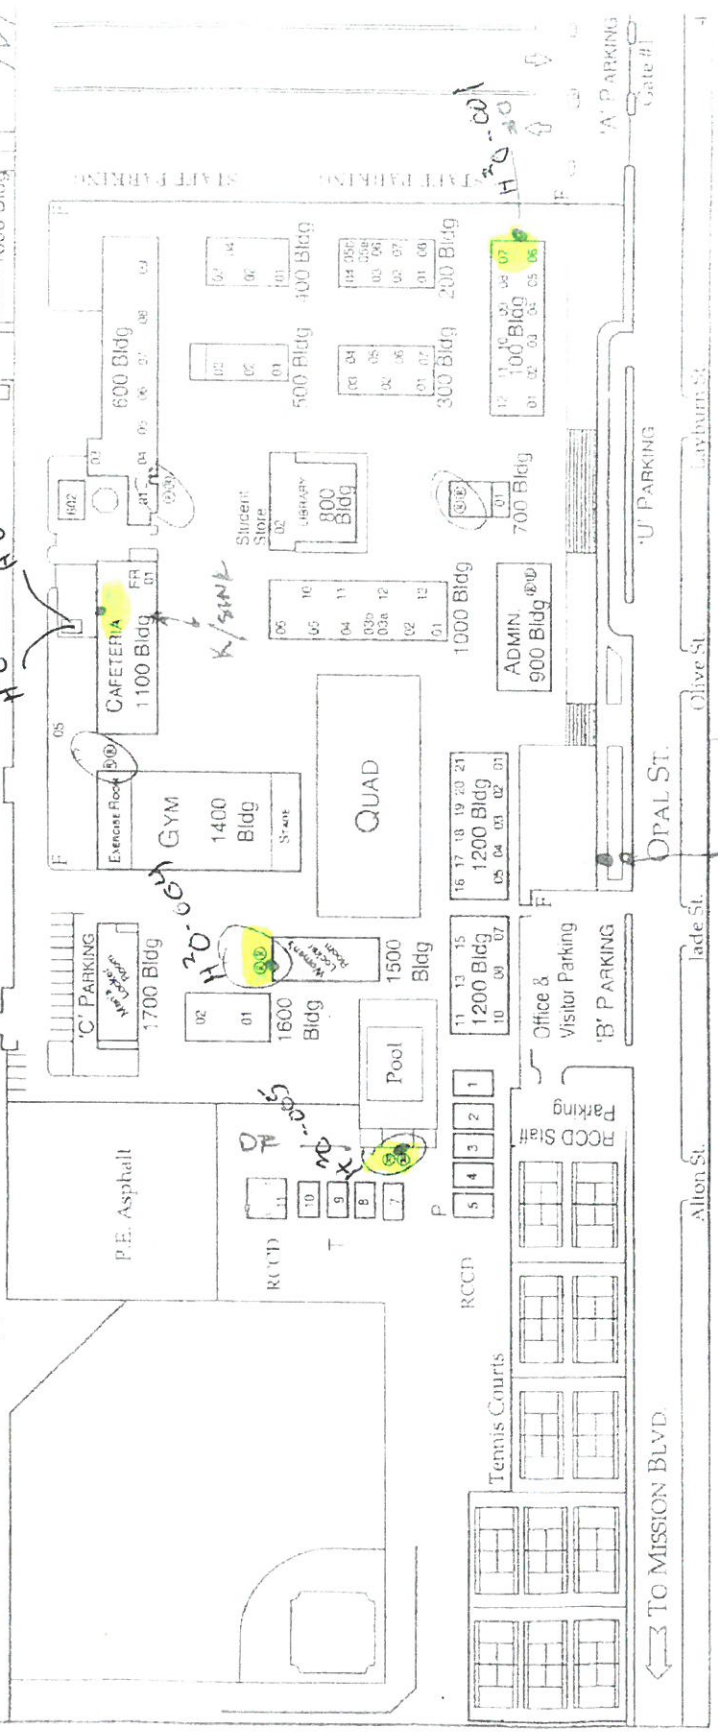

Rubidoux High School

Home of the Falcons

PACIFIC AVE. Gate #2
Gate #3
S-WING

H20-206

Edward E. Hawkins Stadium

Flood Control

H20-200-203

← TO MISSION BLVD.

OPAL ST.

Jade St.

Alton St.

Olive St.

Rayburn St.

Gate #1